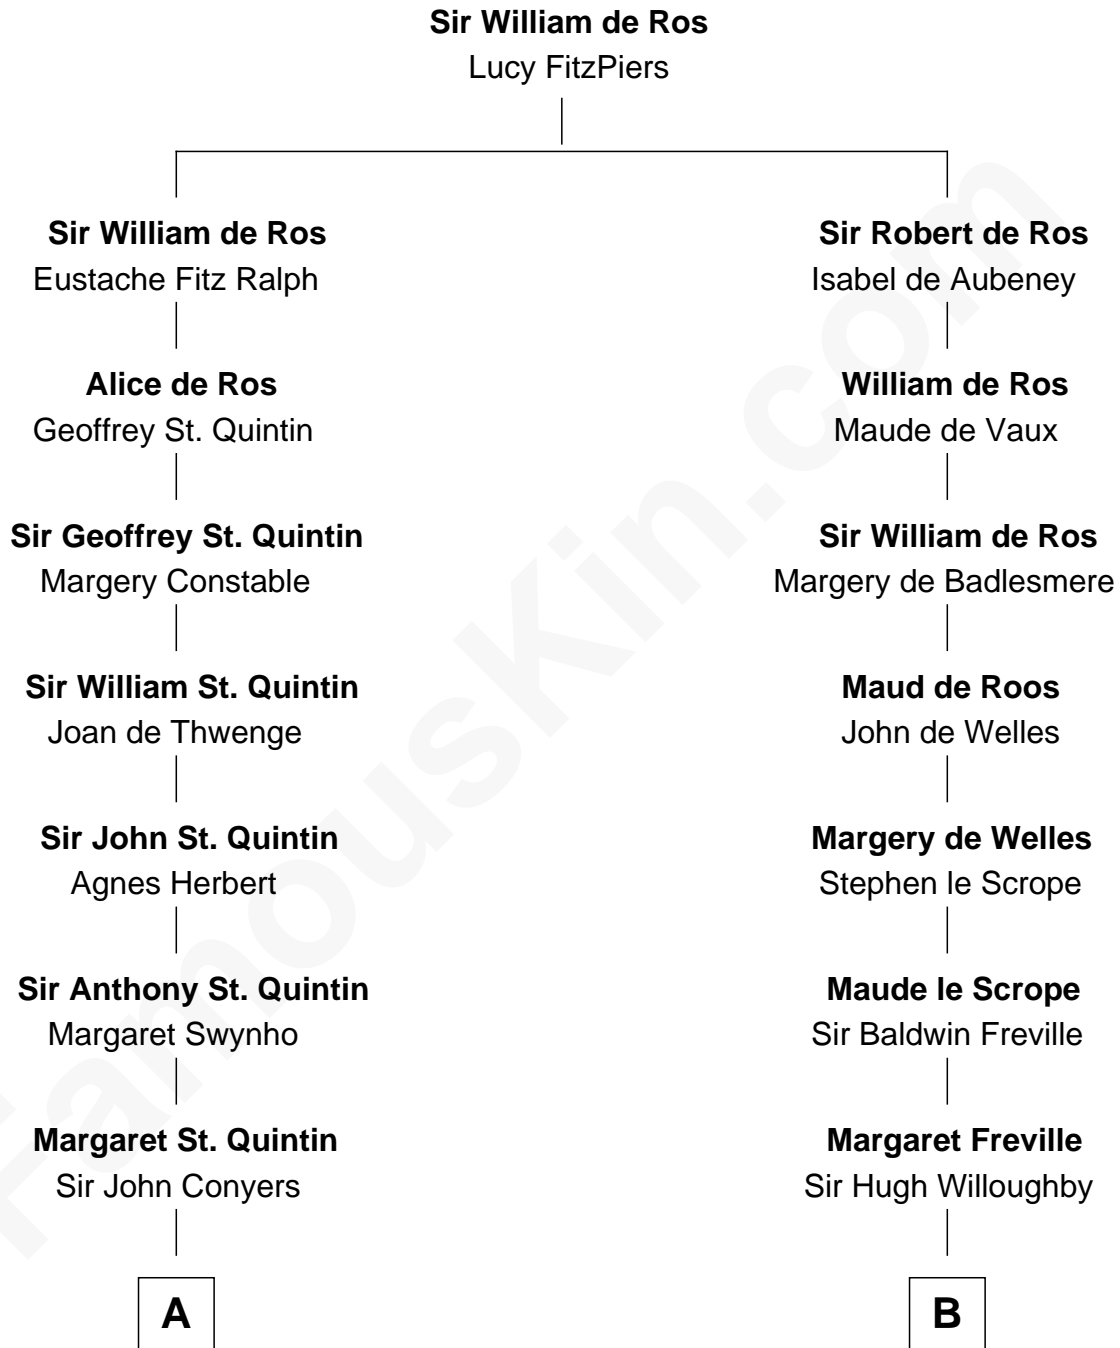

FamousKin.com
Relationship Chart of
Georgia O'Keeffe
American Artist

20th cousin 1 time removed of
Lucretia (Rudolph) Garfield
First Lady of President James Garfield

C

Isabella Dunham
Abraham Wyckoff

Charles Wyckoff
Alletta Maria Field

Isabella Wyckoff
George Victor Totto

Ida Ten Eyck Totto
Francis Calyxtus O'Keeffe

Georgia O'Keeffe
American Artist

D

John Greene
Azubah Ward

Lucretia Greene
Elijah Mason

Arabella Greene Mason
Zebulon Rudolph