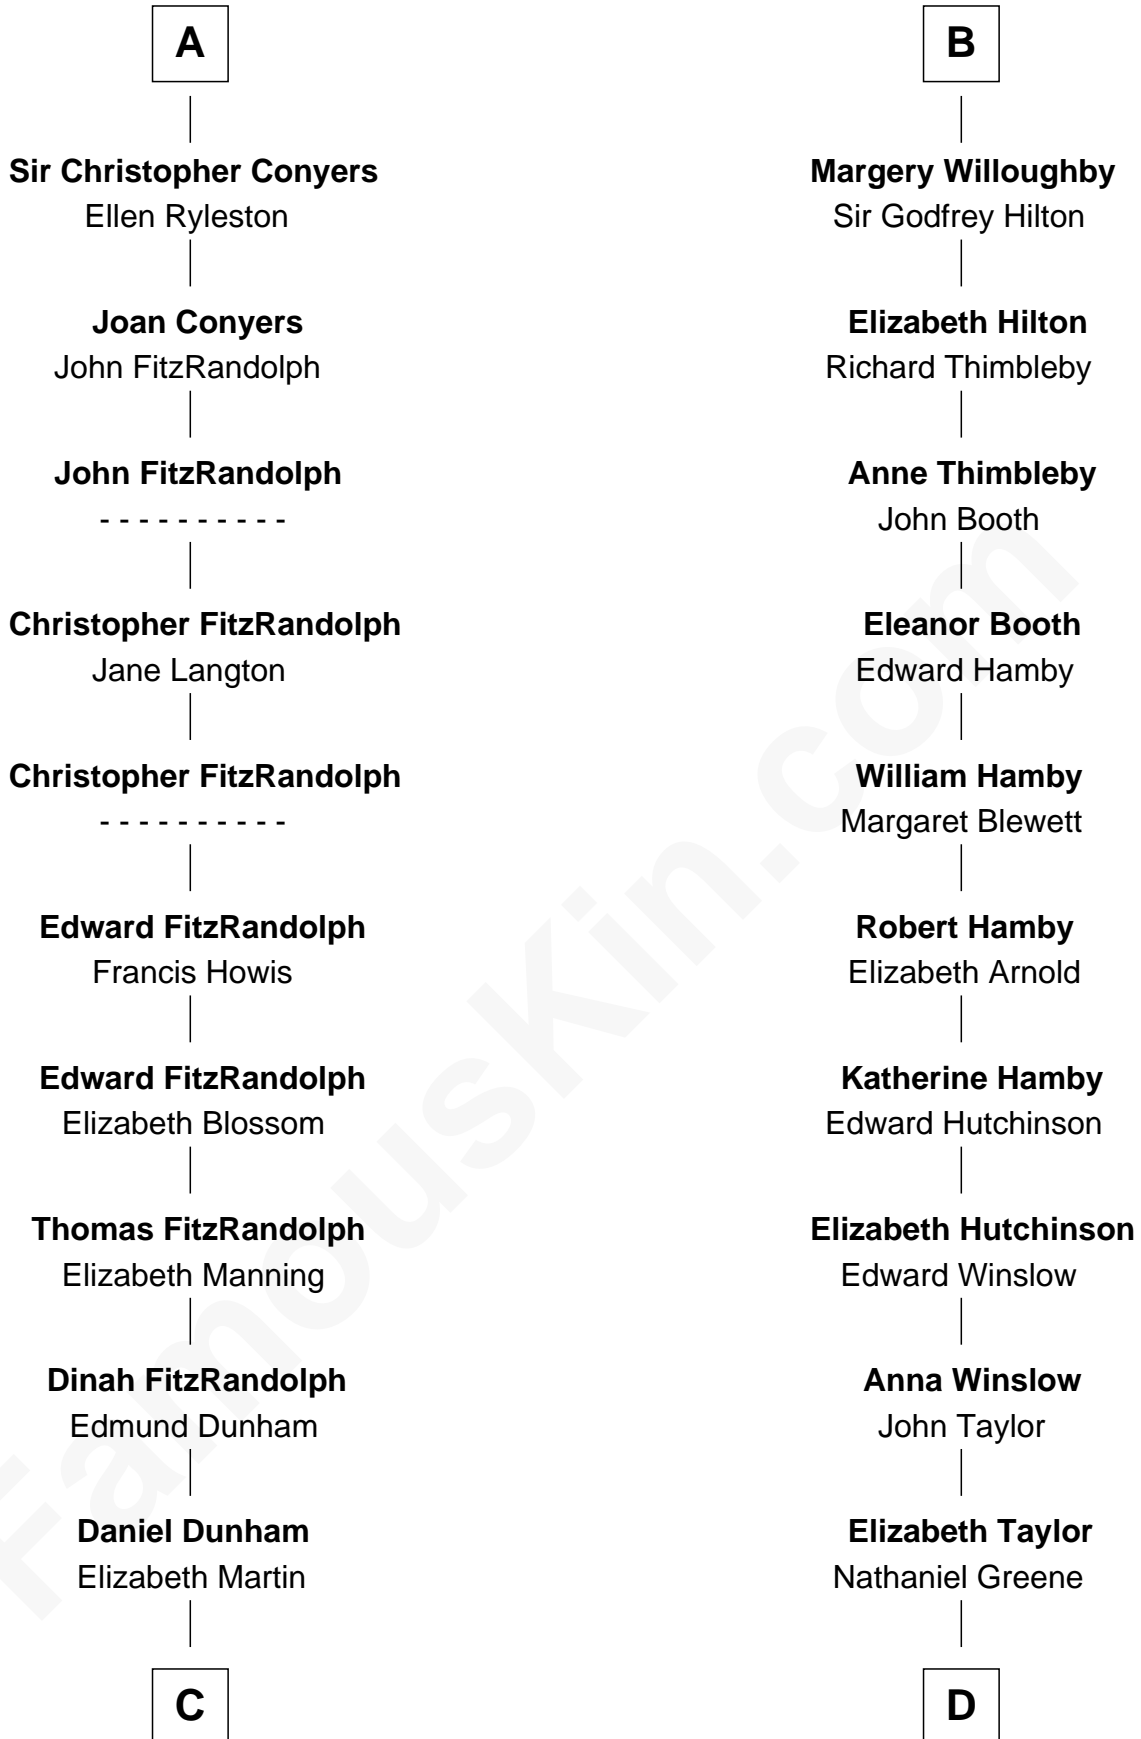

FamousKin.com
Relationship Chart of
Georgia O'Keeffe
American Artist

20th cousin 1 time removed of
Lucretia (Rudolph) Garfield
First Lady of President James Garfield

C

Isabella Dunham
Abraham Wyckoff

Charles Wyckoff
Alletta Maria Field

Isabella Wyckoff
George Victor Totto

Ida Ten Eyck Totto
Francis Calyxtus O'Keeffe

Georgia O'Keeffe
American Artist

D

John Greene
Azubah Ward

Lucretia Greene
Elijah Mason

Arabella Greene Mason
Zebulon Rudolph

Lucretia (Rudolph) Garfield
First Lady of James Garfield