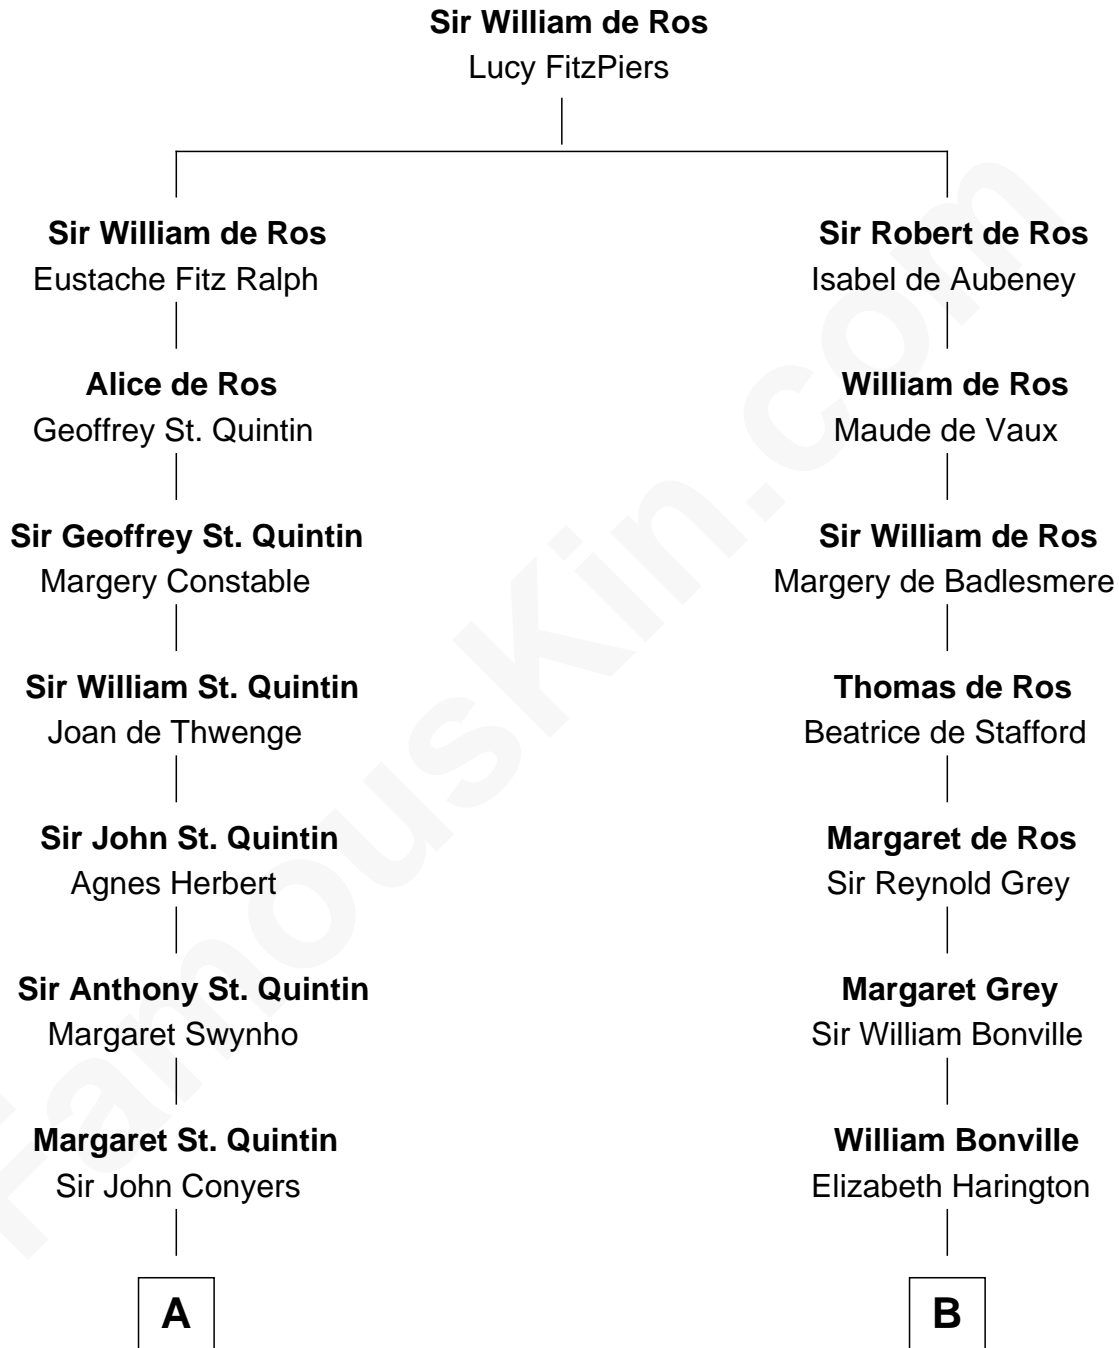

**FamousKin.com**  
**Relationship Chart of**  
**Georgia O'Keeffe**  
*American Artist*

17th cousin 4 times removed of

**Bathsheba (Ruggles) Spooner**

*First woman executed for murder in U.S. by non-British government*

**C**

—  
**Isabella Dunham**

Abraham Wyckoff

—  
**Charles Wyckoff**

Alletta Maria Field

—  
**Isabella Wyckoff**

George Victor Totto

—  
**Ida Ten Eyck Totto**

Francis Calyxtus O'Keeffe

—  
**Georgia O'Keeffe**

*American Artist*