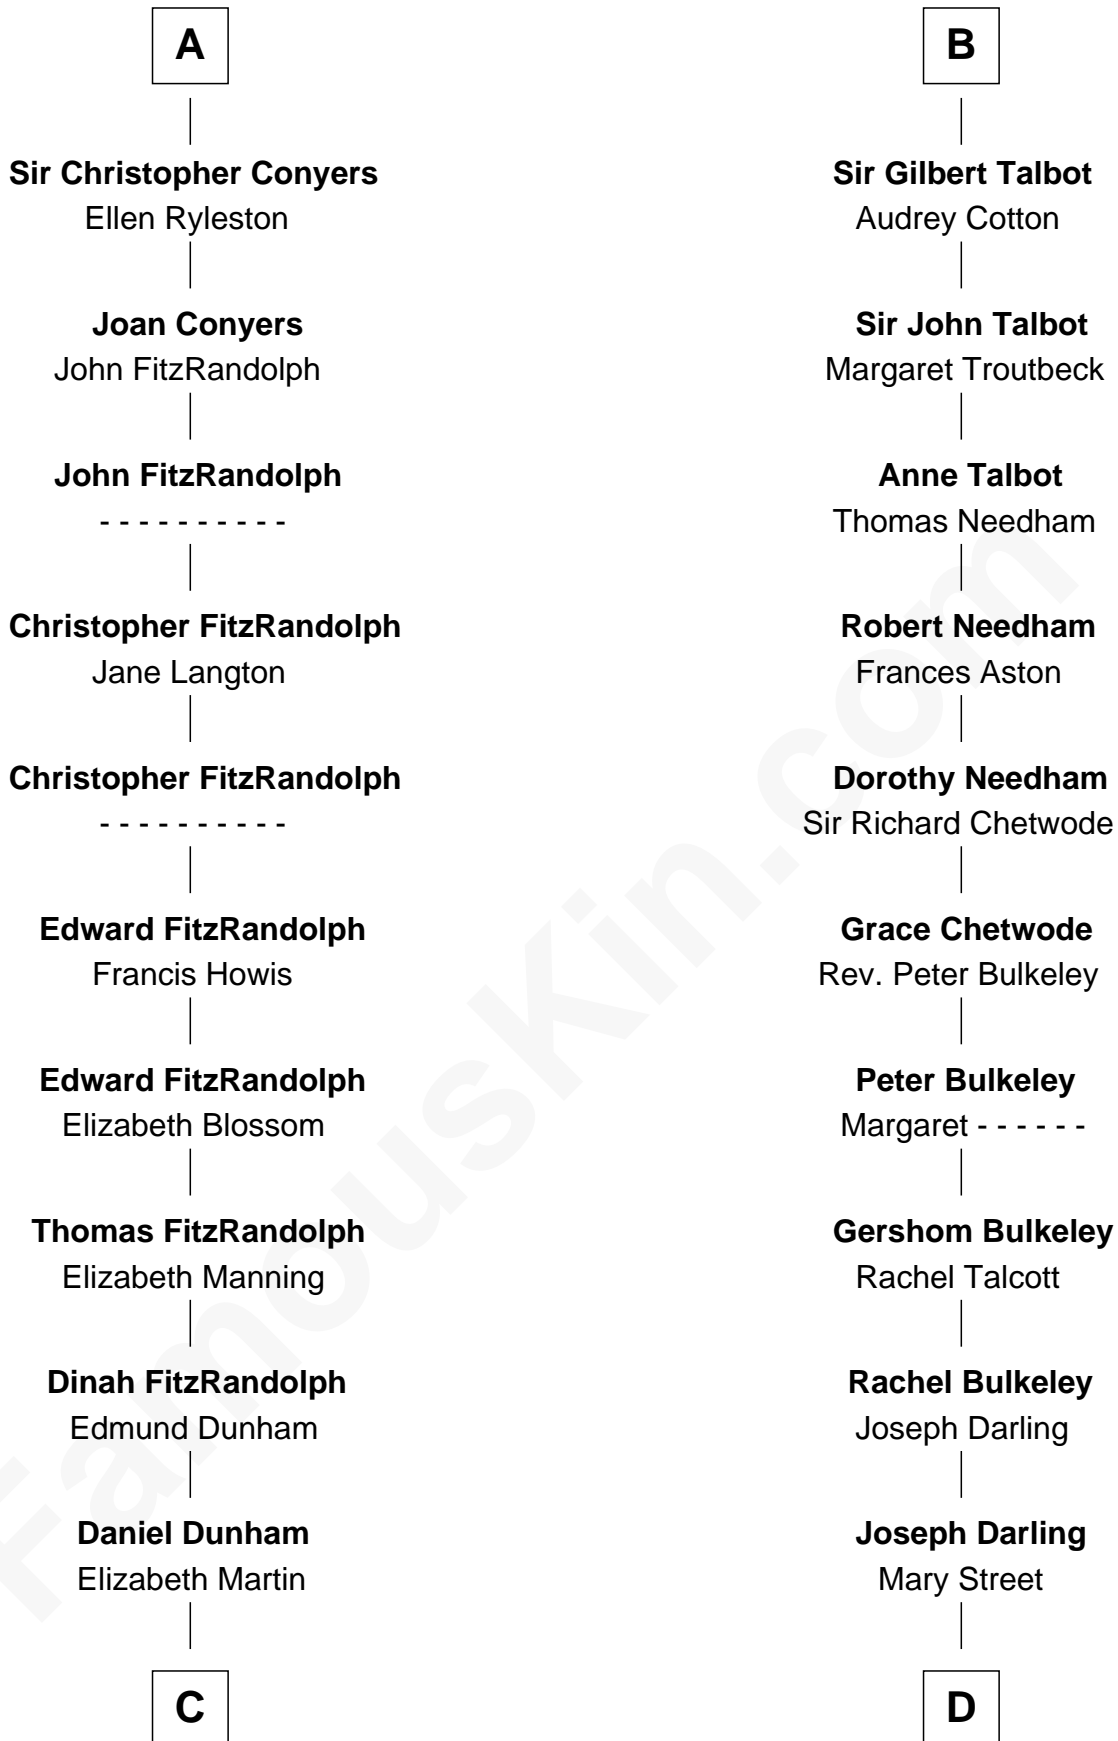

# FamousKin.com Relationship Chart of

**Georgia O'Keeffe**

*American Artist*

21st cousin of

**Norman Rockwell**

*American Artist*

**Sir William de Ros**

Lucy FitzPiers

**C**

**Isabella Dunham**

Abraham Wyckoff

**Charles Wyckoff**

Alletta Maria Field

**Isabella Wyckoff**

George Victor Totto

**Ida Ten Eyck Totto**