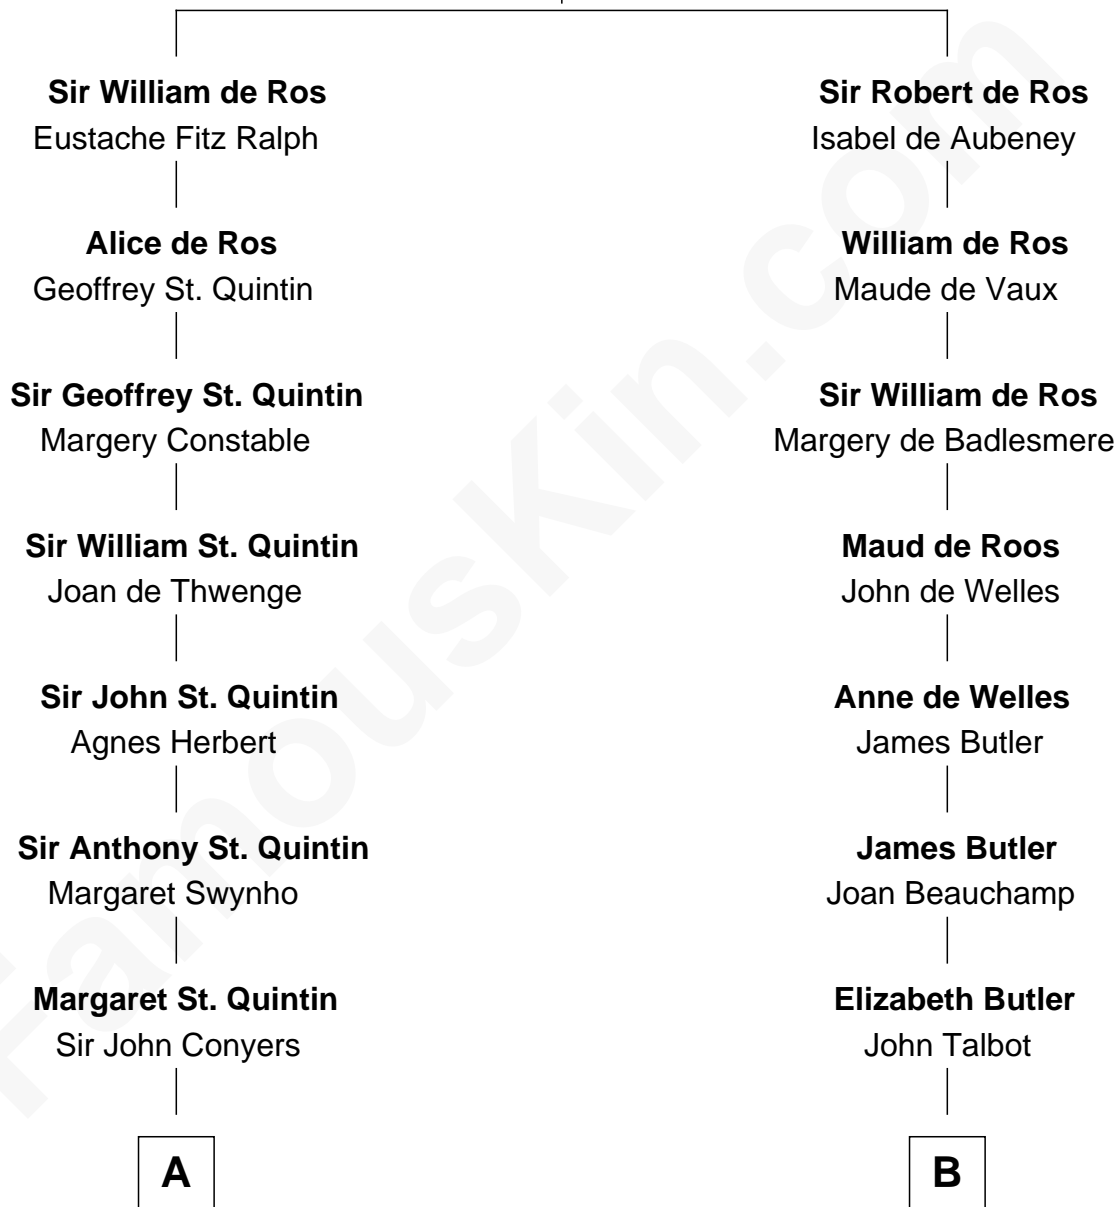

# FamousKin.com Relationship Chart of

**Georgia O'Keeffe**

*American Artist*

21st cousin of

**Norman Rockwell**

*American Artist*

**Sir William de Ros**

Lucy FitzPiers

**C**

**Isabella Dunham**

Abraham Wyckoff

**Charles Wyckoff**

Alletta Maria Field

**Isabella Wyckoff**

George Victor Totto

**Ida Ten Eyck Totto**