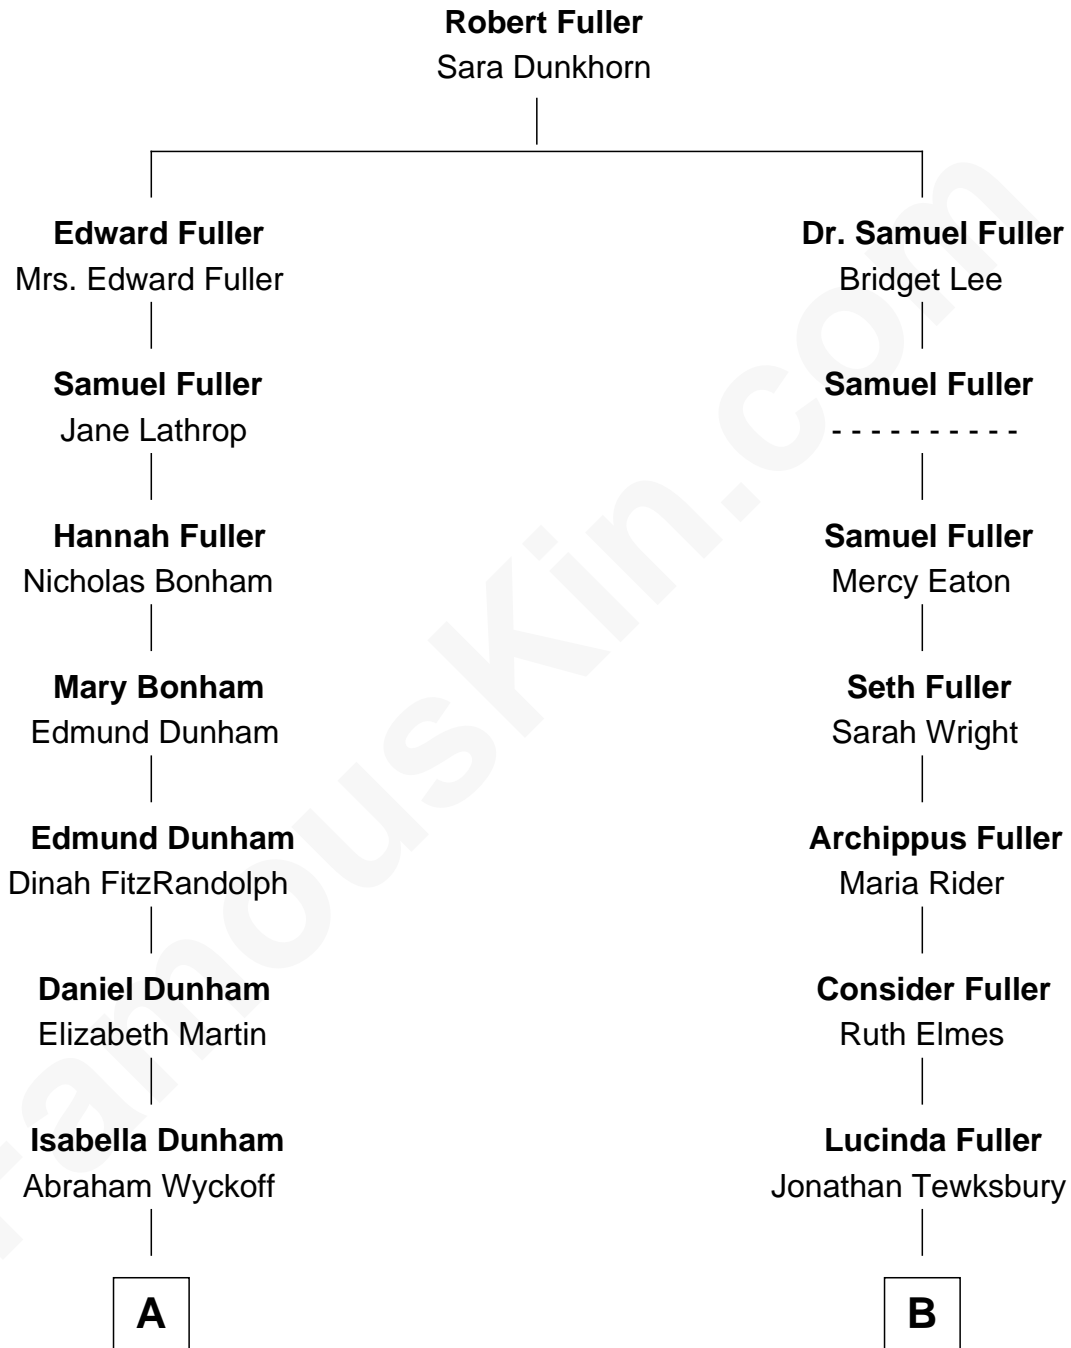

**FamousKin.com**  
**Relationship Chart of**  
**Georgia O'Keeffe**  
*American Artist*

10th cousin 1 time removed of  
**Richard Gere**  
*Movie Actor*

**A**

**Charles Wyckoff**  
Alletta Maria Field

**Isabella Wyckoff**  
George Victor Totto

**Ida Ten Eyck Totto**  
Francis Calyxtus O'Keeffe

**Georgia O'Keeffe**  
*American Artist*

**B**

**Sarah E. Tewksbury**  
Albert Rezin Geer

**George Lane Gere**  
Mary Alworth

**Albert William Gere**  
Hazel Marjorie Snover