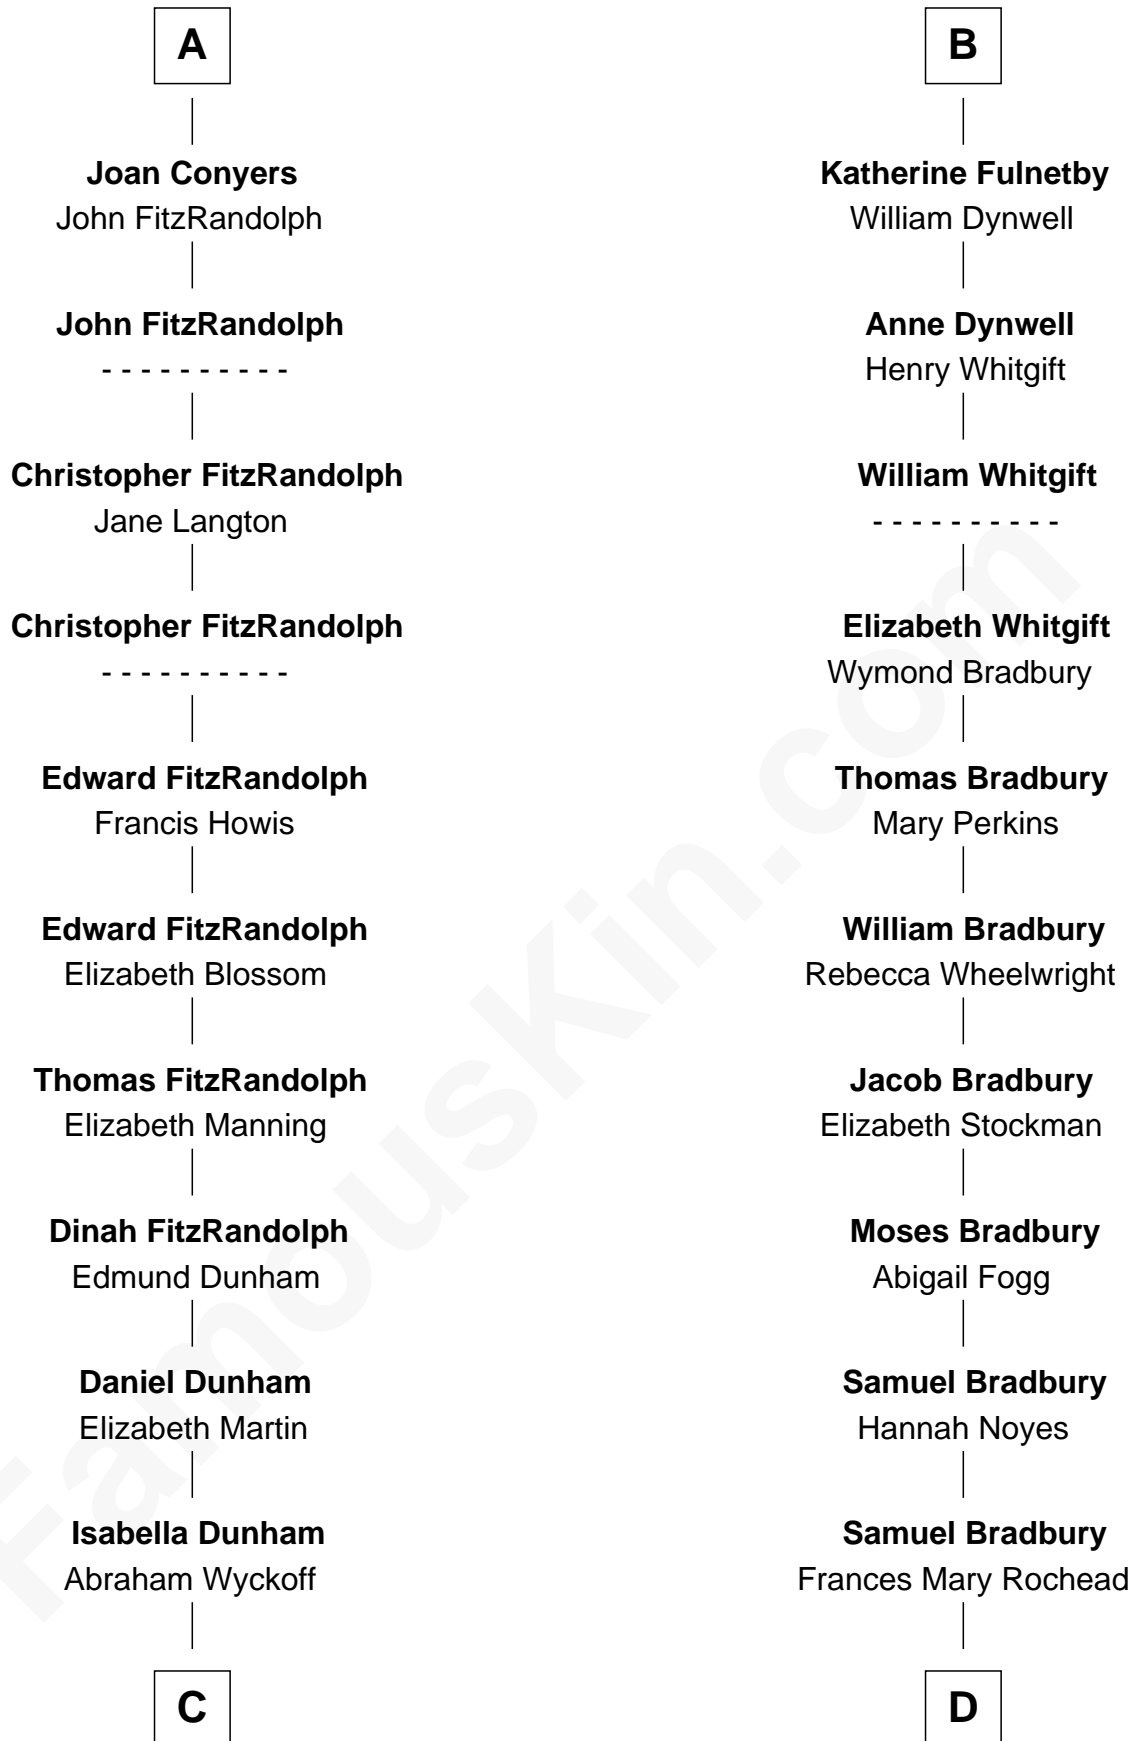

FamousKin.com Relationship Chart of

Georgia O'Keeffe

American Artist

20th cousin of

Ray Bradbury

Author of The Martian Chronicles

C

Charles Wyckoff
Alletta Maria Field

Isabella Wyckoff
George Victor Totto

Ida Ten Eyck Totto
Francis Calyxtus O'Keeffe

Georgia O'Keeffe
American Artist

D

Samuel Irving Bradbury
Mary Adell Spaulding

Samuel Hinkston Bradbury
Minnie Alice Davis

Leonard Spaulding Bradbury
Esther Marie Moberg