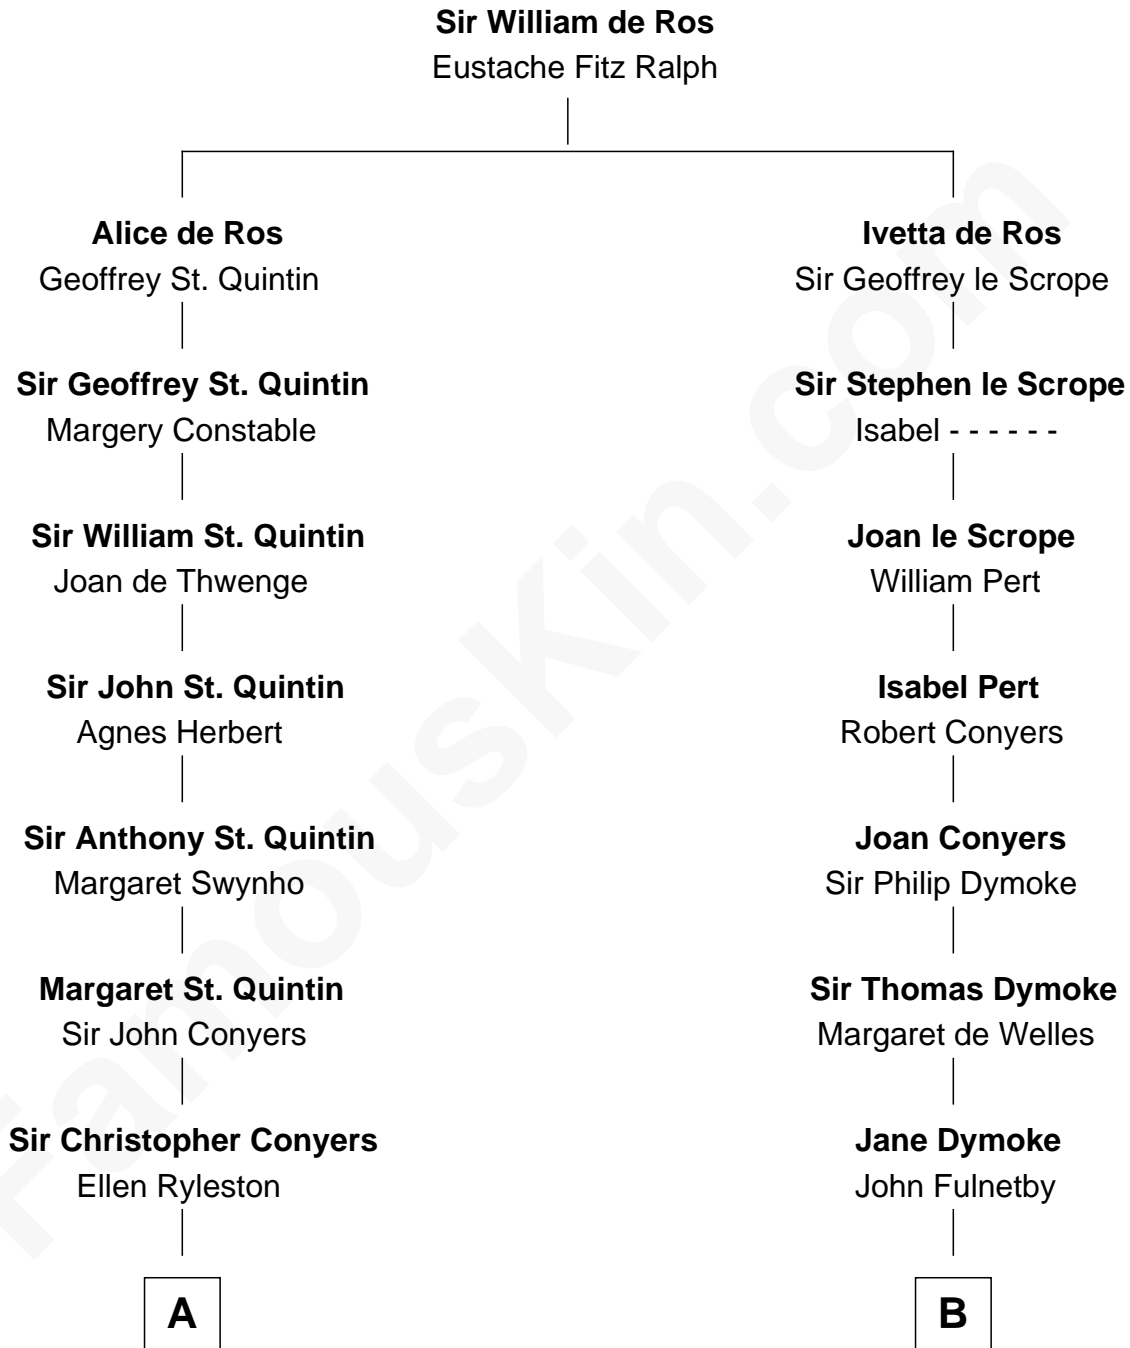

FamousKin.com Relationship Chart of

Georgia O'Keeffe

American Artist

20th cousin of

Ray Bradbury

Author of The Martian Chronicles

C

Charles Wyckoff
Alletta Maria Field

Isabella Wyckoff
George Victor Totto

Ida Ten Eyck Totto
Francis Calyxtus O'Keeffe

Georgia O'Keeffe
American Artist

D

Samuel Irving Bradbury
Mary Adell Spaulding

Samuel Hinkston Bradbury
Minnie Alice Davis

Leonard Spaulding Bradbury
Esther Marie Moberg