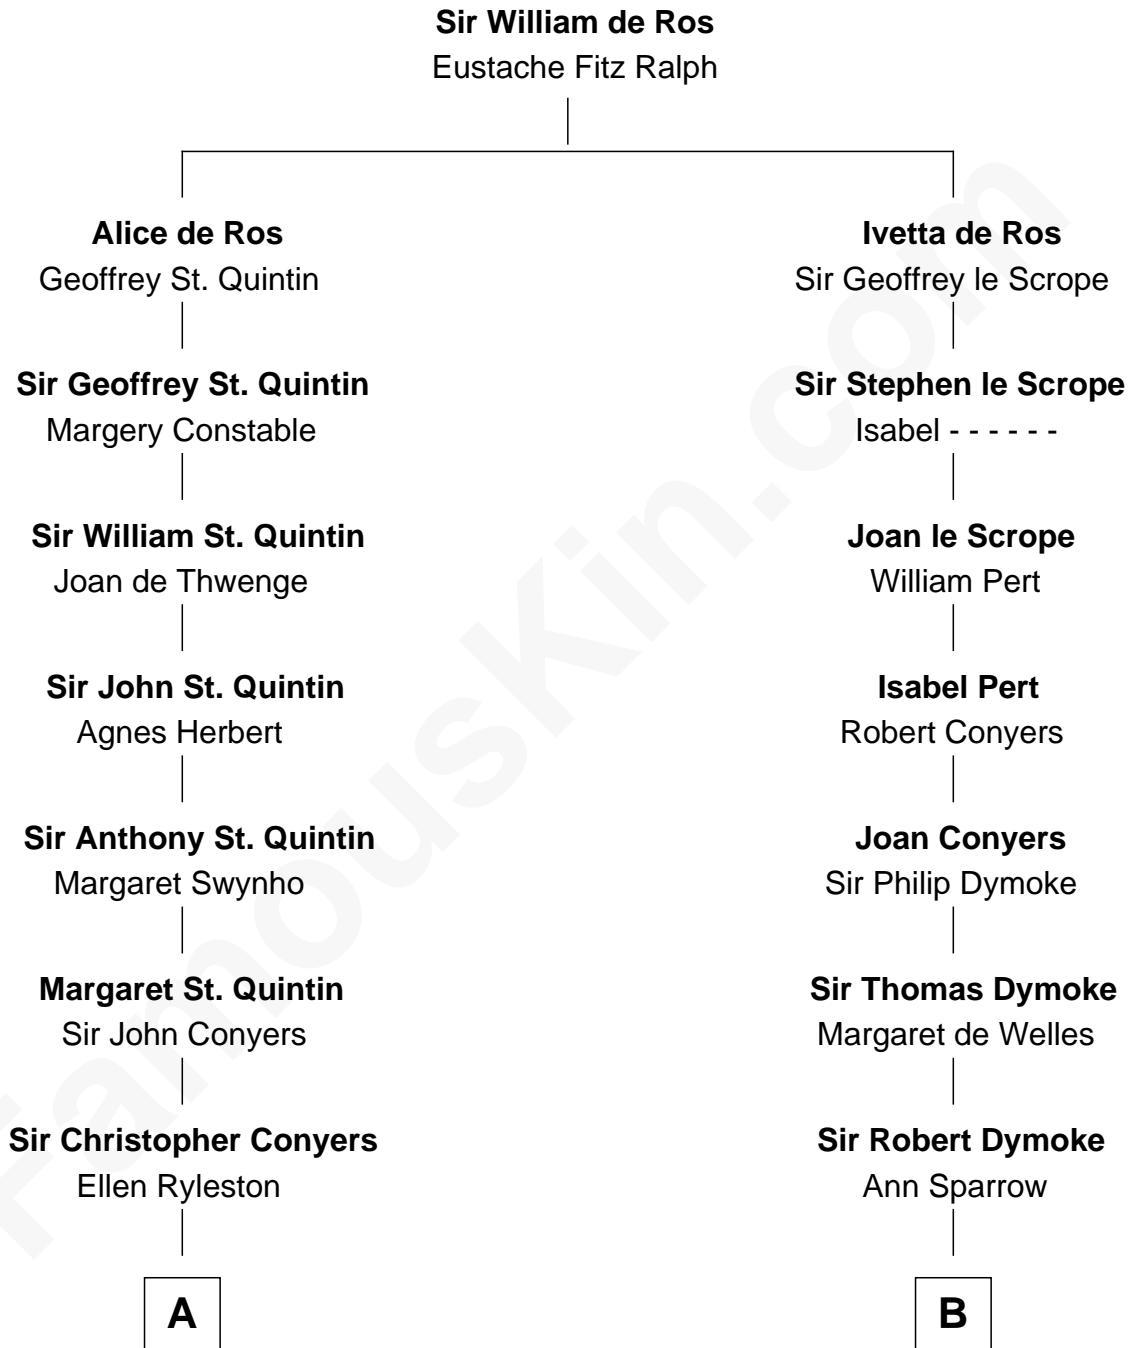

FamousKin.com
Relationship Chart of
Georgia O'Keeffe
American Artist

14th cousin 6 times removed of
George Washington
1st U.S. President

C

—
Charles Wyckoff

Alletta Maria Field

—
Isabella Wyckoff

George Victor Totto

—
Ida Ten Eyck Totto

Francis Calyxtus O'Keeffe

—
Georgia O'Keeffe

American Artist

FamousKin.com