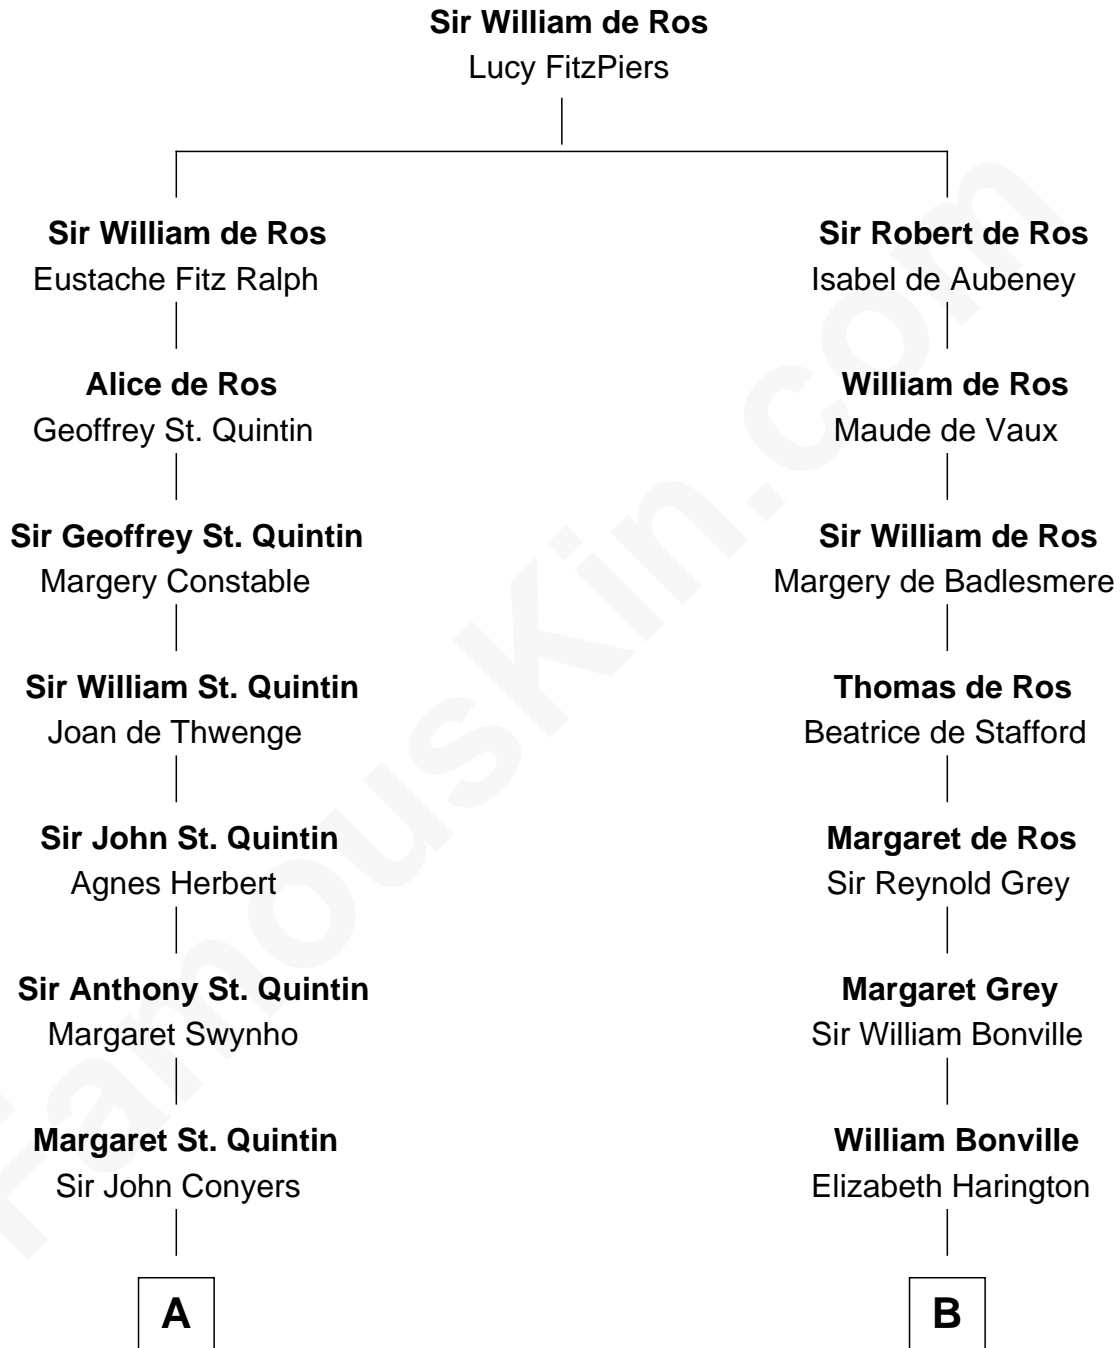

**FamousKin.com**  
**Relationship Chart of**  
**Georgia O'Keeffe**  
*American Artist*

17th cousin 4 times removed of

**John Langdon**  
*Signer of the U.S. Constitution*

**C**

—  
**Isabella Dunham**

Abraham Wyckoff

—  
**Charles Wyckoff**

Alletta Maria Field

—  
**Isabella Wyckoff**

George Victor Totto

—  
**Ida Ten Eyck Totto**

Francis Calyxtus O'Keeffe

—  
**Georgia O'Keeffe**

*American Artist*