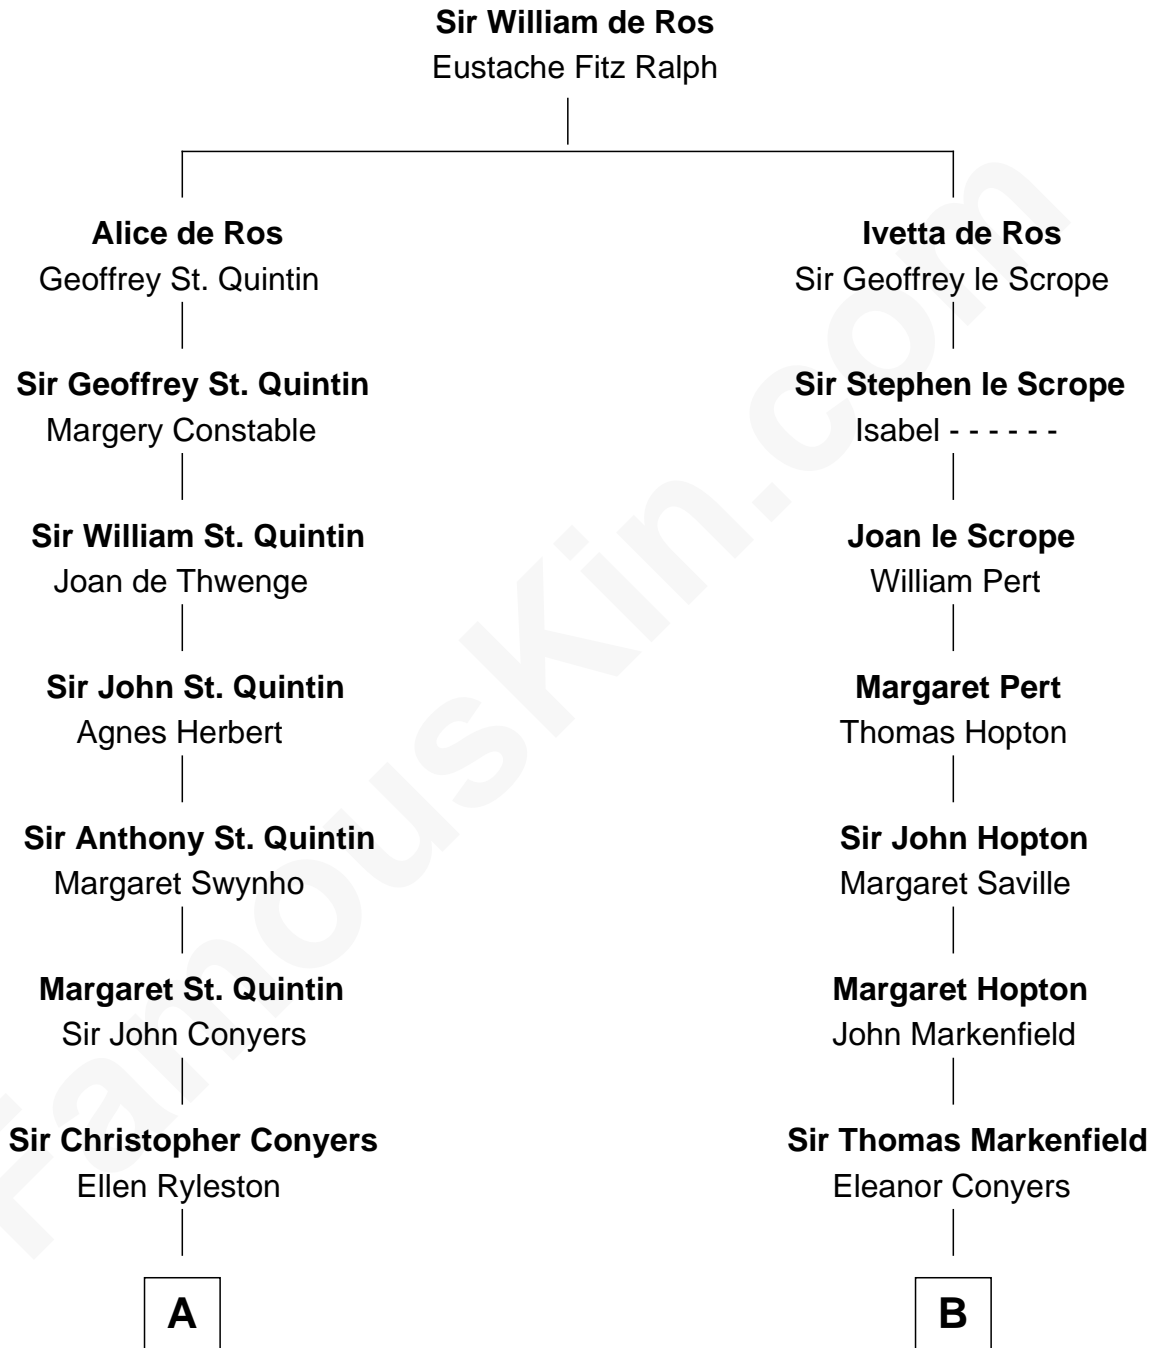

FamousKin.com
Relationship Chart of
Georgia O'Keeffe
American Artist

20th cousin 1 time removed of
Louis Auchincloss
Author

C

Charles Wyckoff

Alletta Maria Field

Isabella Wyckoff

George Victor Totto

Ida Ten Eyck Totto

Francis Calyxtus O'Keeffe

Georgia O'Keeffe

American Artist

D

Gurdon Buck

Susannah Mainwaring

Elizabeth Buck

John Auchincloss