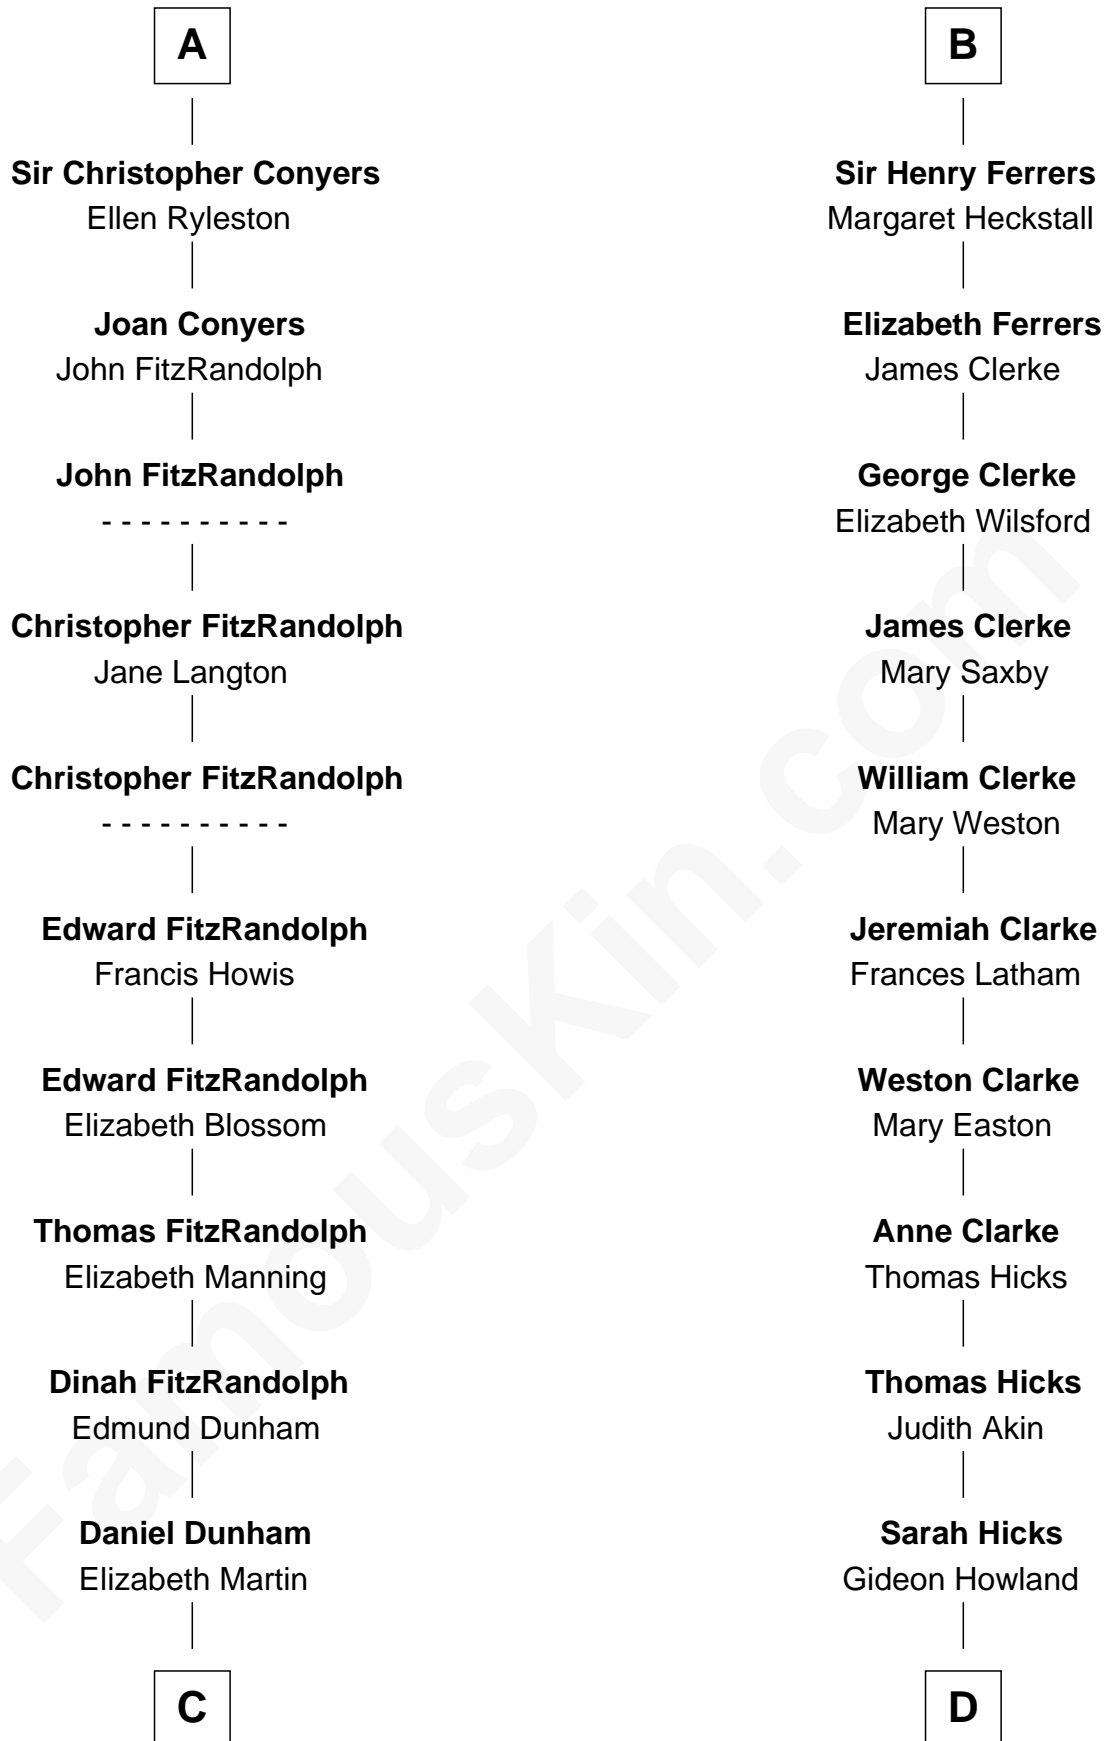

FamousKin.com
Relationship Chart of
Georgia O'Keeffe
American Artist

19th cousin 2 times removed of

Hetty Green
"The Witch of Wall Street"

C

Isabella Dunham

Abraham Wyckoff

Charles Wyckoff

Alletta Maria Field

Isabella Wyckoff

George Victor Totto

Ida Ten Eyck Totto

Francis Calyxtus O'Keeffe

Georgia O'Keeffe

American Artist

D

Gideon Howland

Mehitable Howland

Abby Slocum Howland

Edward Mott Robinson

Hetty Green

"The Witch of Wall Street"