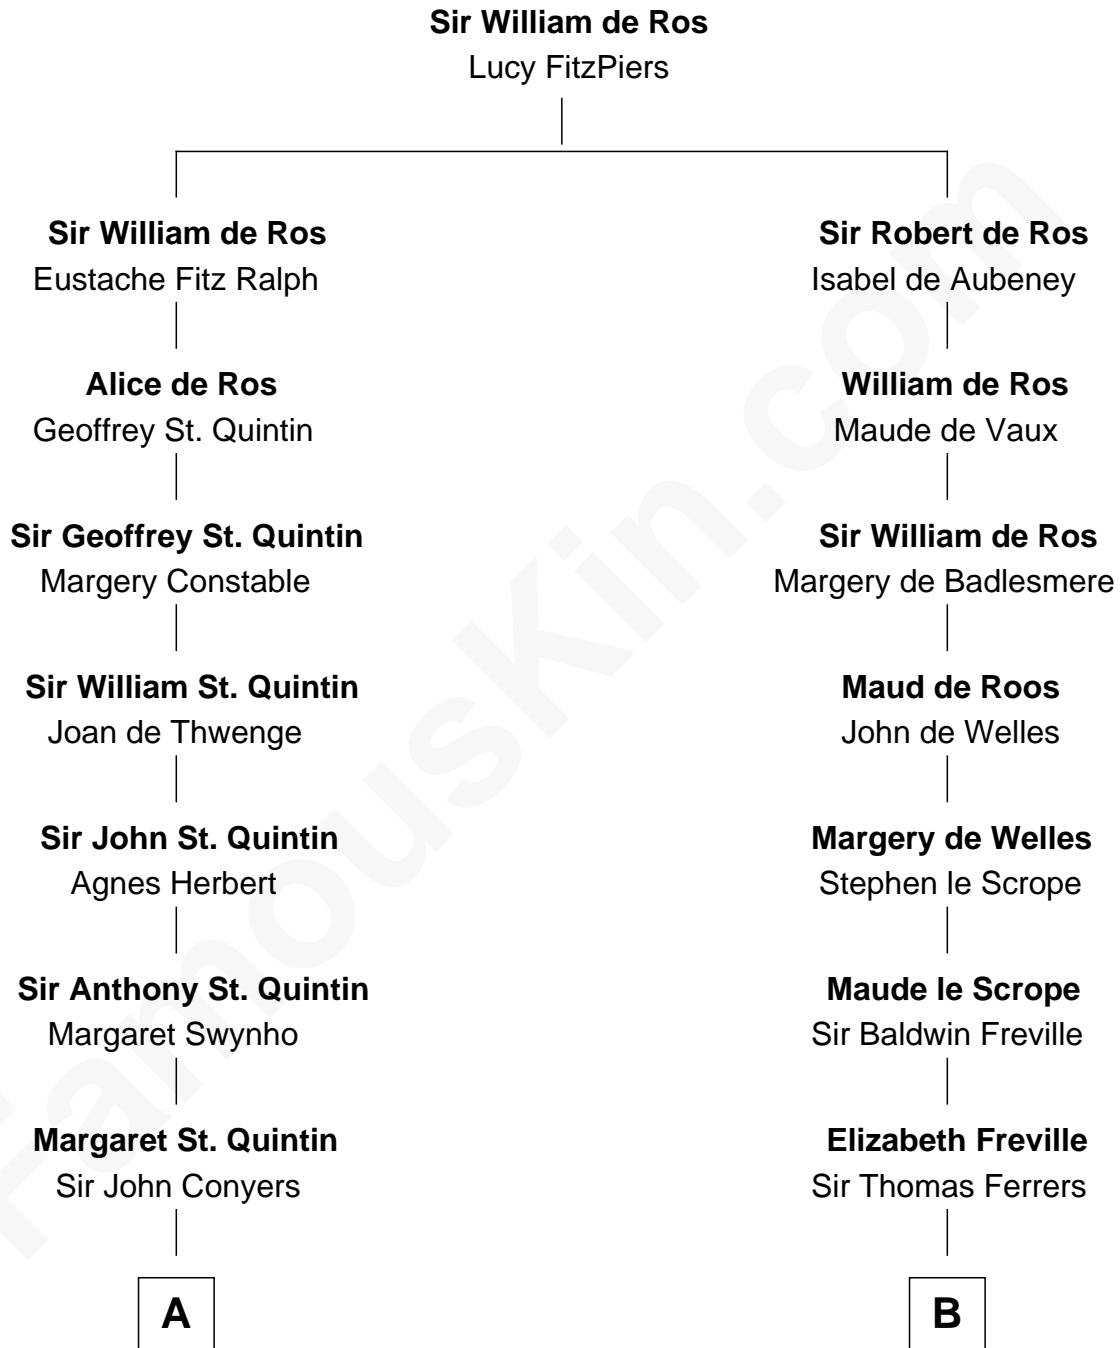

FamousKin.com
Relationship Chart of
Georgia O'Keeffe
American Artist

19th cousin 2 times removed of

Hetty Green
"The Witch of Wall Street"

C

Isabella Dunham

Abraham Wyckoff

Charles Wyckoff

Alletta Maria Field

Isabella Wyckoff

George Victor Totto

Ida Ten Eyck Totto

Francis Calyxtus O'Keeffe

Georgia O'Keeffe

American Artist

D

Gideon Howland