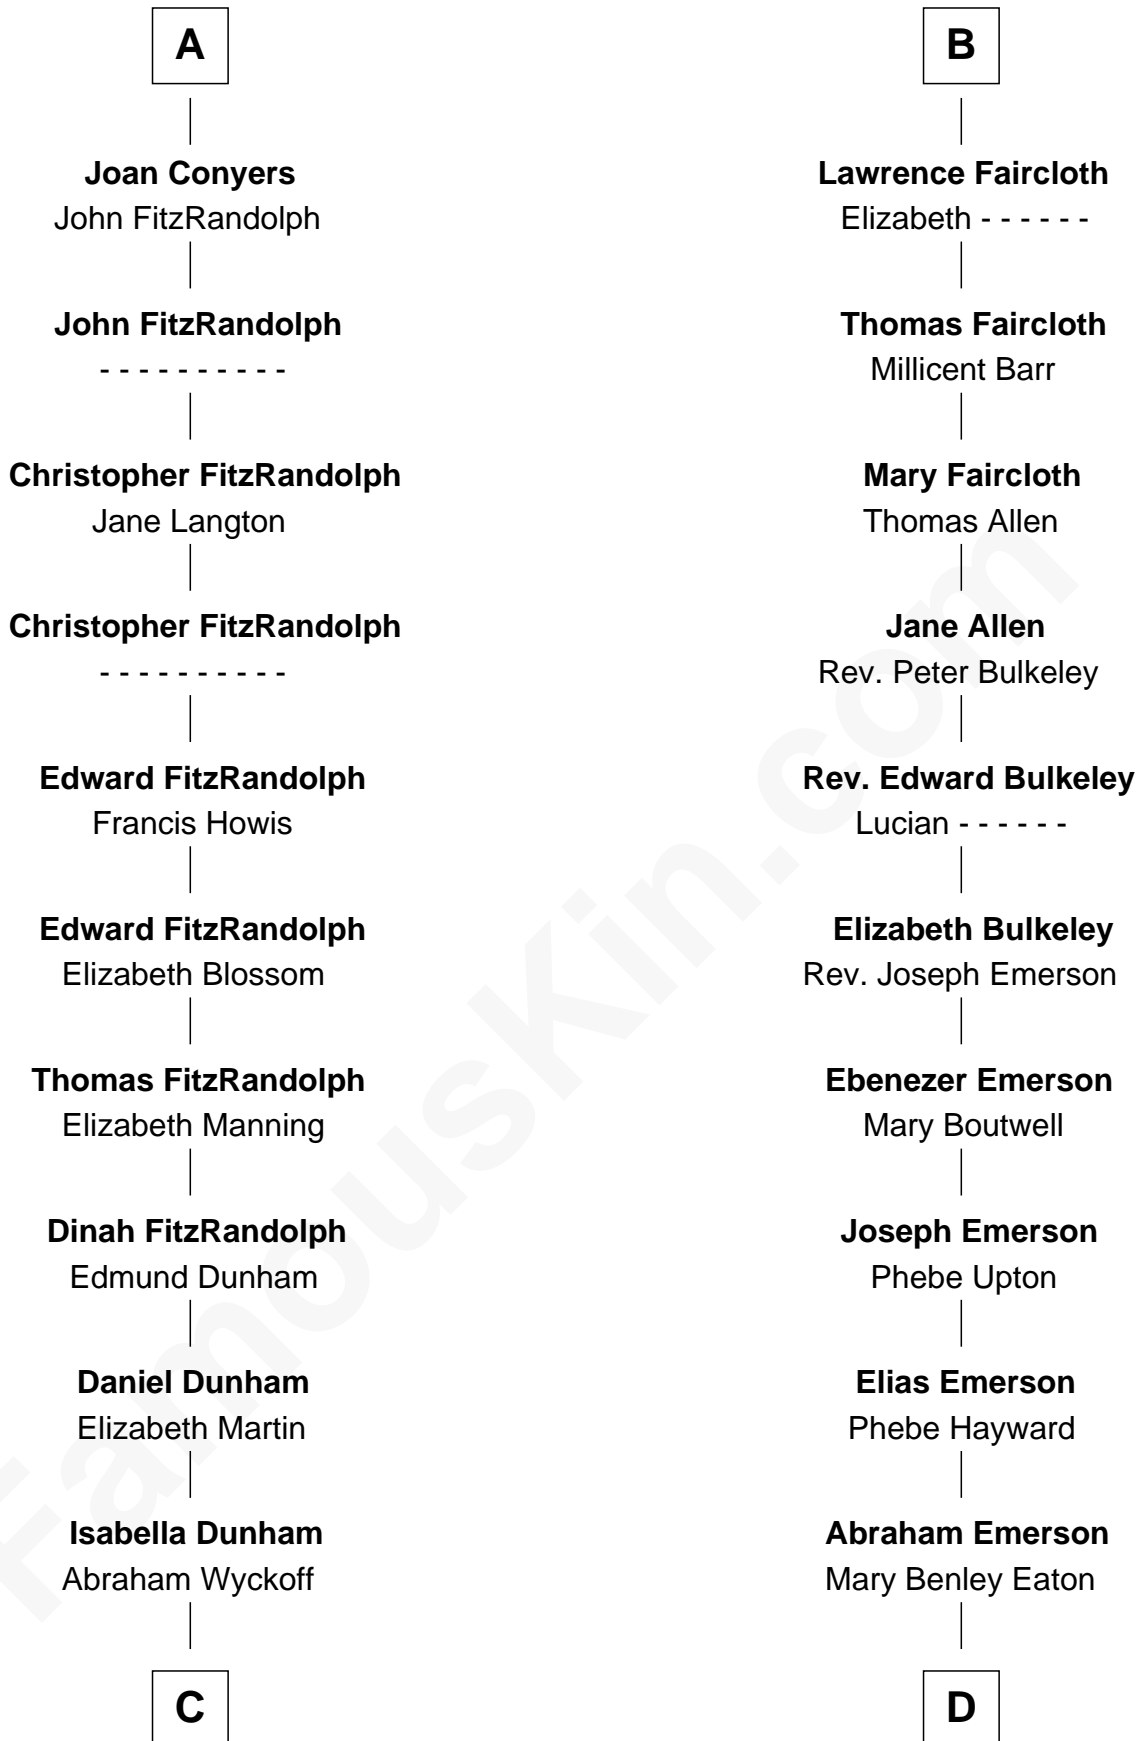

FamousKin.com Relationship Chart of

Georgia O'Keeffe

American Artist

20th cousin of

Alan Shepard

Mercury and Apollo Astronaut

Sir William de Ros

Eustache Fitz Ralph

C

Charles Wyckoff
Alletta Maria Field

Isabella Wyckoff
George Victor Totto

Ida Ten Eyck Totto
Francis Calyxtus O'Keeffe

Georgia O'Keeffe
American Artist

D

Charles Stillman Emerson
Hannah Maria Emmons

Charles Stillman Emerson
Belle Winslow