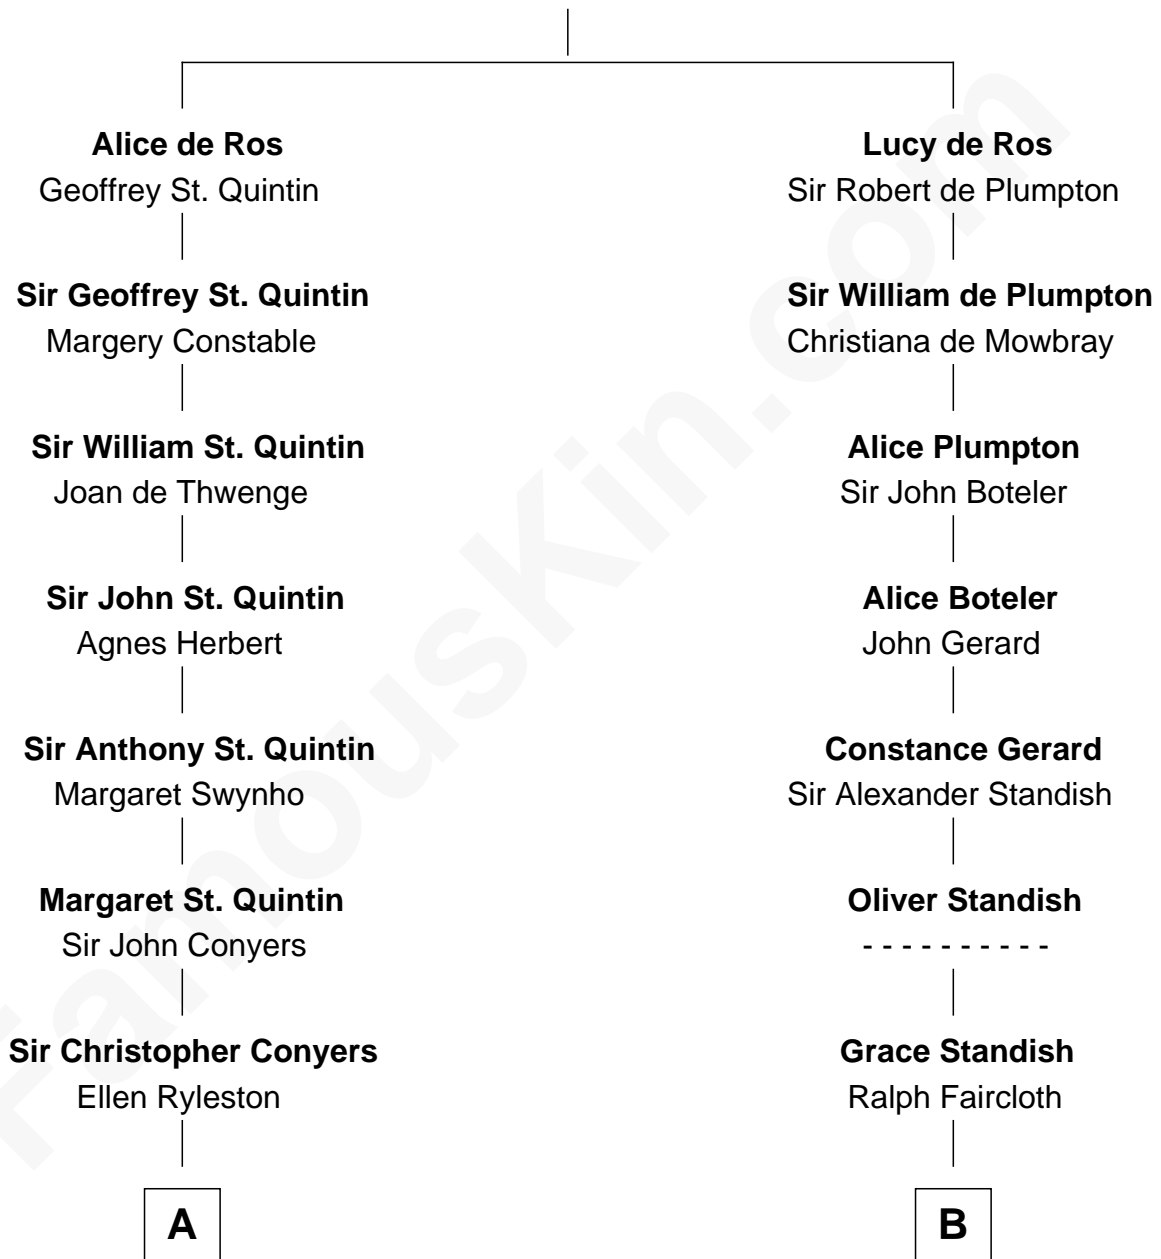

FamousKin.com Relationship Chart of

Georgia O'Keeffe

American Artist

20th cousin of

Alan Shepard

Mercury and Apollo Astronaut

Sir William de Ros

Eustache Fitz Ralph

C

Charles Wyckoff
Alletta Maria Field

Isabella Wyckoff
George Victor Totto

Ida Ten Eyck Totto
Francis Calyxtus O'Keeffe

Georgia O'Keeffe
American Artist

D

Charles Stillman Emerson
Hannah Maria Emmons

Charles Stillman Emerson
Belle Winslow

Pauline Renza Emerson
Alan Bartlett Shepard

Alan Shepard
Mercury and Apollo Astronaut