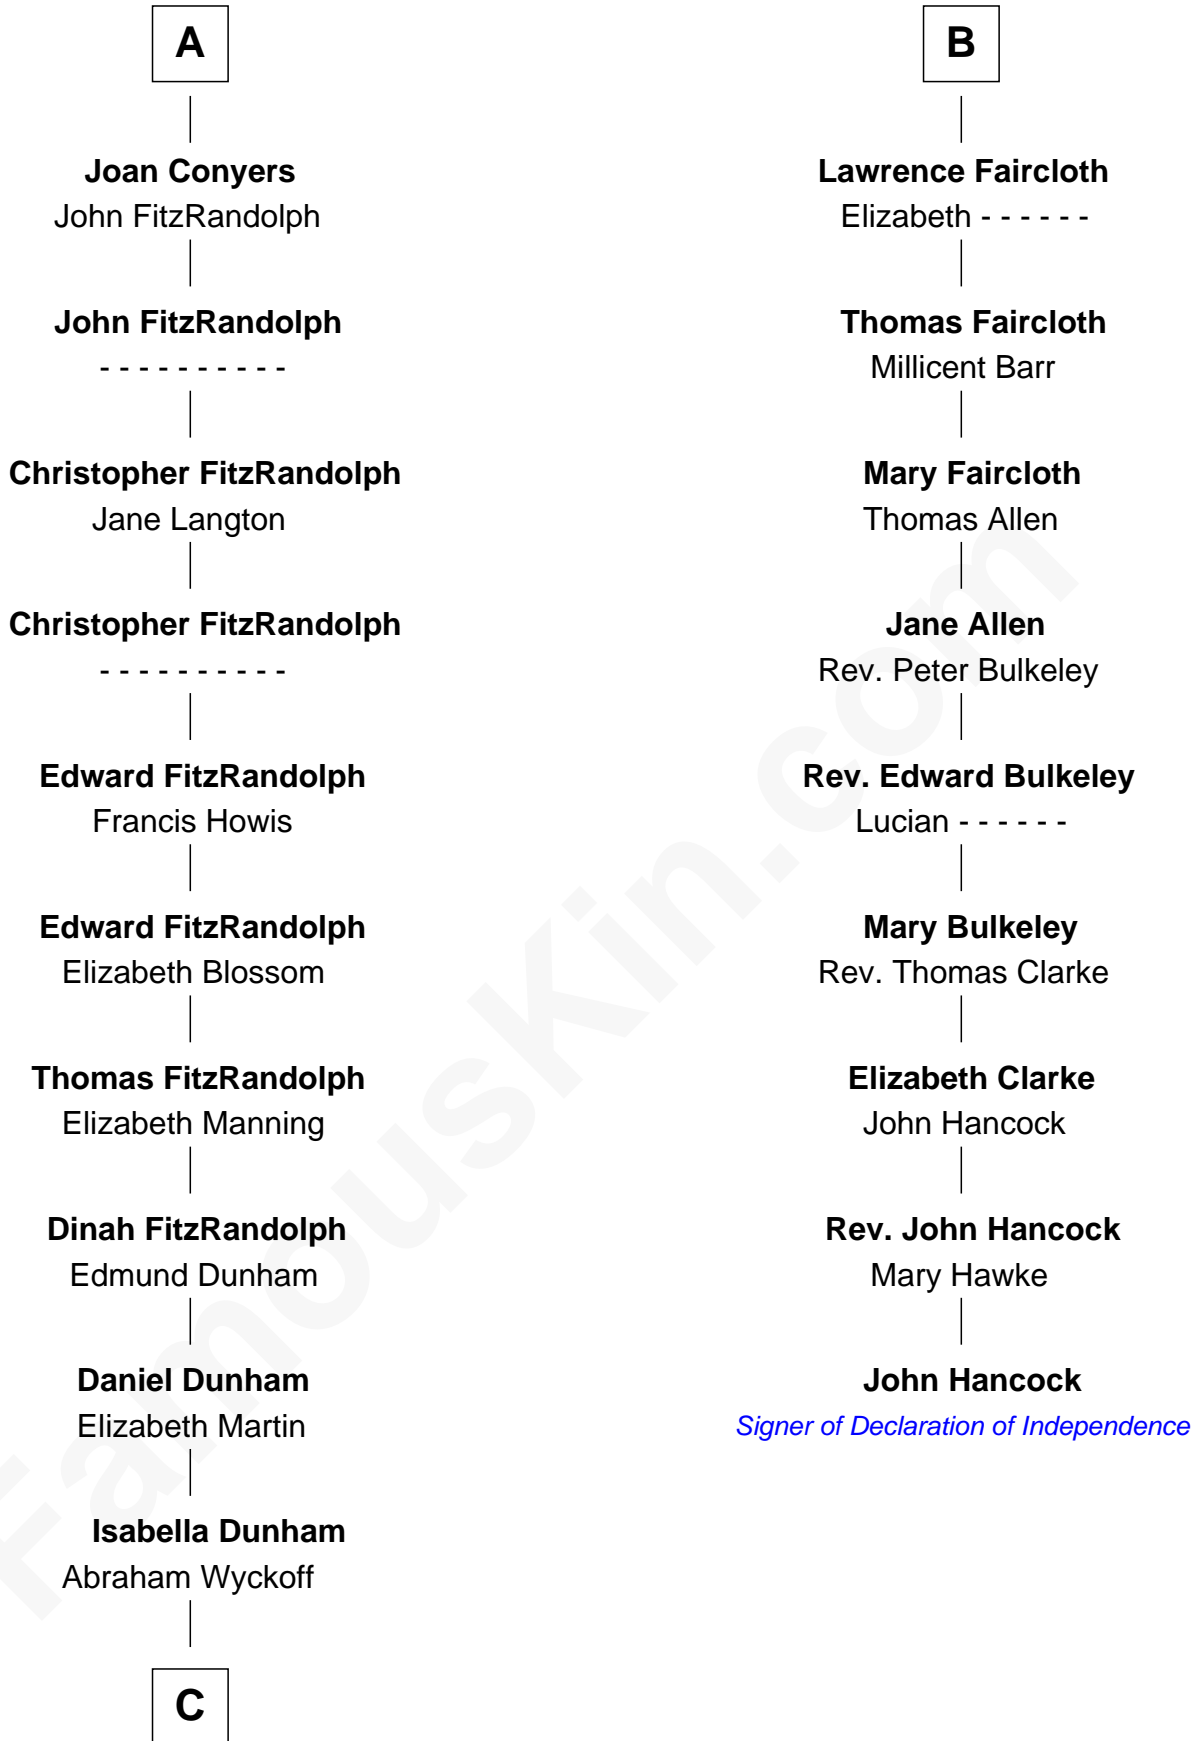

FamousKin.com
Relationship Chart of
Georgia O'Keeffe
American Artist

15th cousin 5 times removed of

John Hancock
Signer of the Declaration of Independence

C

—
Charles Wyckoff

Alletta Maria Field

—
Isabella Wyckoff

George Victor Totto

—
Ida Ten Eyck Totto

Francis Calyxtus O'Keeffe

—
Georgia O'Keeffe

American Artist

FamousKin.com