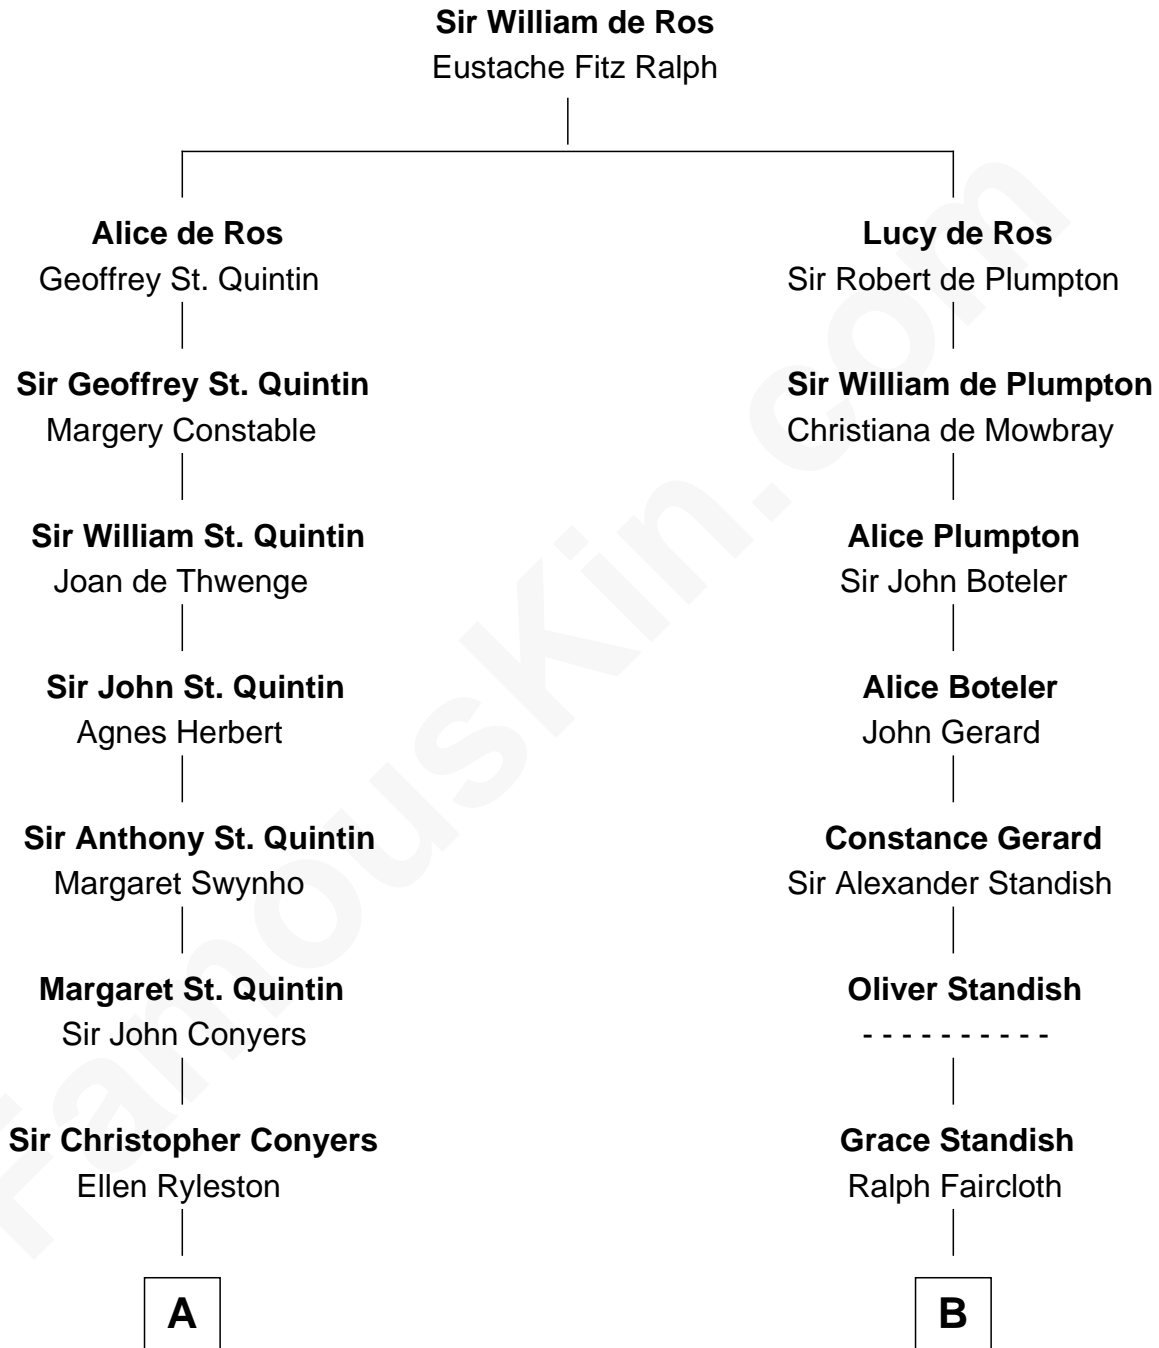

FamousKin.com
Relationship Chart of
Georgia O'Keeffe
American Artist

15th cousin 5 times removed of

John Hancock
Signer of the Declaration of Independence

C

—
Charles Wyckoff

Alletta Maria Field

—
Isabella Wyckoff

George Victor Totto

—
Ida Ten Eyck Totto

Francis Calyxtus O'Keeffe

—
Georgia O'Keeffe

American Artist

FamousKin.com