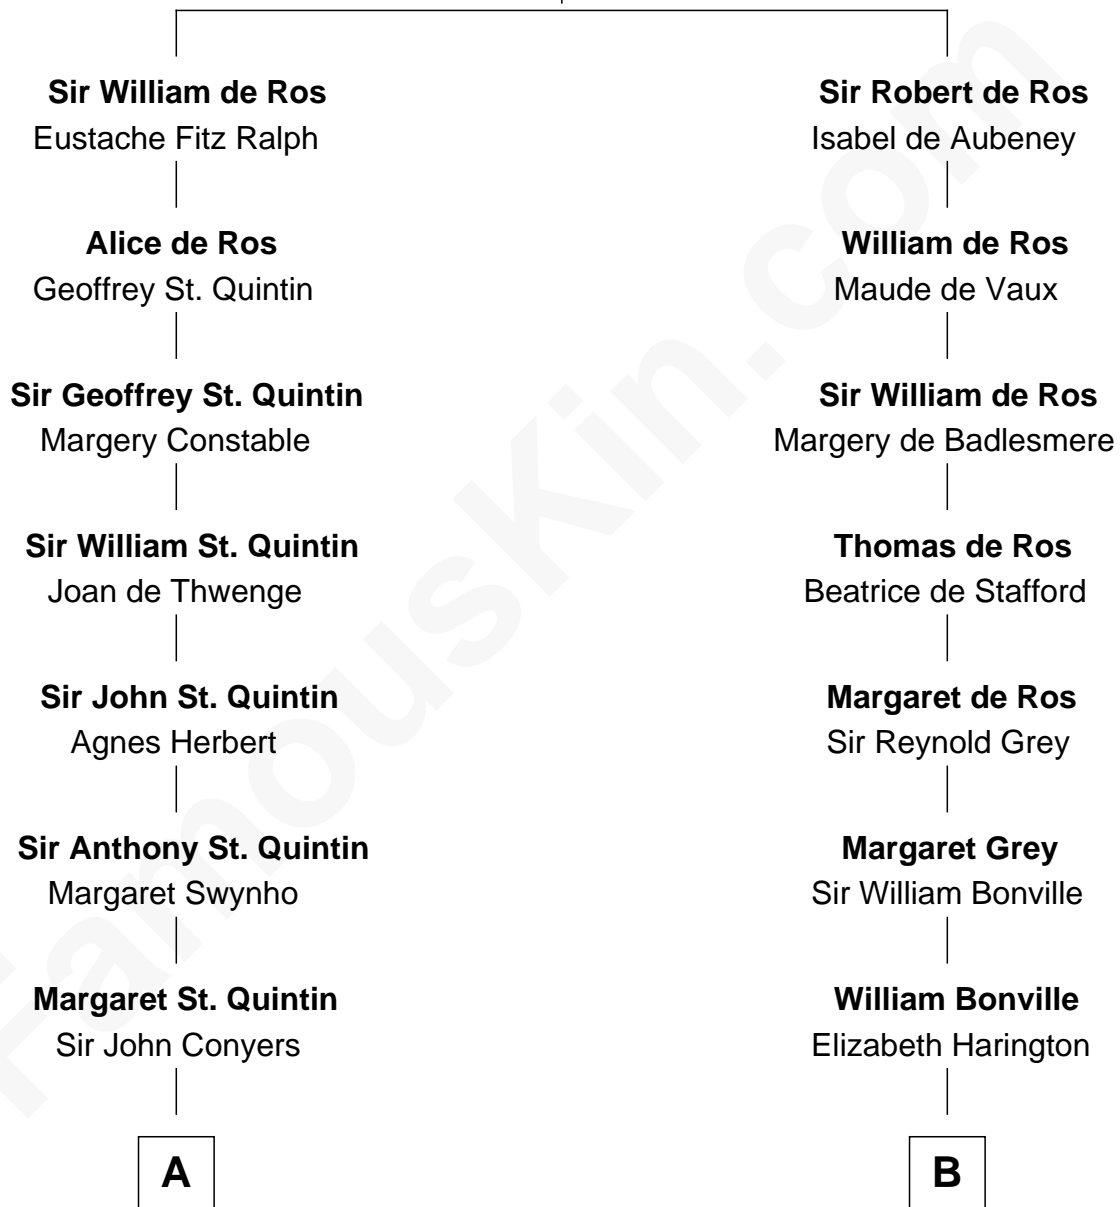

FamousKin.com Relationship Chart of

Georgia O'Keeffe

American Artist

21st cousin of

John Kerry

68th U.S. Secretary of State

Sir William de Ros

Lucy FitzPiers

C

Isabella Dunham

Abraham Wyckoff

Charles Wyckoff

Alletta Maria Field

Isabella Wyckoff

George Victor Totto

Ida Ten Eyck Totto