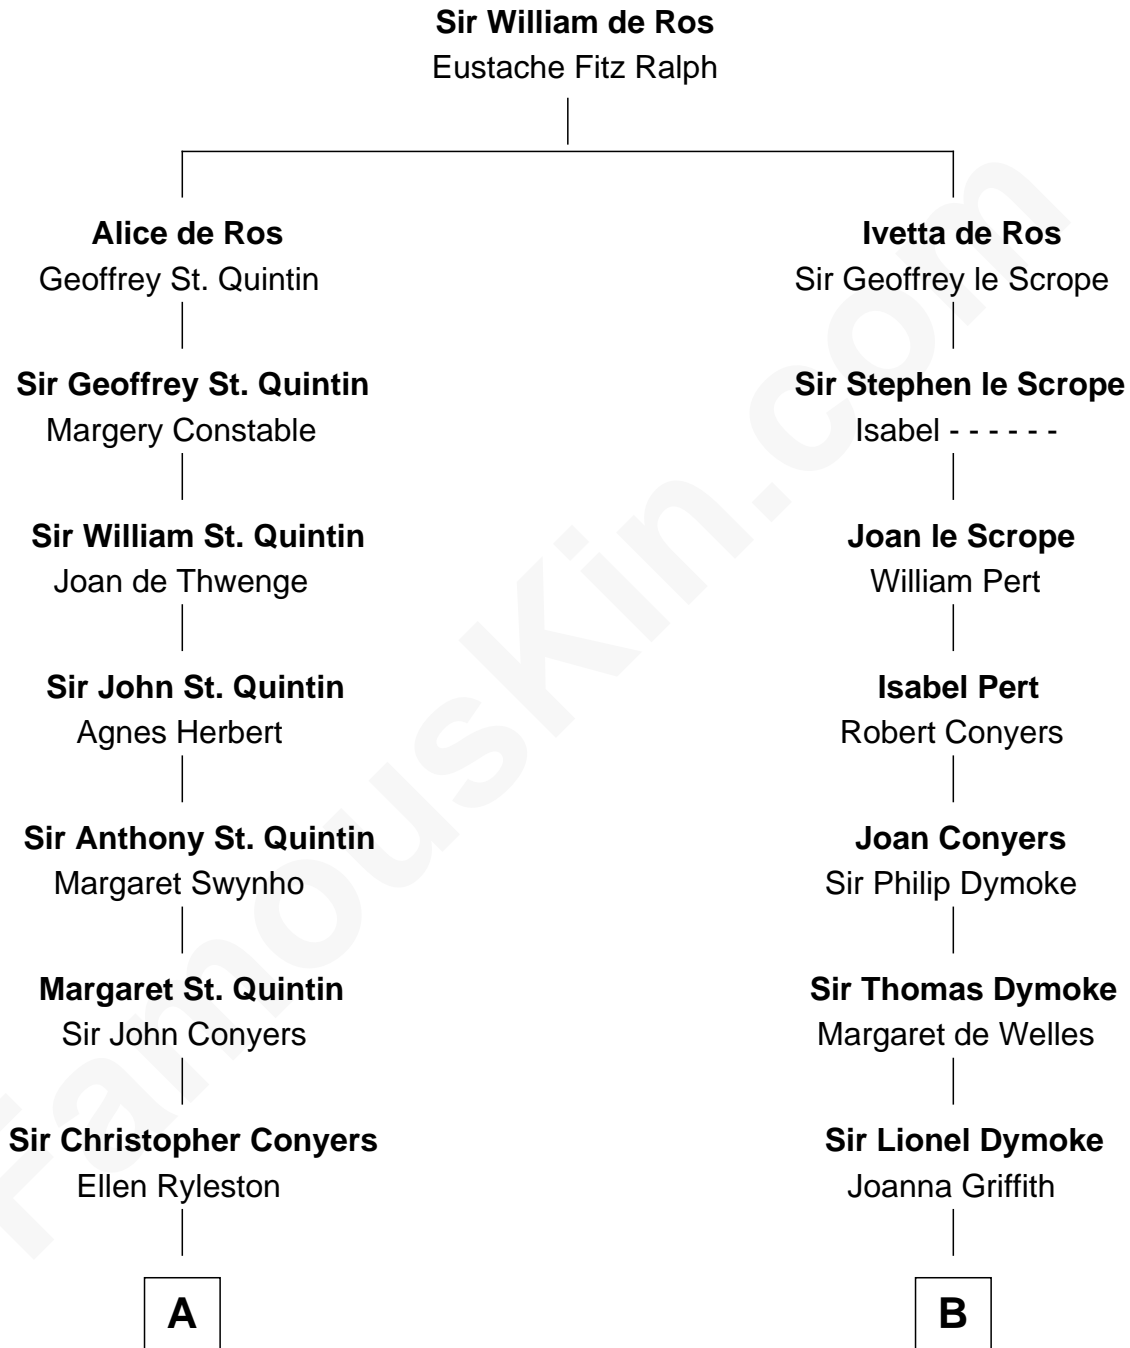

FamousKin.com
Relationship Chart of
Georgia O'Keeffe
American Artist

20th cousin 1 time removed of
Lucille Ball
TV Actress - "I Love Lucy"

C

Charles Wyckoff
Alletta Maria Field

Isabella Wyckoff
George Victor Totto

Ida Ten Eyck Totto
Francis Calyxtus O'Keeffe

Georgia O'Keeffe
American Artist

D

Sally Bennet Osborn
Newman Durrell

George Osborn Durrell
Anne Jane Jewell

Nellie Rebecca Durrell
Jasper Clinton Ball

Henry Durrell Ball
Desiree Evelyn Hunt