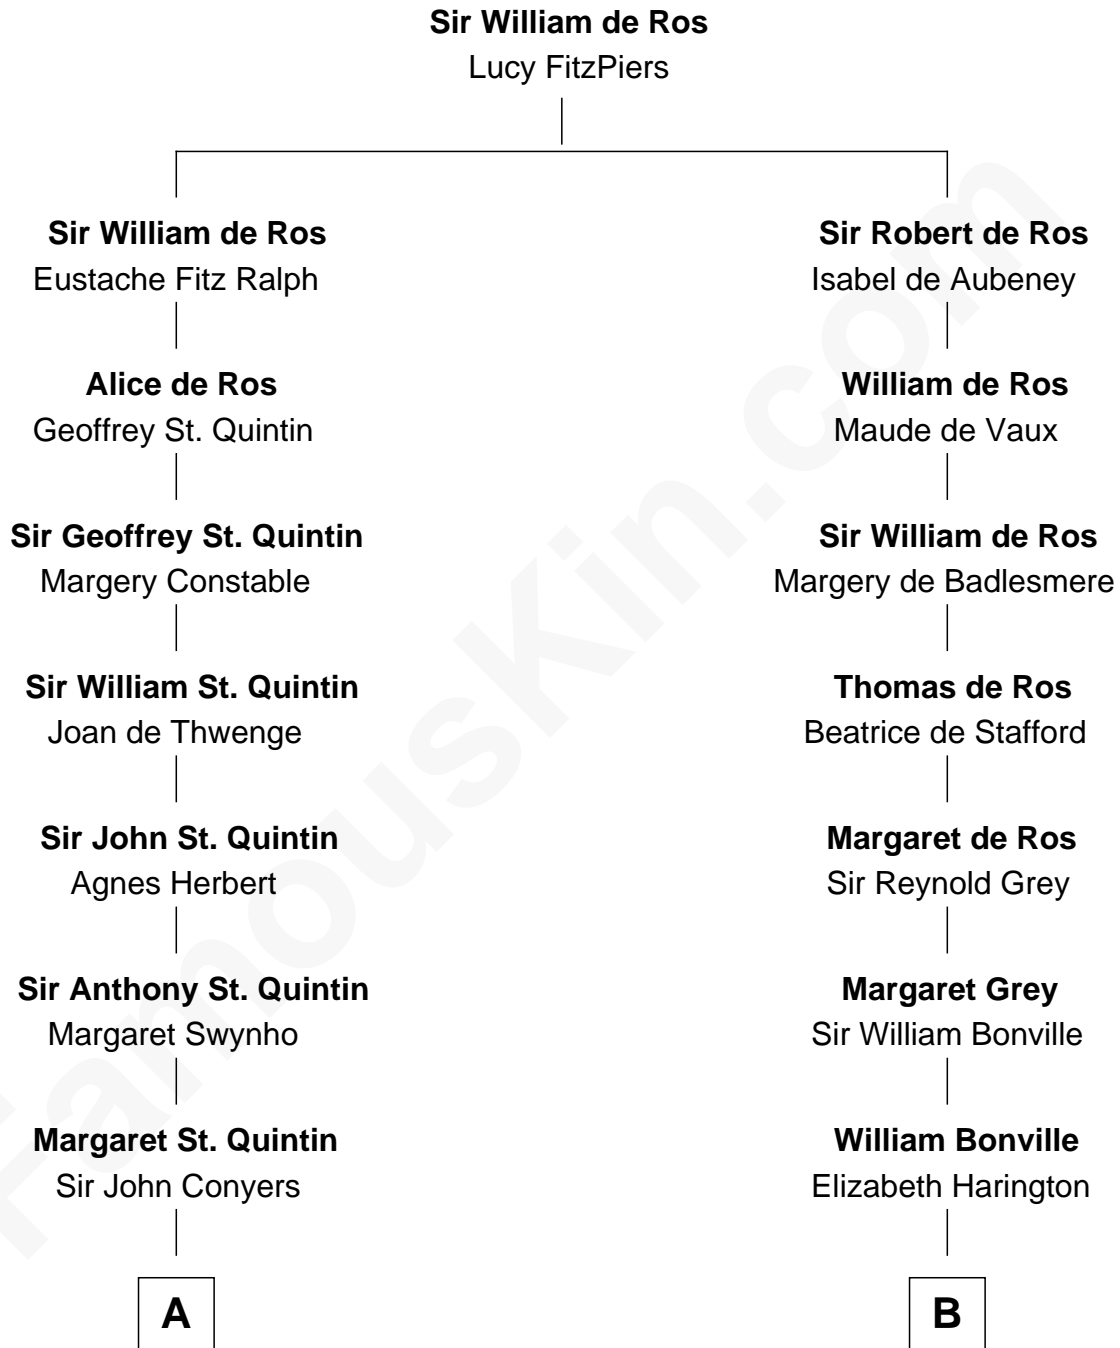

FamousKin.com
Relationship Chart of
Georgia O'Keeffe
American Artist

20th cousin 1 time removed of
John Brown
American Abolitionist

C

Isabella Dunham

Abraham Wyckoff

Charles Wyckoff

Alletta Maria Field

Isabella Wyckoff

George Victor Totto

Ida Ten Eyck Totto

Francis Calyxtus O'Keeffe

Georgia O'Keeffe

American Artist

D

Oliver Humphrey

Sarah Garrett