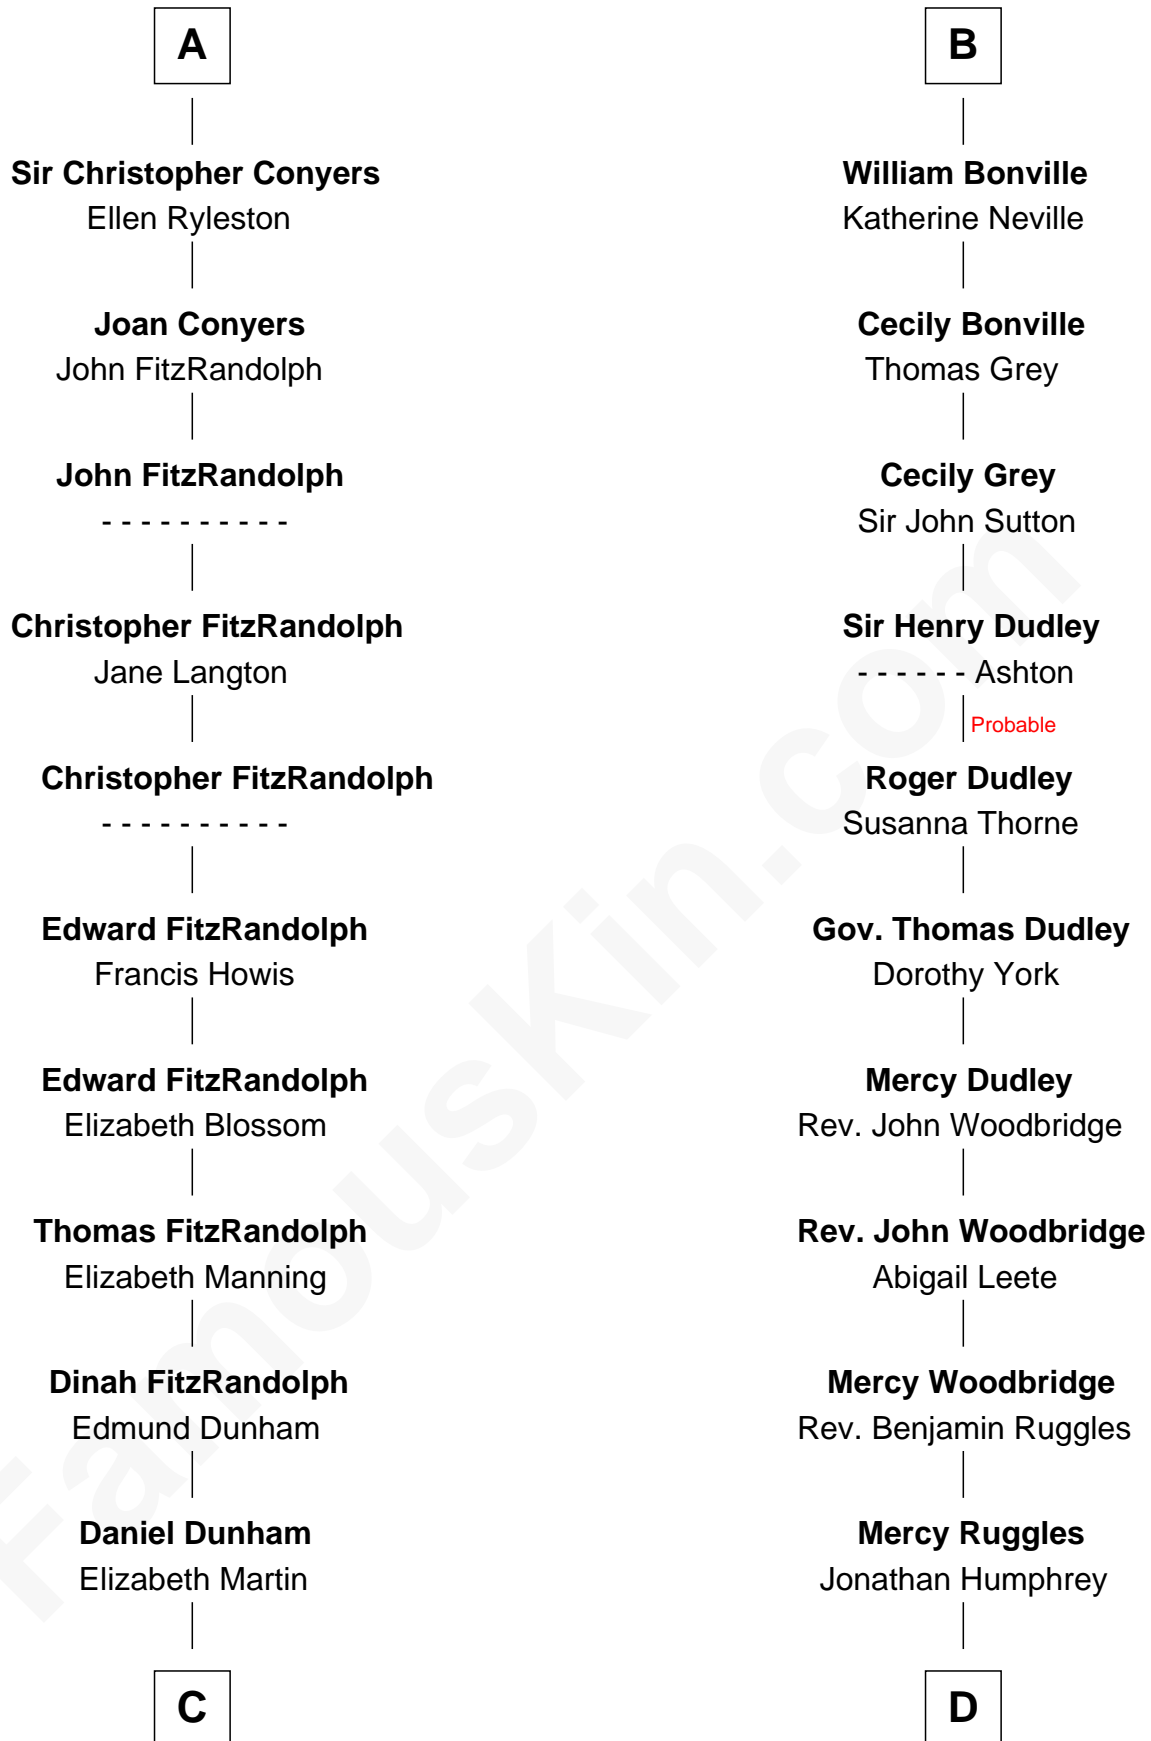

FamousKin.com
Relationship Chart of
Georgia O'Keeffe
American Artist

20th cousin 1 time removed of
John Brown
American Abolitionist

C

Isabella Dunham

Abraham Wyckoff

Charles Wyckoff

Alletta Maria Field

Isabella Wyckoff

George Victor Totto

Ida Ten Eyck Totto

Francis Calyxtus O'Keeffe

Georgia O'Keeffe

American Artist

D

Oliver Humphrey

Sarah Garrett

Ruth Humphrey

Gideon Mills

Ruth Mills

Owen Brown

John Brown

American Abolitionist