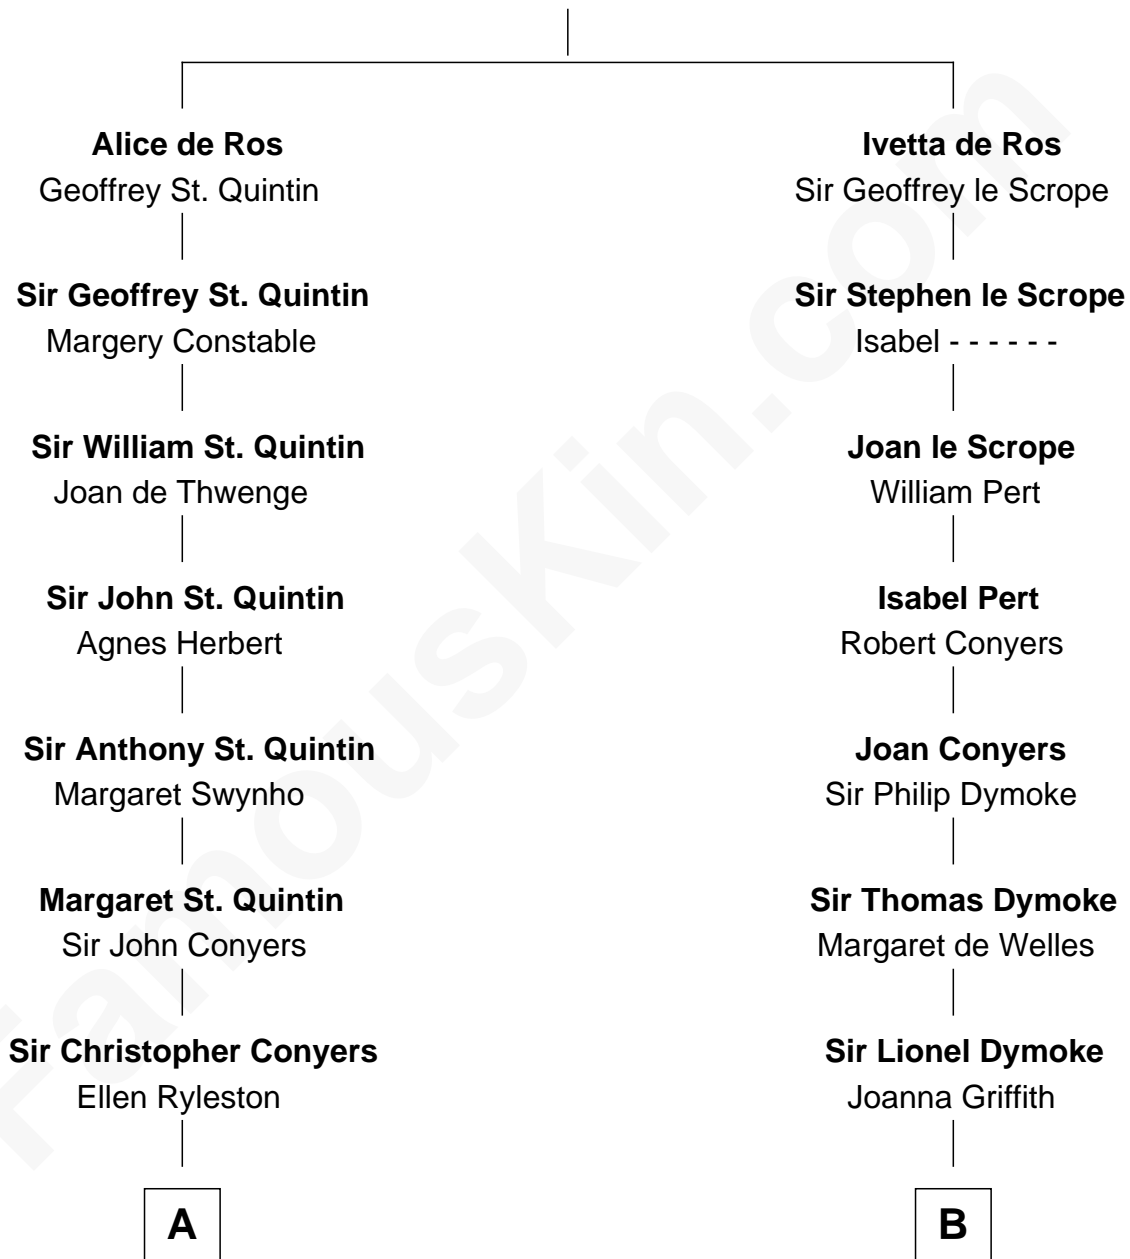

**FamousKin.com**  
**Relationship Chart of**  
**Georgia O'Keeffe**  
*American Artist*

20th cousin 1 time removed of

**Paget Brewster**  
*TV Actress*

**Sir William de Ros**  
 Eustache Fitz Ralph

**C**

**Charles Wyckoff**  
Alletta Maria Field

**Isabella Wyckoff**  
George Victor Totto

**Ida Ten Eyck Totto**  
Francis Calyxtus O'Keeffe

**Georgia O'Keeffe**  
*American Artist*

**D**

**Edward Larned Ryerson**  
Mary Pringle Mitchell

**Donald Mitchell Ryerson**  
Isabelle McGenniss

**Joan Ryerson**  
George Washington Wales Brewster

**Galen Brewster**  
Hathaway Tew

**Paget Brewster**  
*TV Actress*