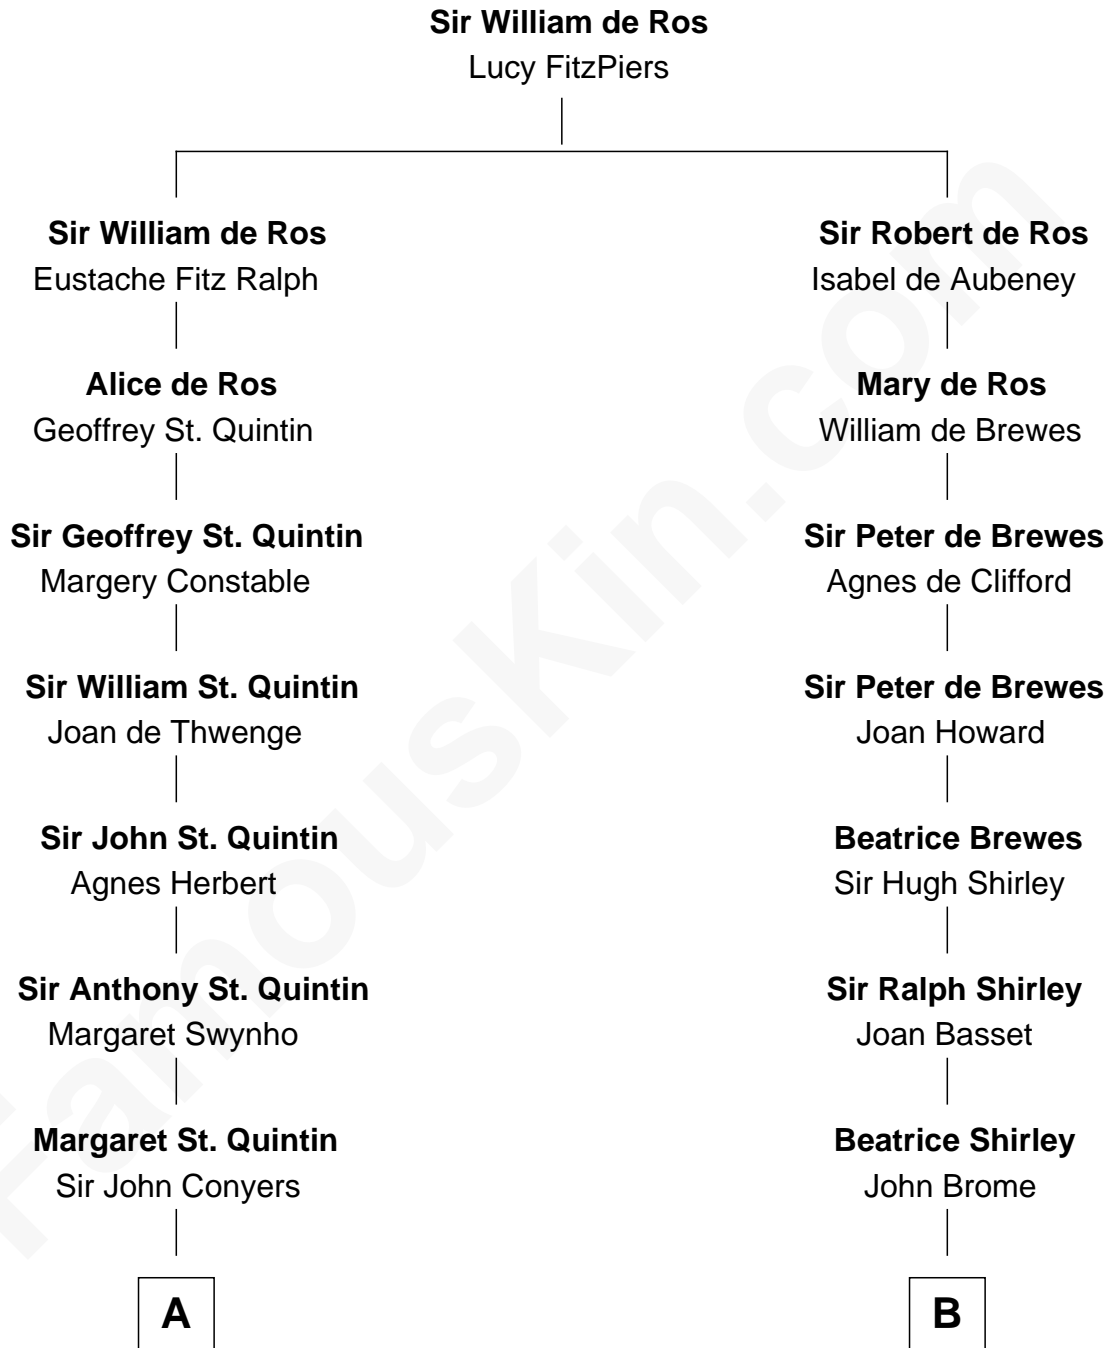

FamousKin.com
Relationship Chart of
Georgia O'Keeffe
American Artist

19th cousin 2 times removed of

James Sherman
27th U.S. Vice-President

C

Isabella Dunham
Abraham Wyckoff

Charles Wyckoff
Alletta Maria Field

Isabella Wyckoff
George Victor Totto

Ida Ten Eyck Totto
Francis Calyxtus O'Keeffe

Georgia O'Keeffe
American Artist

D

Richard Winslow Sherman
Frances Lucretia Williams

Mary Frances Sherman
Richard Updike Sherman