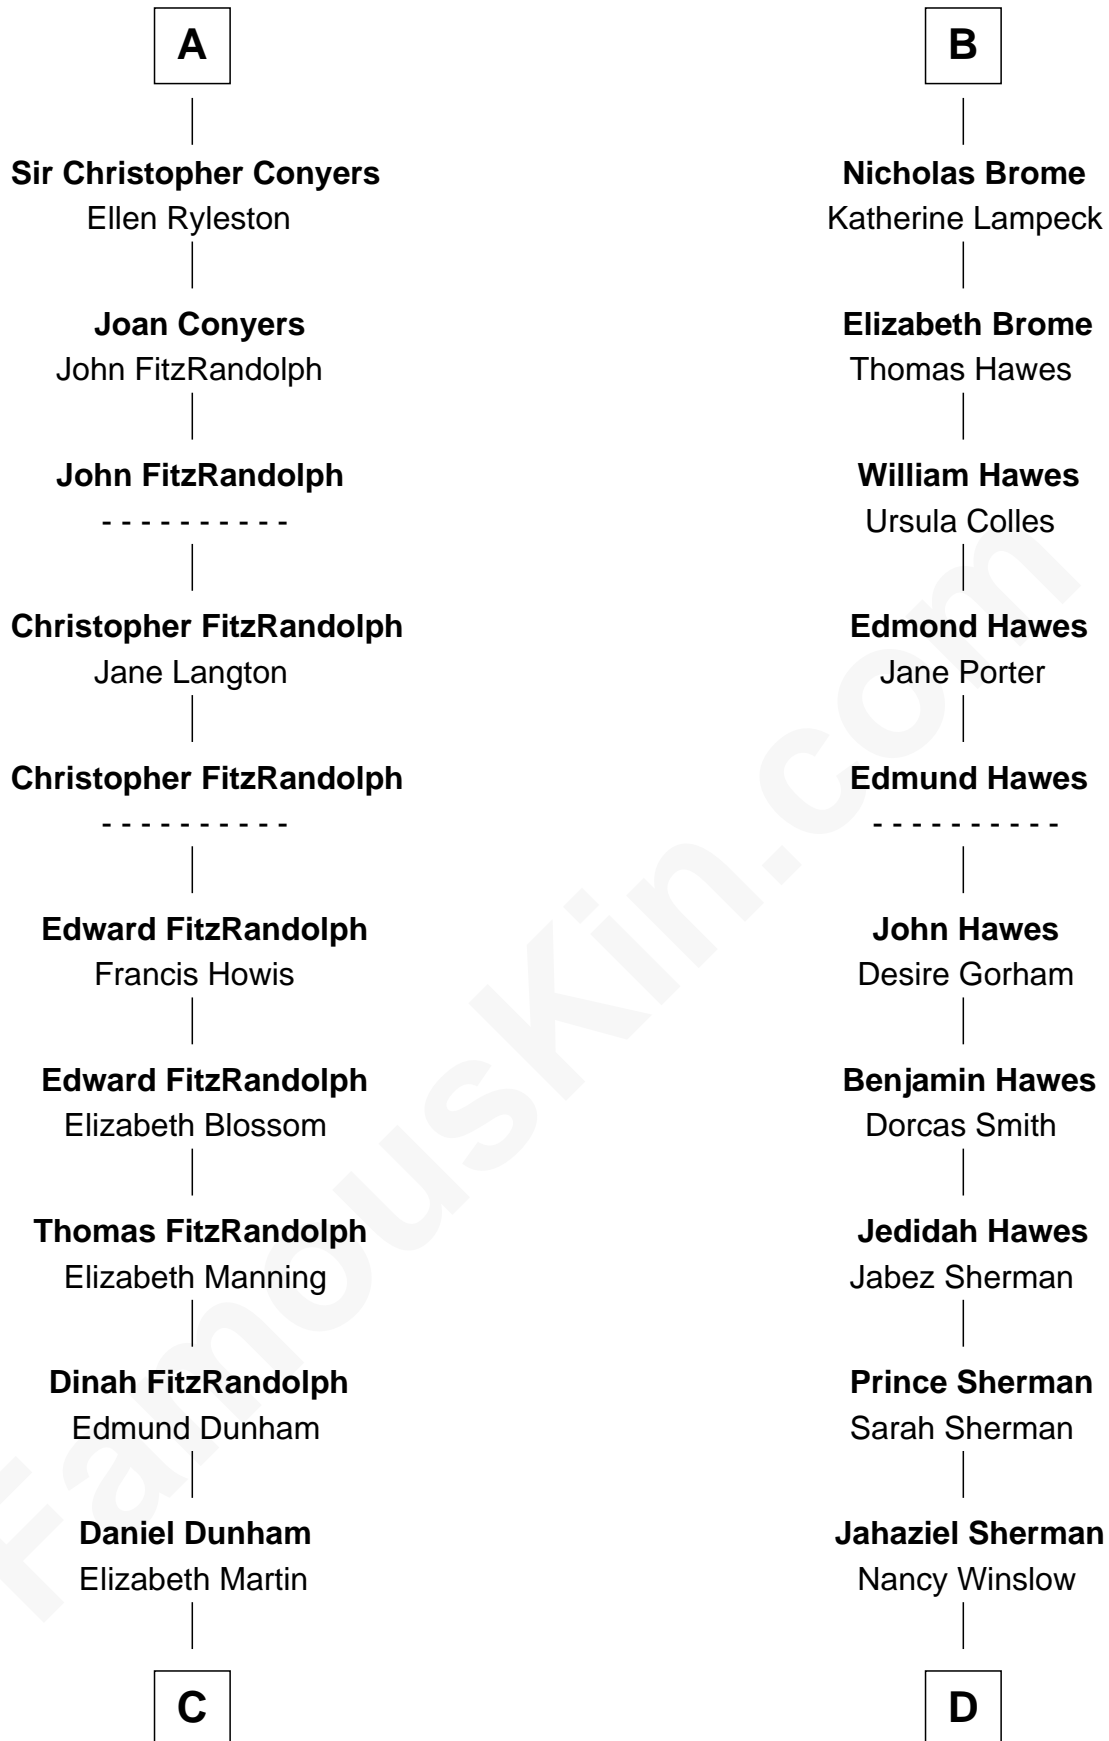

FamousKin.com
Relationship Chart of
Georgia O'Keeffe
American Artist

19th cousin 2 times removed of

James Sherman
27th U.S. Vice-President

C

Isabella Dunham
Abraham Wyckoff

Charles Wyckoff
Alletta Maria Field

Isabella Wyckoff
George Victor Totto

Ida Ten Eyck Totto
Francis Calyxtus O'Keeffe

Georgia O'Keeffe
American Artist

D

Richard Winslow Sherman
Frances Lucretia Williams

Mary Frances Sherman
Richard Updike Sherman