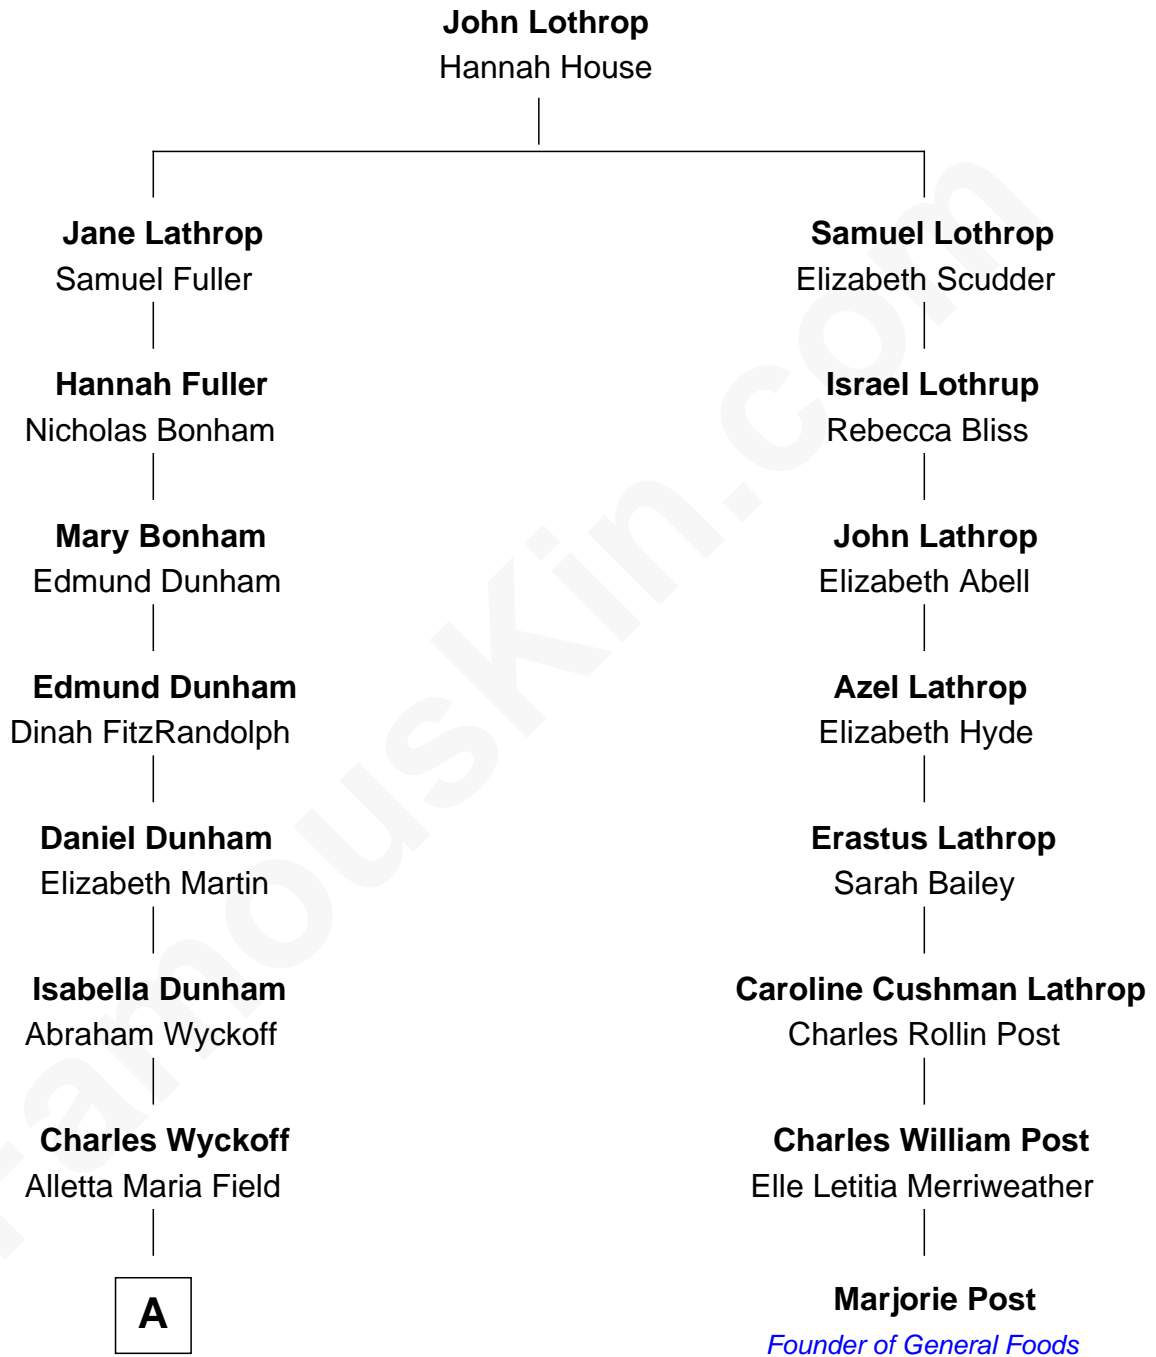

FamousKin.com
Relationship Chart of
Georgia O'Keeffe
American Artist

7th cousin 2 times removed of
Marjorie Post
Founder of General Foods

A

—
Isabella Wyckoff

George Victor Totto

—
Ida Ten Eyck Totto

Francis Calyxtus O'Keeffe

—
Georgia O'Keeffe

American Artist

FamousKin.com