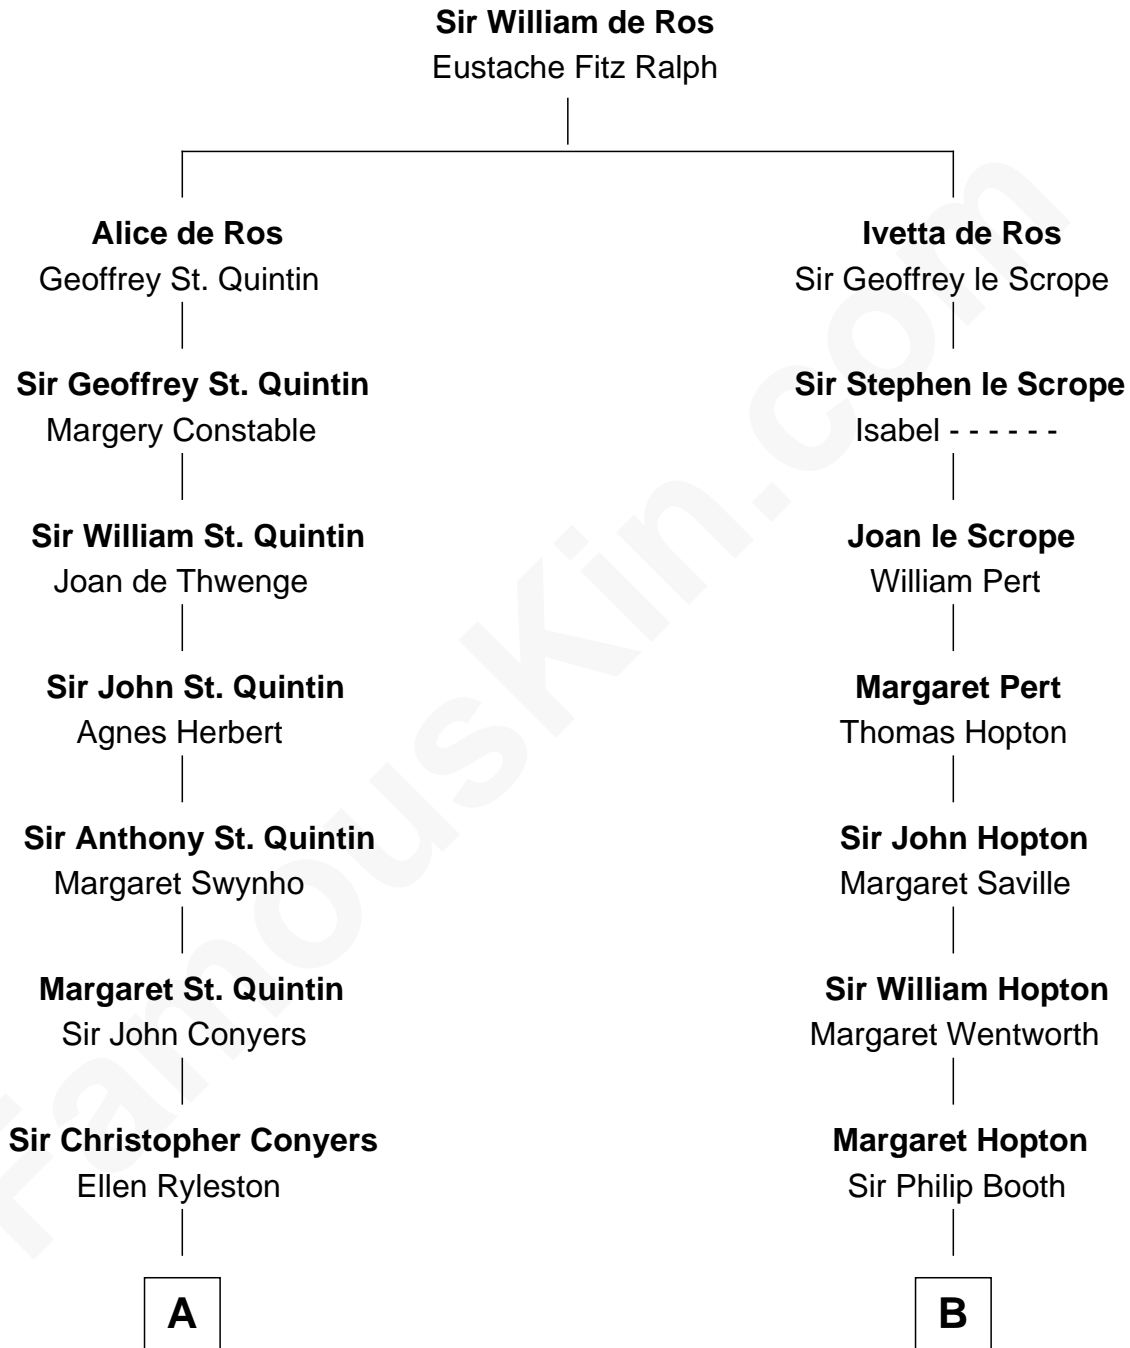

FamousKin.com
Relationship Chart of
Georgia O'Keeffe
American Artist

17th cousin 3 times removed of
Henry Lee III
9th Governor of Virginia

C

—
Charles Wyckoff

Alletta Maria Field

—
Isabella Wyckoff

George Victor Totto

—
Ida Ten Eyck Totto

Francis Calyxtus O'Keeffe

—
Georgia O'Keeffe

American Artist