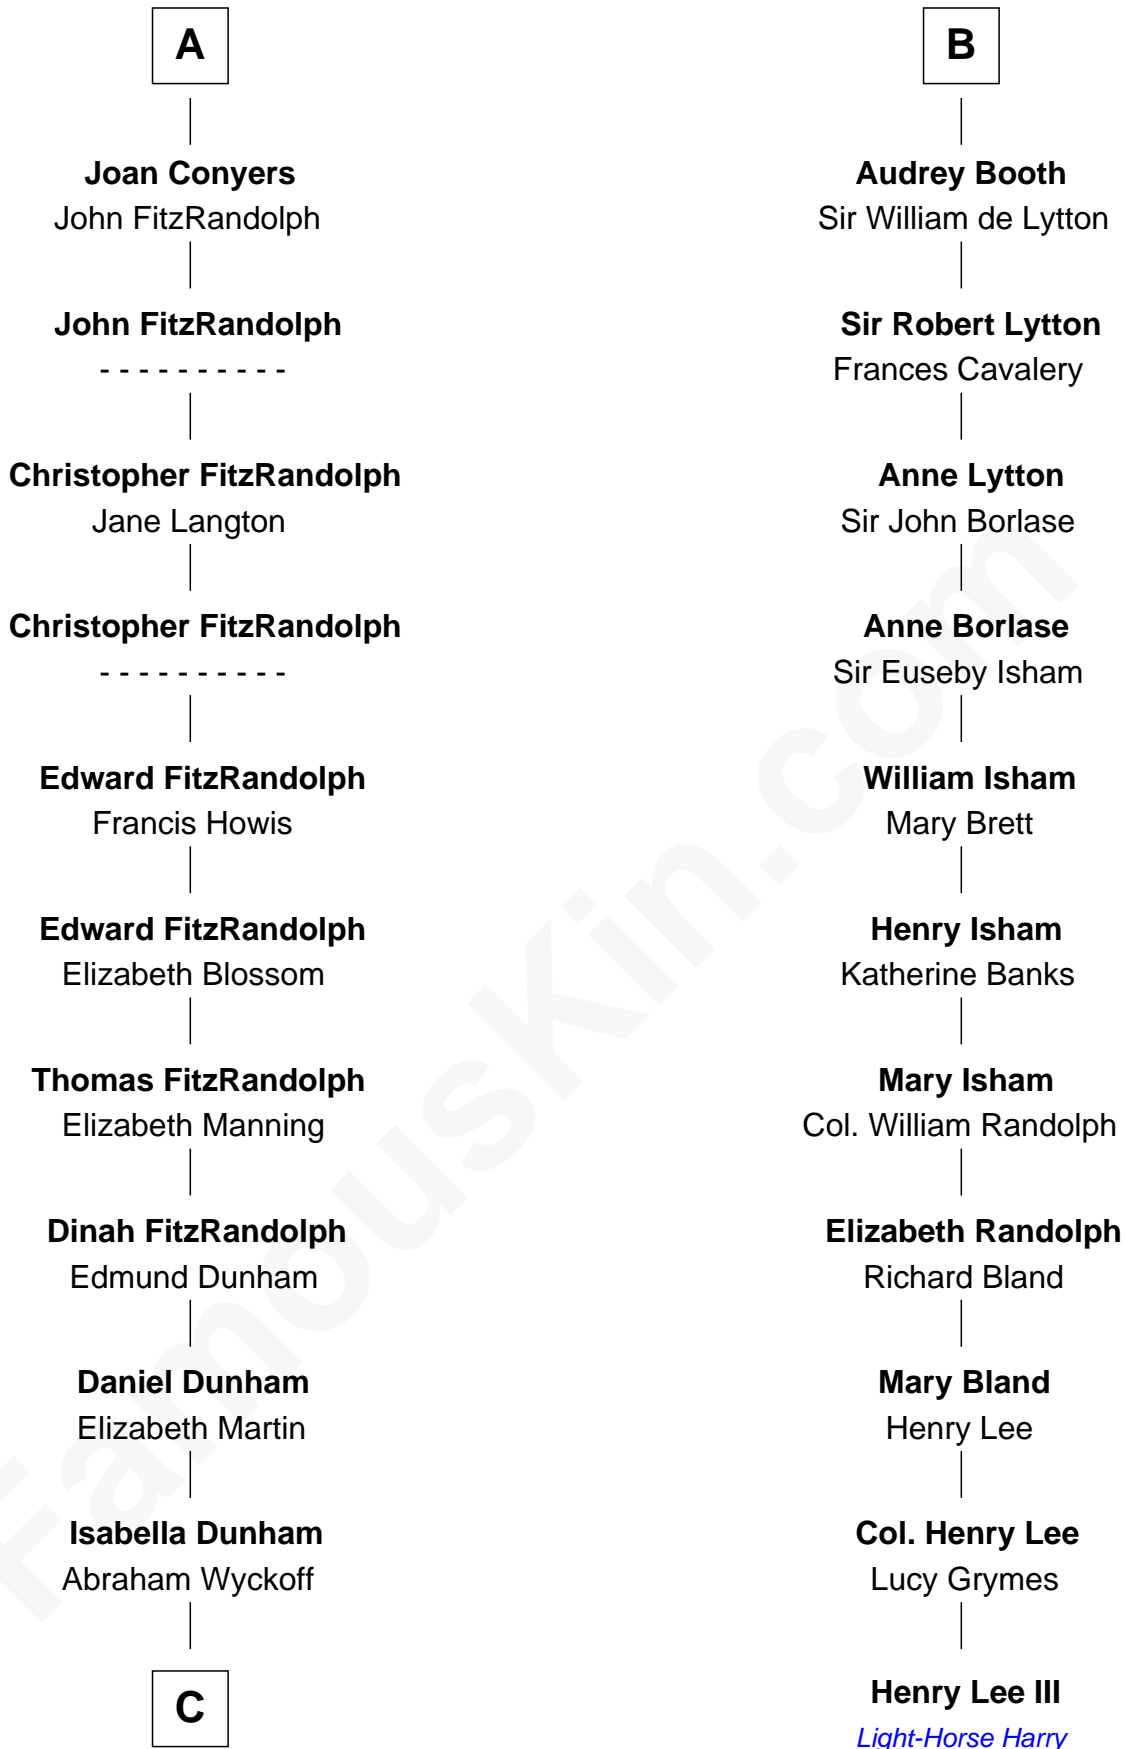

FamousKin.com
Relationship Chart of
Georgia O'Keeffe
American Artist

17th cousin 3 times removed of
Henry Lee III
9th Governor of Virginia

C

—
Charles Wyckoff

Alletta Maria Field

—
Isabella Wyckoff

George Victor Totto

—
Ida Ten Eyck Totto

Francis Calyxtus O'Keeffe

—
Georgia O'Keeffe

American Artist