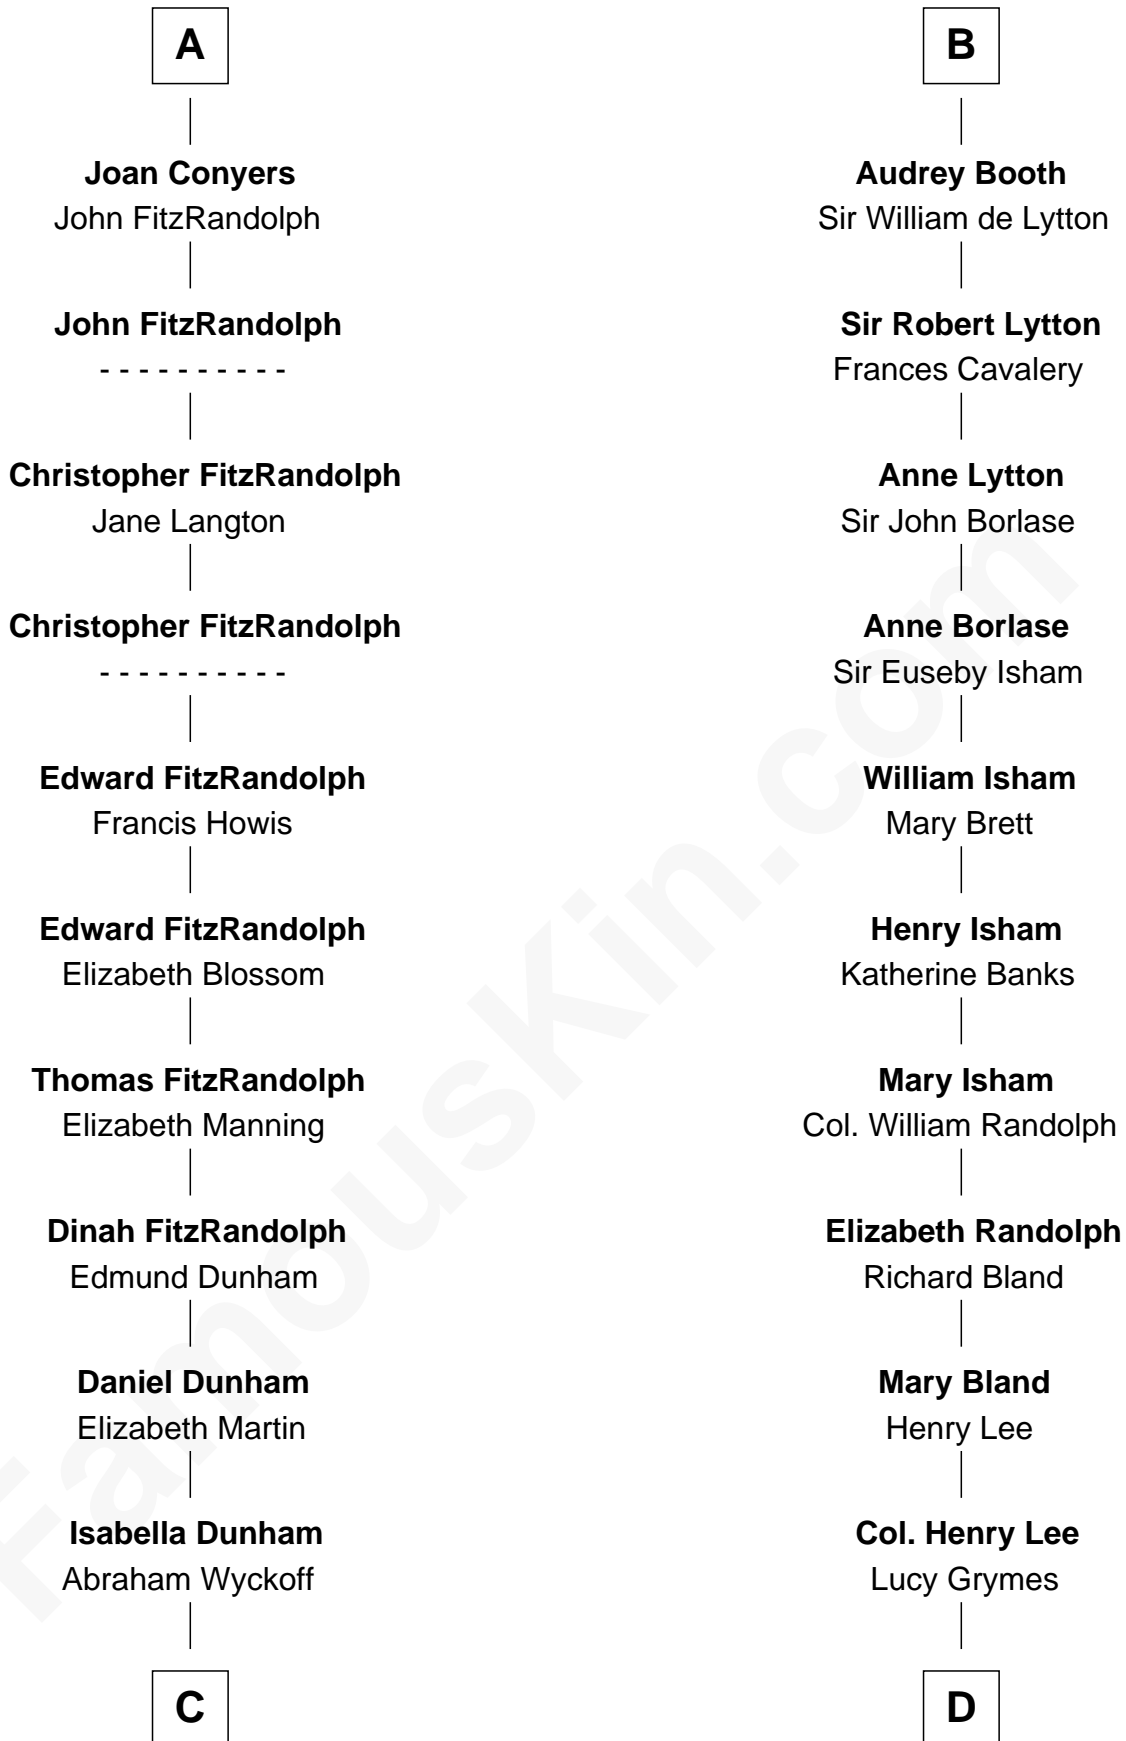

FamousKin.com
Relationship Chart of
Georgia O'Keeffe
American Artist

18th cousin 2 times removed of

General Robert E. Lee
Confederate Army - U.S. Civil War

C

Charles Wyckoff
Alletta Maria Field

Isabella Wyckoff
George Victor Totto

Ida Ten Eyck Totto
Francis Calyxtus O'Keeffe

Georgia O'Keeffe
American Artist

D

Maj. Gen. Henry Lee
Anne Hill Carter

General Robert E. Lee
Confederate Army - U.S. Civil War

FamousKin.com