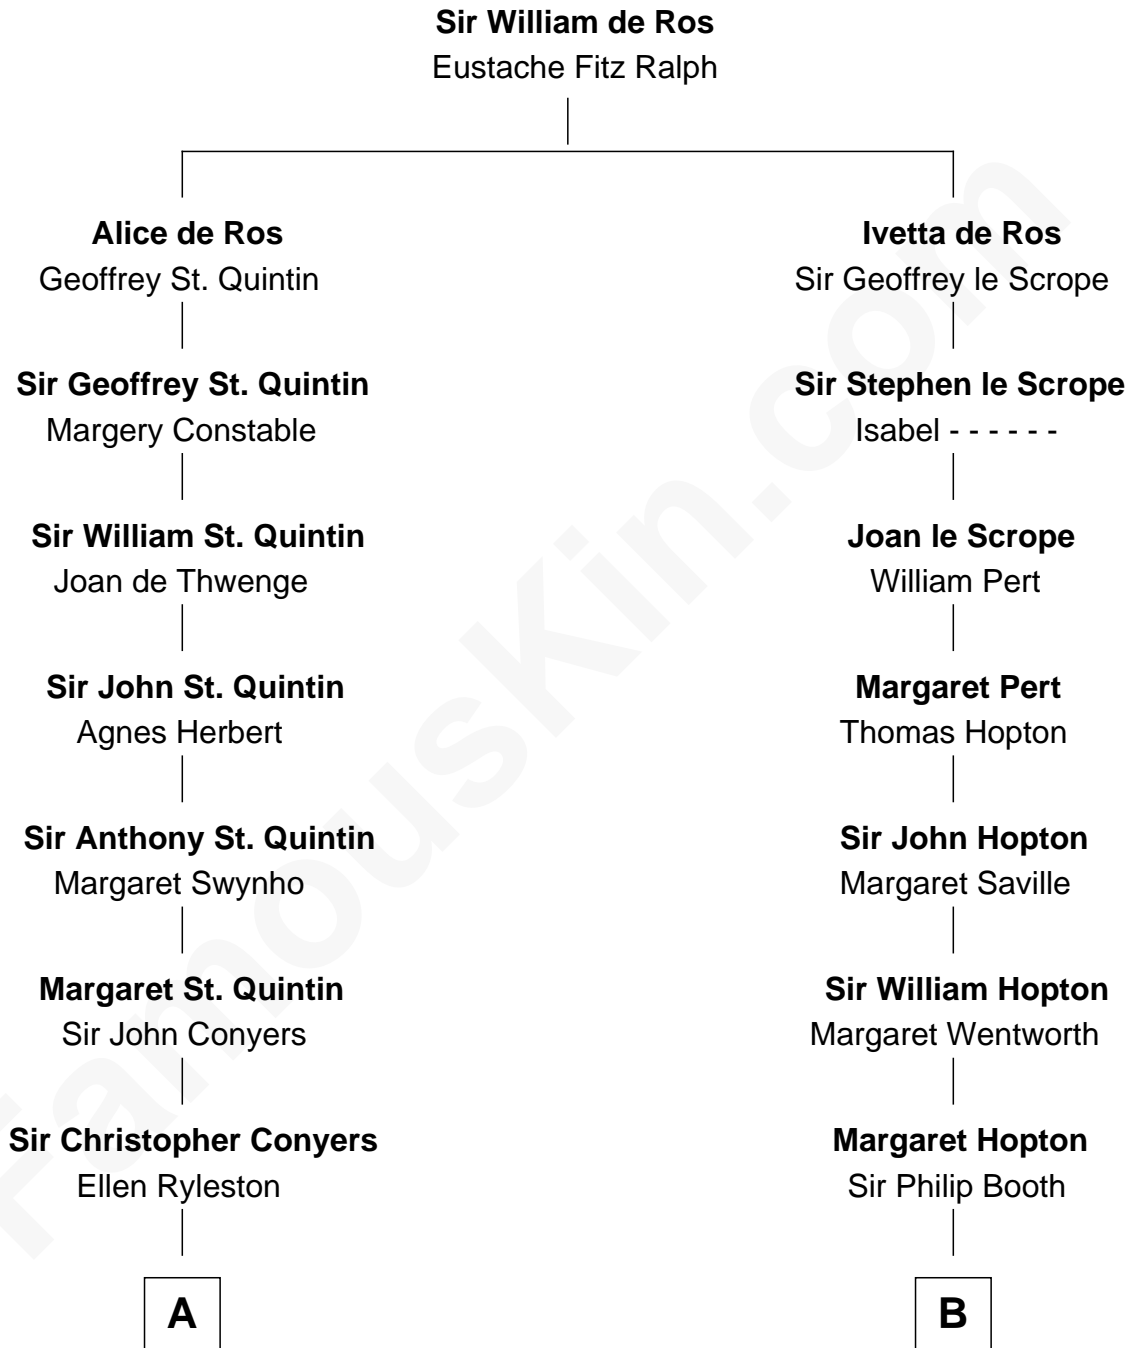

FamousKin.com
Relationship Chart of
Georgia O'Keeffe
American Artist

18th cousin 2 times removed of

General Robert E. Lee
Confederate Army - U.S. Civil War

C

Charles Wyckoff
Alletta Maria Field

Isabella Wyckoff
George Victor Totto

Ida Ten Eyck Totto
Francis Calyxtus O'Keeffe

Georgia O'Keeffe
American Artist

D

Maj. Gen. Henry Lee
Anne Hill Carter

General Robert E. Lee
Confederate Army - U.S. Civil War

FamousKin.com