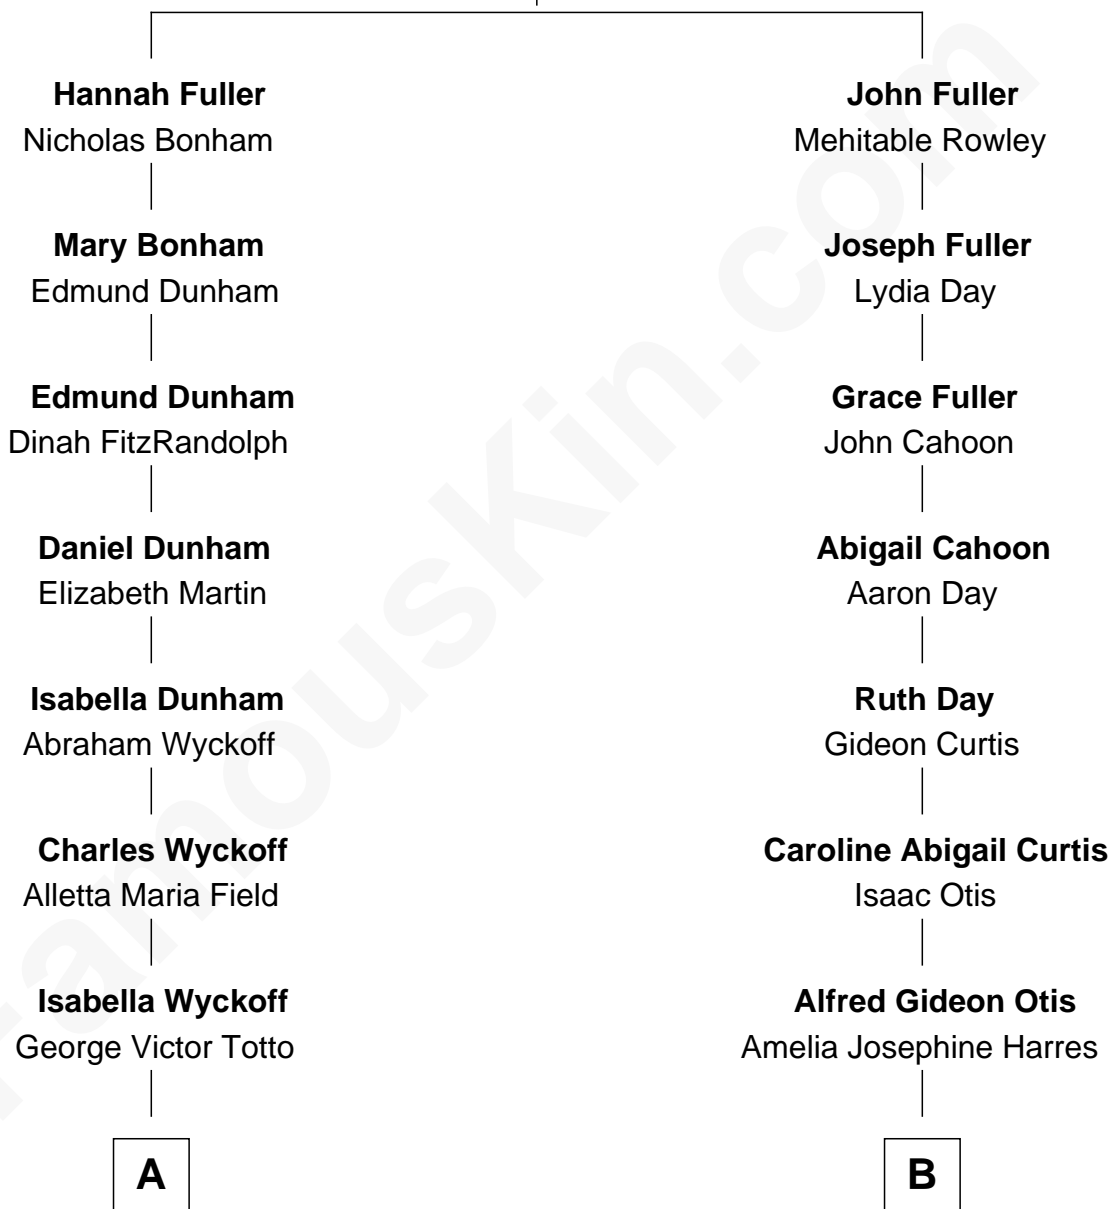

FamousKin.com Relationship Chart of

Georgia O'Keeffe

American Artist

8th cousin of

Amelia Earhart

Aviation Pioneer

Samuel Fuller

Jane Lathrop

A

Ida Ten Eyck Totto
Francis Calyxtus O'Keeffe

Georgia O'Keeffe
American Artist

B

Amelia Otis
Edwin Stanton Earhart

Amelia Earhart
Aviation Pioneer

FamousKin.com