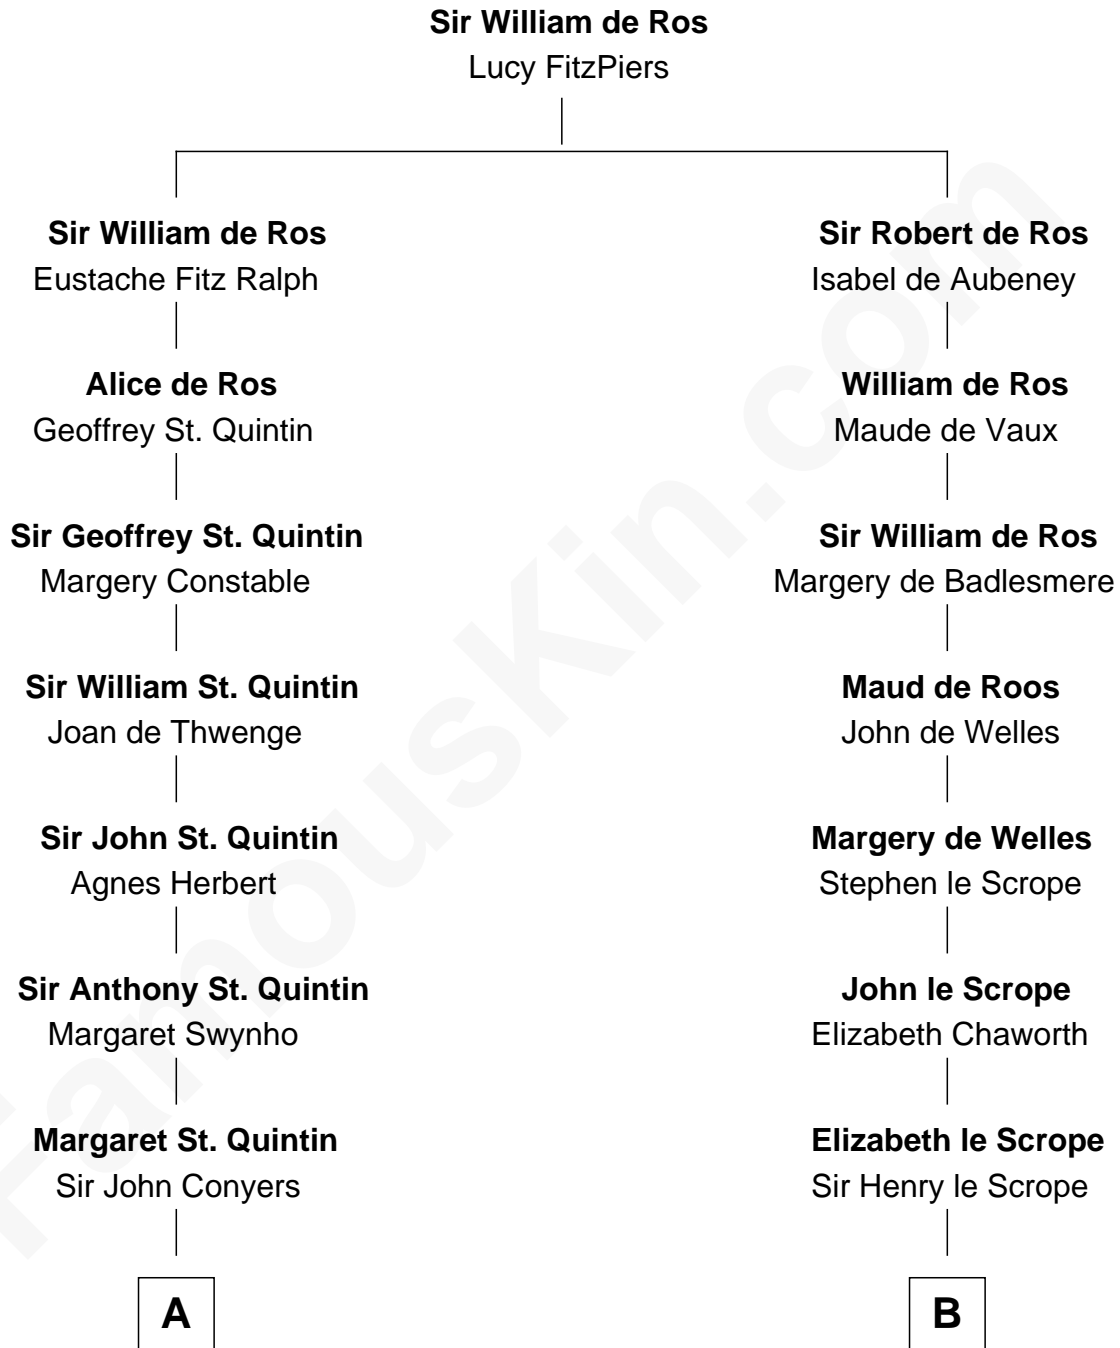

FamousKin.com
Relationship Chart of
Georgia O'Keeffe
American Artist

19th cousin 2 times removed of

Benjamin Harrison
23rd U.S. President

C

Isabella Dunham
Abraham Wyckoff

Charles Wyckoff
Alletta Maria Field

Isabella Wyckoff
George Victor Totto

Ida Ten Eyck Totto
Francis Calyxtus O'Keeffe

Georgia O'Keeffe
American Artist

D

Gen. William Henry Harrison
Anna Tuthill Symmes

John Scott Harrison
Elizabeth Ramsey Irwin