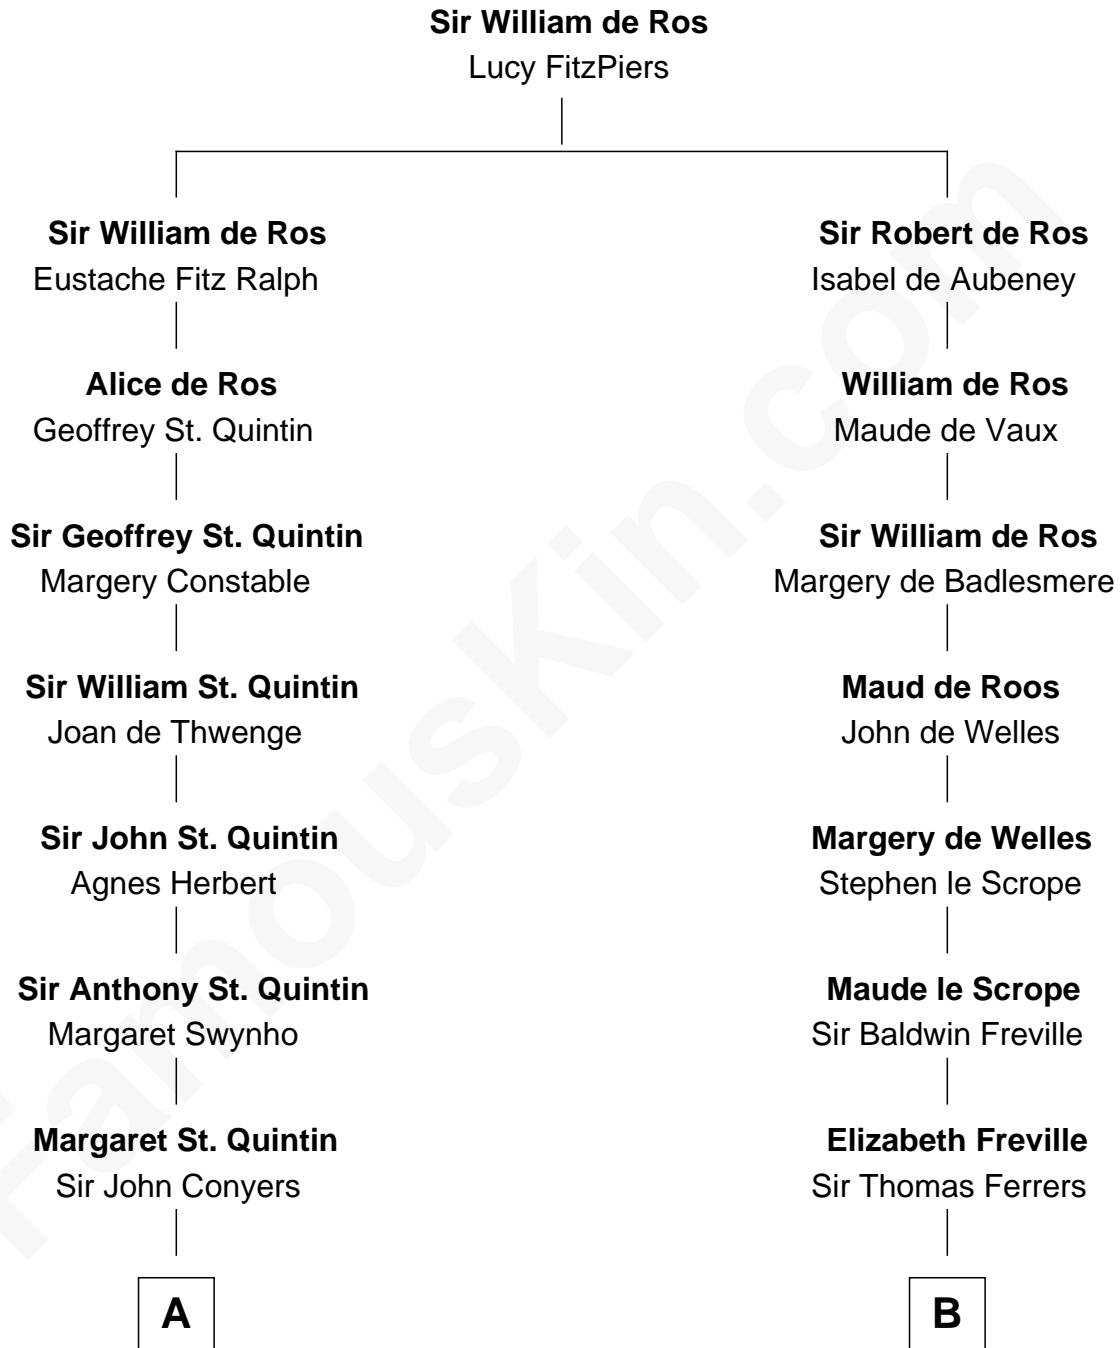

FamousKin.com
Relationship Chart of
Georgia O'Keeffe
American Artist

19th cousin 2 times removed of

Joseph Wharton
Founder of the Wharton School of Business

C

Isabella Dunham

Abraham Wyckoff

Charles Wyckoff

Alletta Maria Field

Isabella Wyckoff

George Victor Totto

Ida Ten Eyck Totto

Francis Calyxtus O'Keeffe

Georgia O'Keeffe

American Artist

D