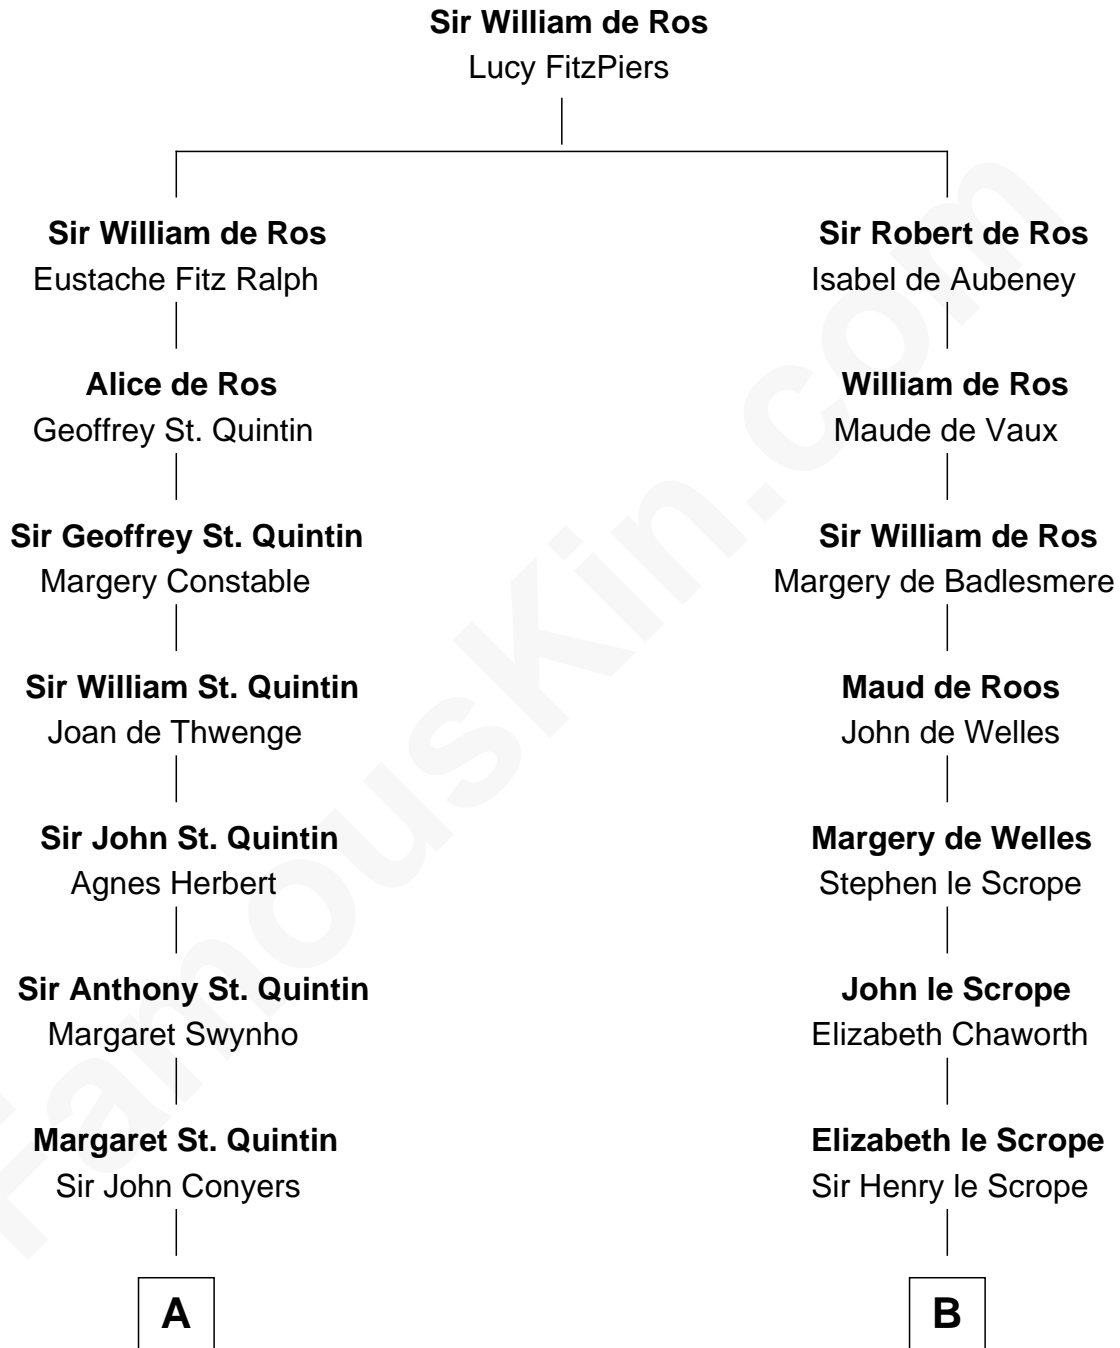

FamousKin.com
Relationship Chart of
Georgia O'Keeffe
American Artist

16th cousin 5 times removed of
Benjamin Harrison V
Signer of the Declaration of Independence

C

—
Isabella Dunham

Abraham Wyckoff

—
Charles Wyckoff

Alletta Maria Field

—
Isabella Wyckoff

George Victor Totto

—
Ida Ten Eyck Totto

Francis Calyxtus O'Keeffe

—
Georgia O'Keeffe

American Artist

FamousKin.com