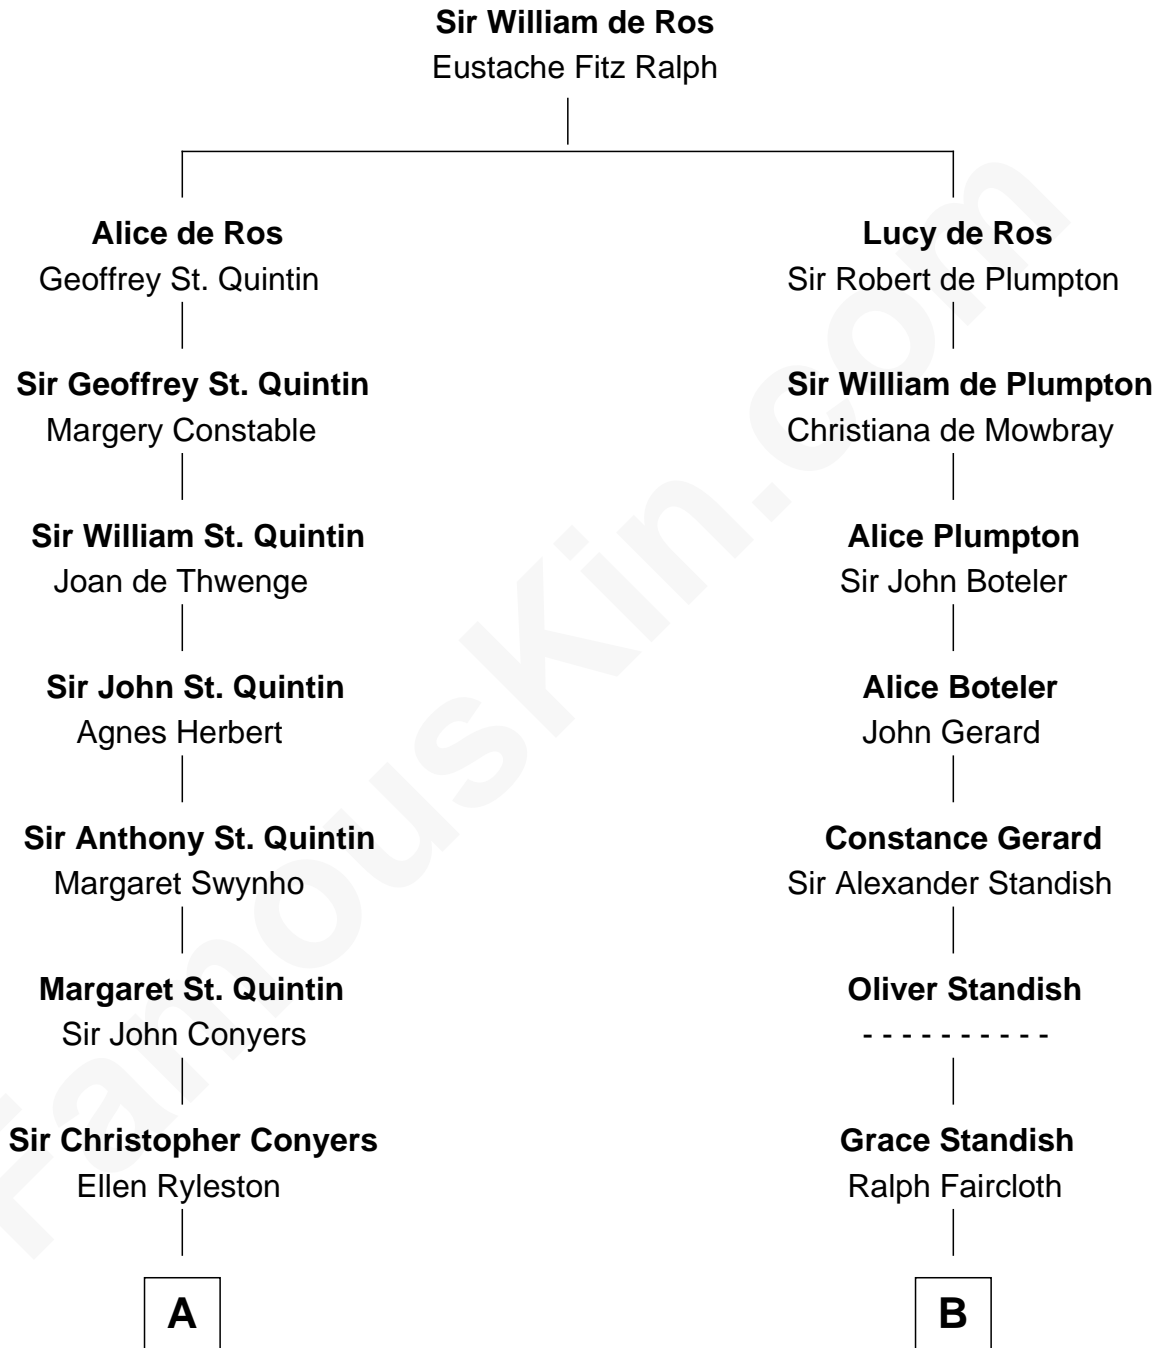

**FamousKin.com**  
**Relationship Chart of**  
**Georgia O'Keeffe**  
*American Artist*

**18th cousin 2 times removed of**  
**Jay Gould**  
*American Railroad "Robber Baron"*

**C**

**Charles Wyckoff**  
Alletta Maria Field

**Isabella Wyckoff**  
George Victor Totto

**Ida Ten Eyck Totto**  
Francis Calyxtus O'Keeffe

**Georgia O'Keeffe**  
*American Artist*

**D**

**John Burr Gould**  
Mary More

**Jay Gould**  
*"Robber Baron"*