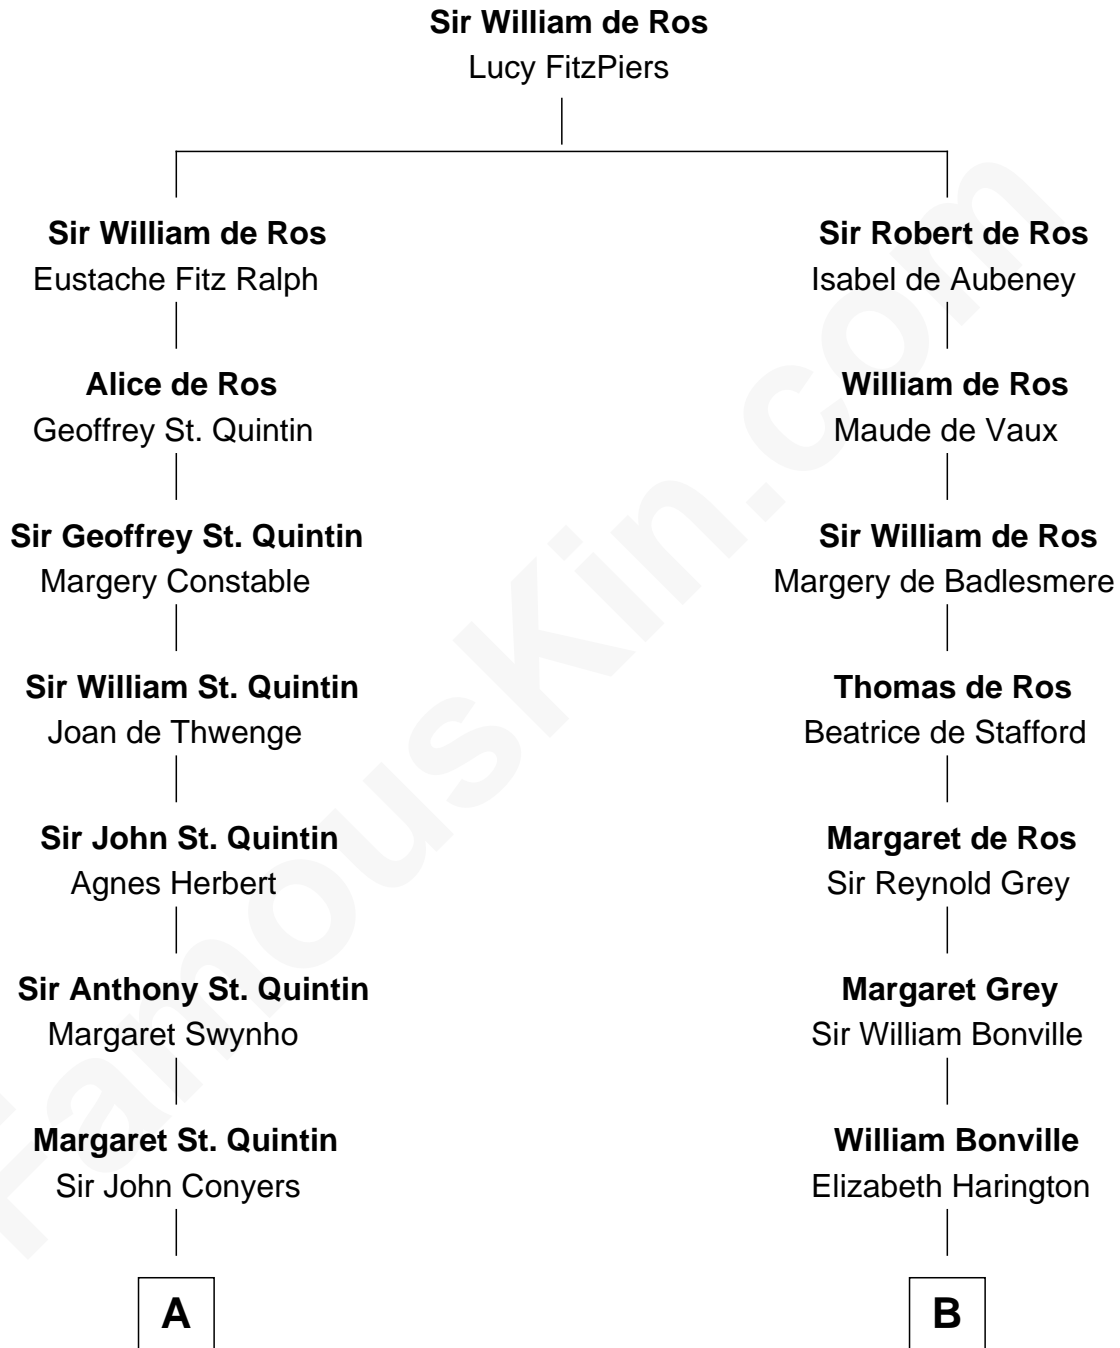

**FamousKin.com**  
**Relationship Chart of**  
**Georgia O'Keeffe**  
*American Artist*

20th cousin 1 time removed of  
**William Marsh Rice**  
*Founder of Rice University*

**C**

**Isabella Dunham**

Abraham Wyckoff

**Charles Wyckoff**

Alletta Maria Field

**Isabella Wyckoff**

George Victor Totto

**Ida Ten Eyck Totto**

Francis Calyxtus O'Keeffe

**Georgia O'Keeffe**

*American Artist*

**D**

**Hannah Holbrook**

Urban Bates

**Sarah Bates**

David Rice

**David Rice**

Patty Hall

**William Marsh Rice**