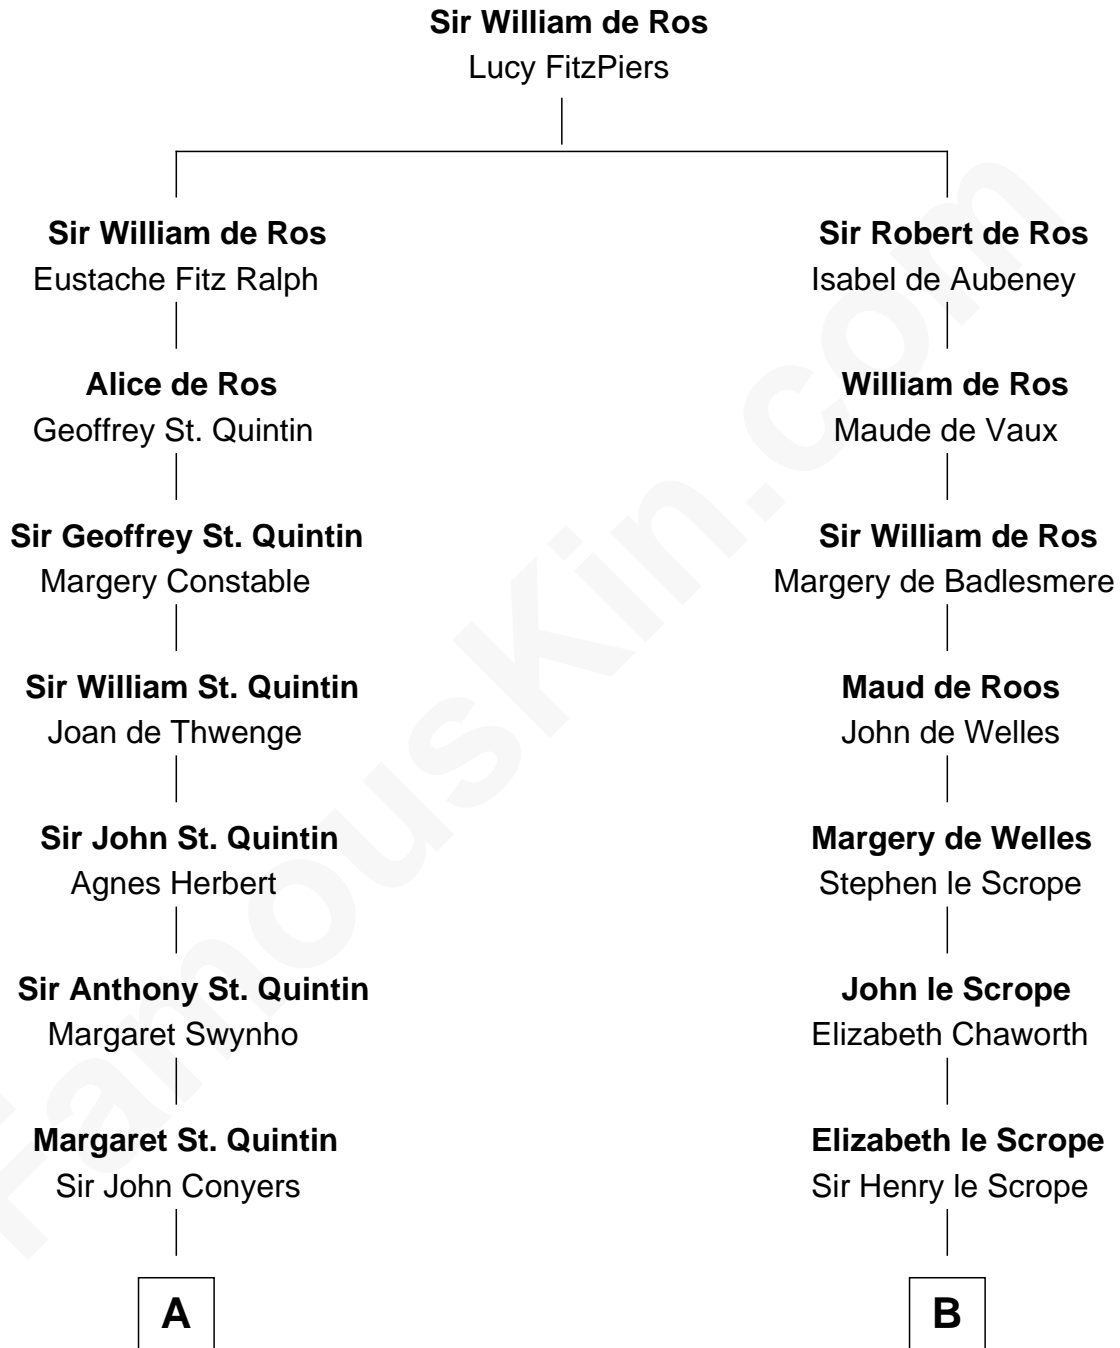

FamousKin.com
Relationship Chart of
Georgia O'Keeffe
American Artist

20th cousin 1 time removed of
Harry F. Byrd
50th Governor of Virginia

C

Isabella Dunham

Abraham Wyckoff

Charles Wyckoff

Alletta Maria Field

Isabella Wyckoff

George Victor Totto

Ida Ten Eyck Totto

Francis Calyxtus O'Keeffe

Georgia O'Keeffe

American Artist

D

Anne Harrison