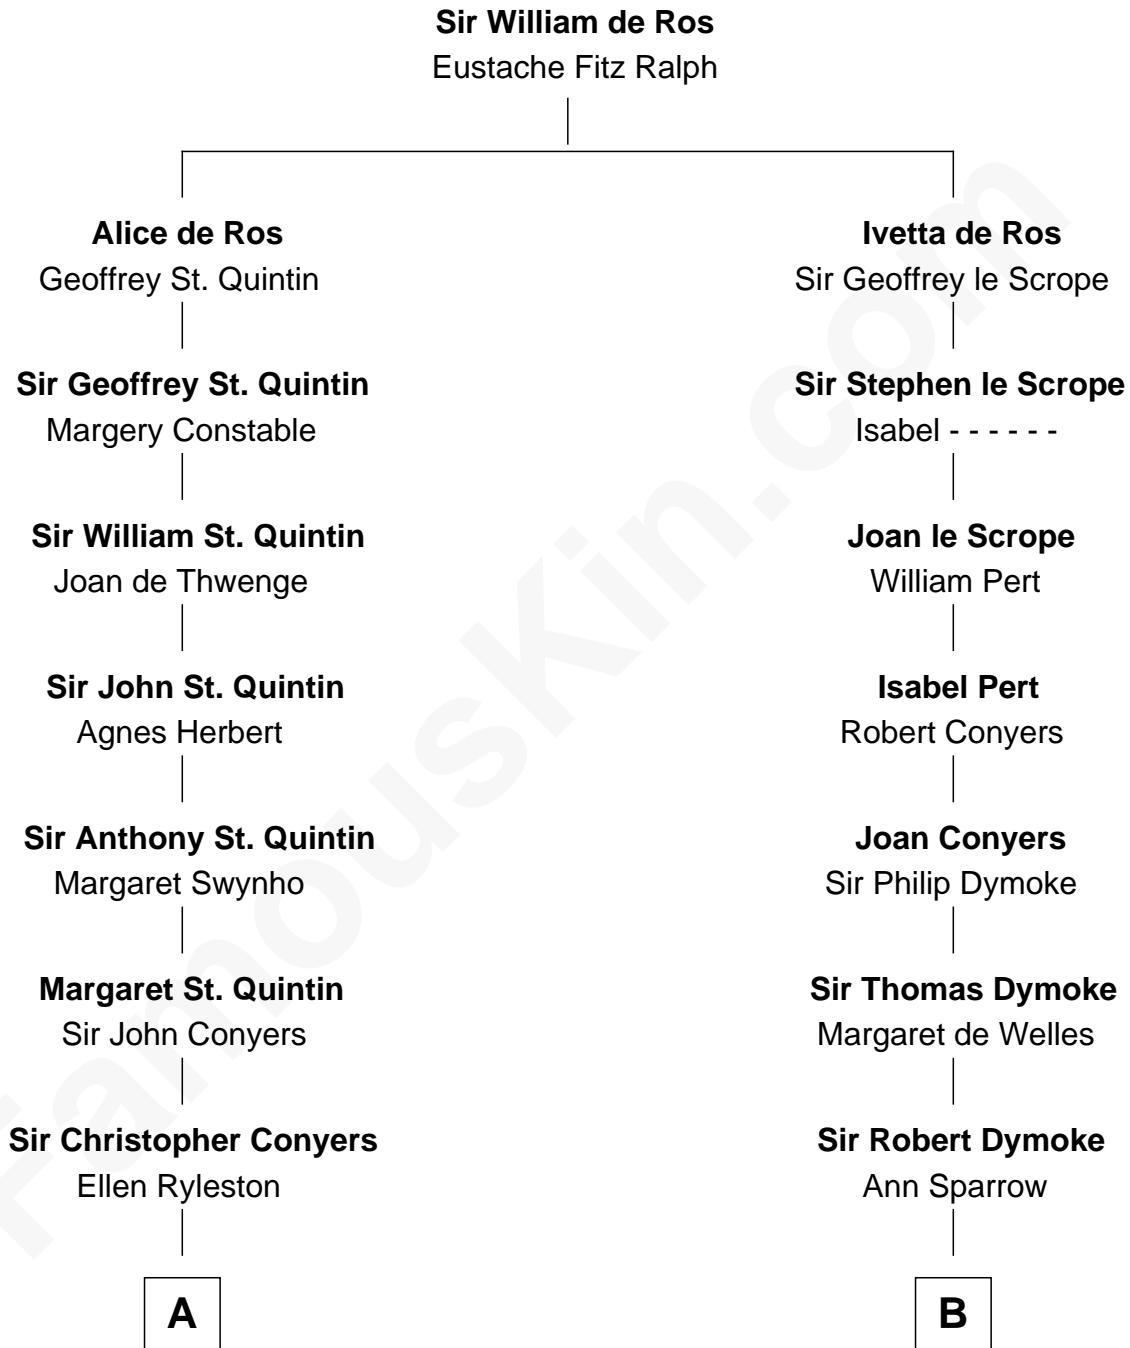

**FamousKin.com**  
**Relationship Chart of**  
**Georgia O'Keeffe**  
*American Artist*

**15th cousin 5 times removed of**  
**Meriwether Lewis**  
*Lewis and Clark Expedition*

**C**

—  
**Charles Wyckoff**

Alletta Maria Field

—  
**Isabella Wyckoff**

George Victor Totto

—  
**Ida Ten Eyck Totto**

Francis Calyxtus O'Keeffe

—  
**Georgia O'Keeffe**

*American Artist*

FamousKin.com