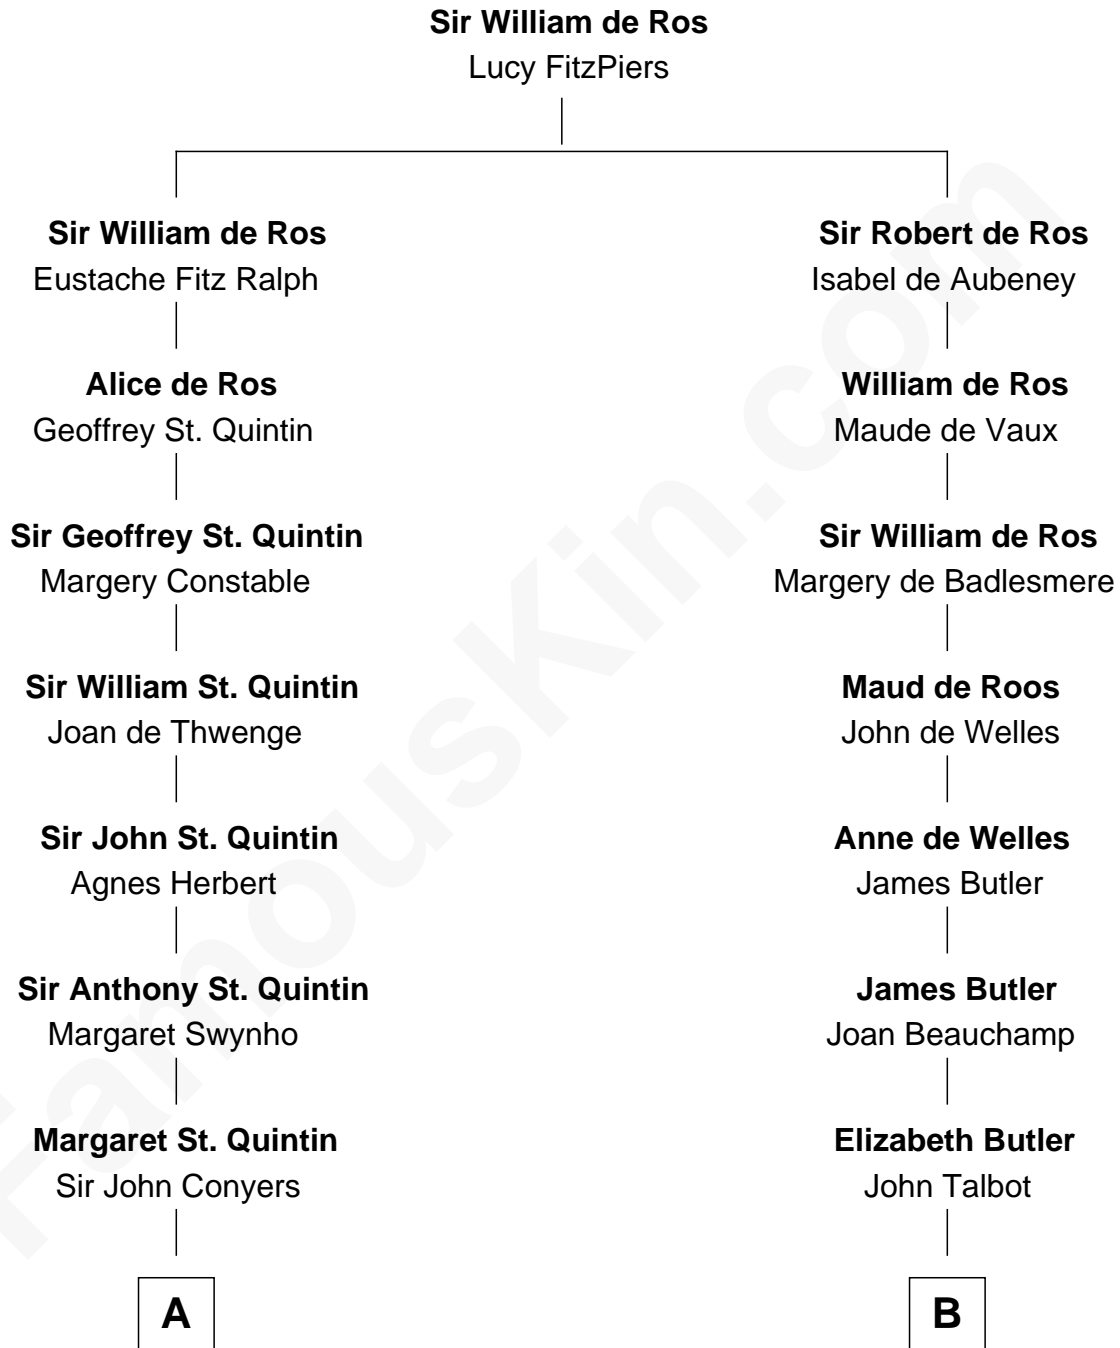

FamousKin.com
Relationship Chart of
Georgia O'Keeffe
American Artist

20th cousin 1 time removed of
Olivia De Havilland
Movie Actress

C

Isabella Dunham

Abraham Wyckoff

Charles Wyckoff

Alletta Maria Field

Isabella Wyckoff

George Victor Totto

Ida Ten Eyck Totto

Francis Calyxtus O'Keeffe

Georgia O'Keeffe

American Artist

D

John Molesworth

Louise Tomkyns