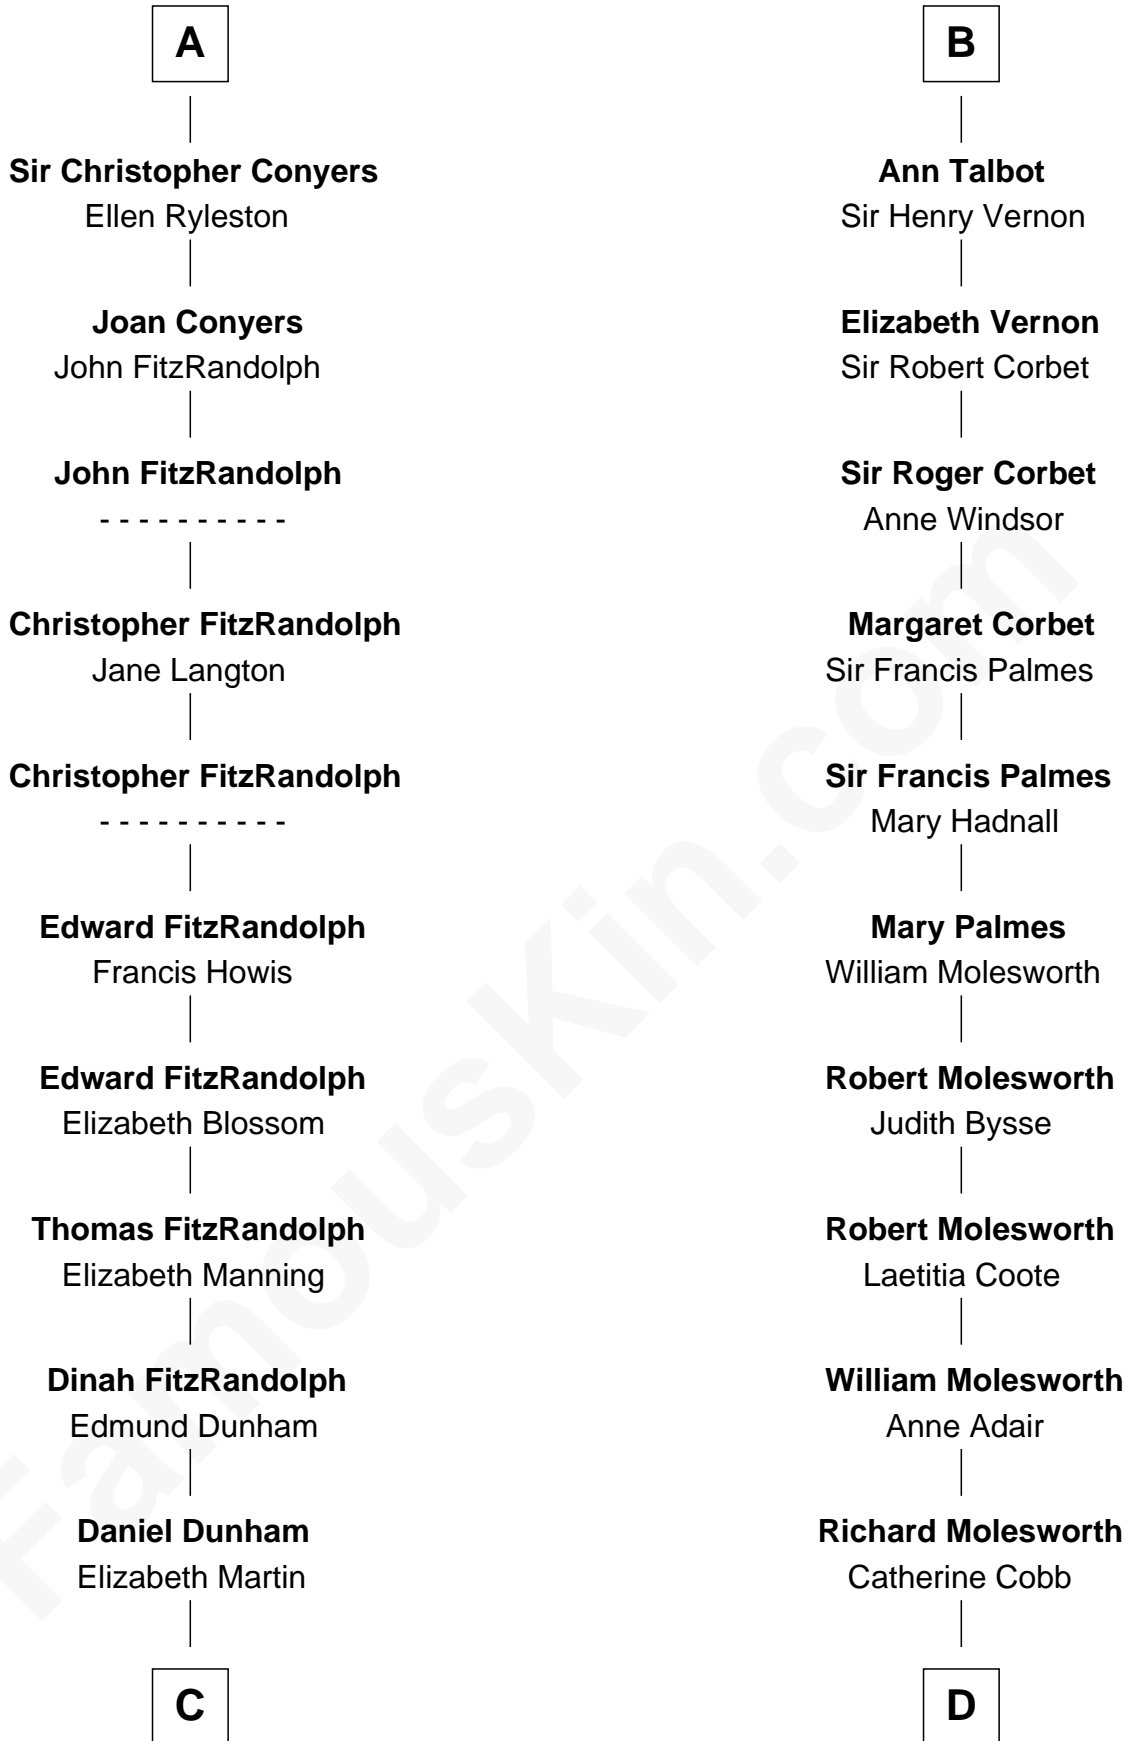

FamousKin.com
Relationship Chart of
Georgia O'Keeffe
American Artist

20th cousin 1 time removed of
Olivia De Havilland
Movie Actress

C

Isabella Dunham

Abraham Wyckoff

Charles Wyckoff

Alletta Maria Field

Isabella Wyckoff

George Victor Totto

Ida Ten Eyck Totto

Francis Calyxtus O'Keeffe

Georgia O'Keeffe

American Artist

D

John Molesworth

Louise Tomkyns

Margaret Letitia Molesworth

Charles Richard De Havilland

Walter Augustus De Havilland

Lillian Augusta Ruse

Olivia De Havilland

Movie Actress