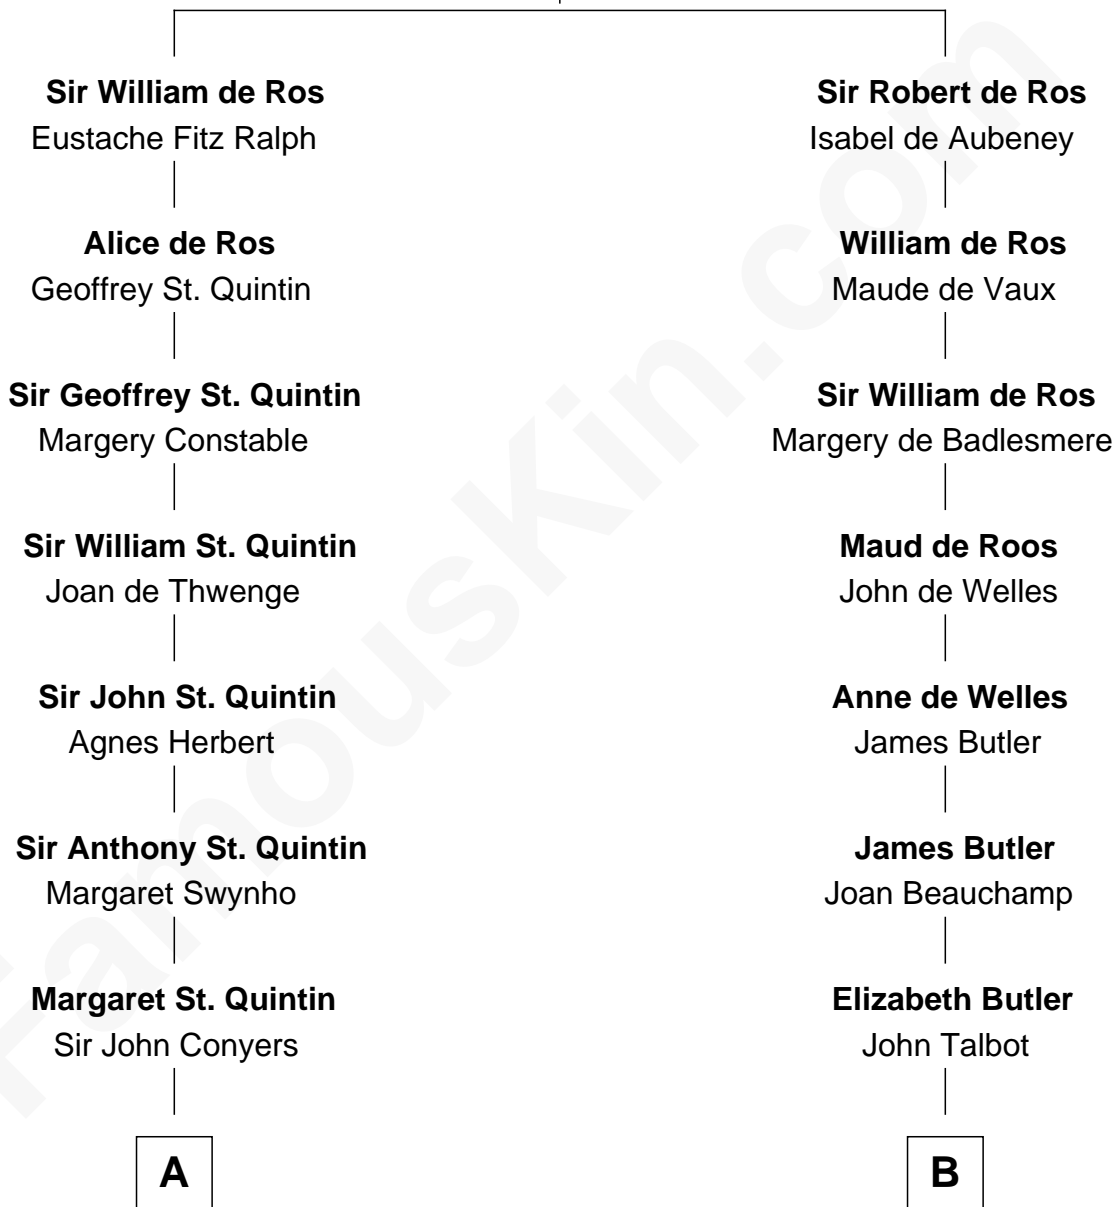

**FamousKin.com**  
**Relationship Chart of**  
**Georgia O'Keeffe**  
*American Artist*

20th cousin 1 time removed of

**Joan Fontaine**  
*Movie Actress*

**Sir William de Ros**  
 Lucy FitzPiers

**C**

**Isabella Dunham**

Abraham Wyckoff

**Charles Wyckoff**

Alletta Maria Field

**Isabella Wyckoff**

George Victor Totto

**Ida Ten Eyck Totto**

Francis Calyxtus O'Keeffe

**Georgia O'Keeffe**