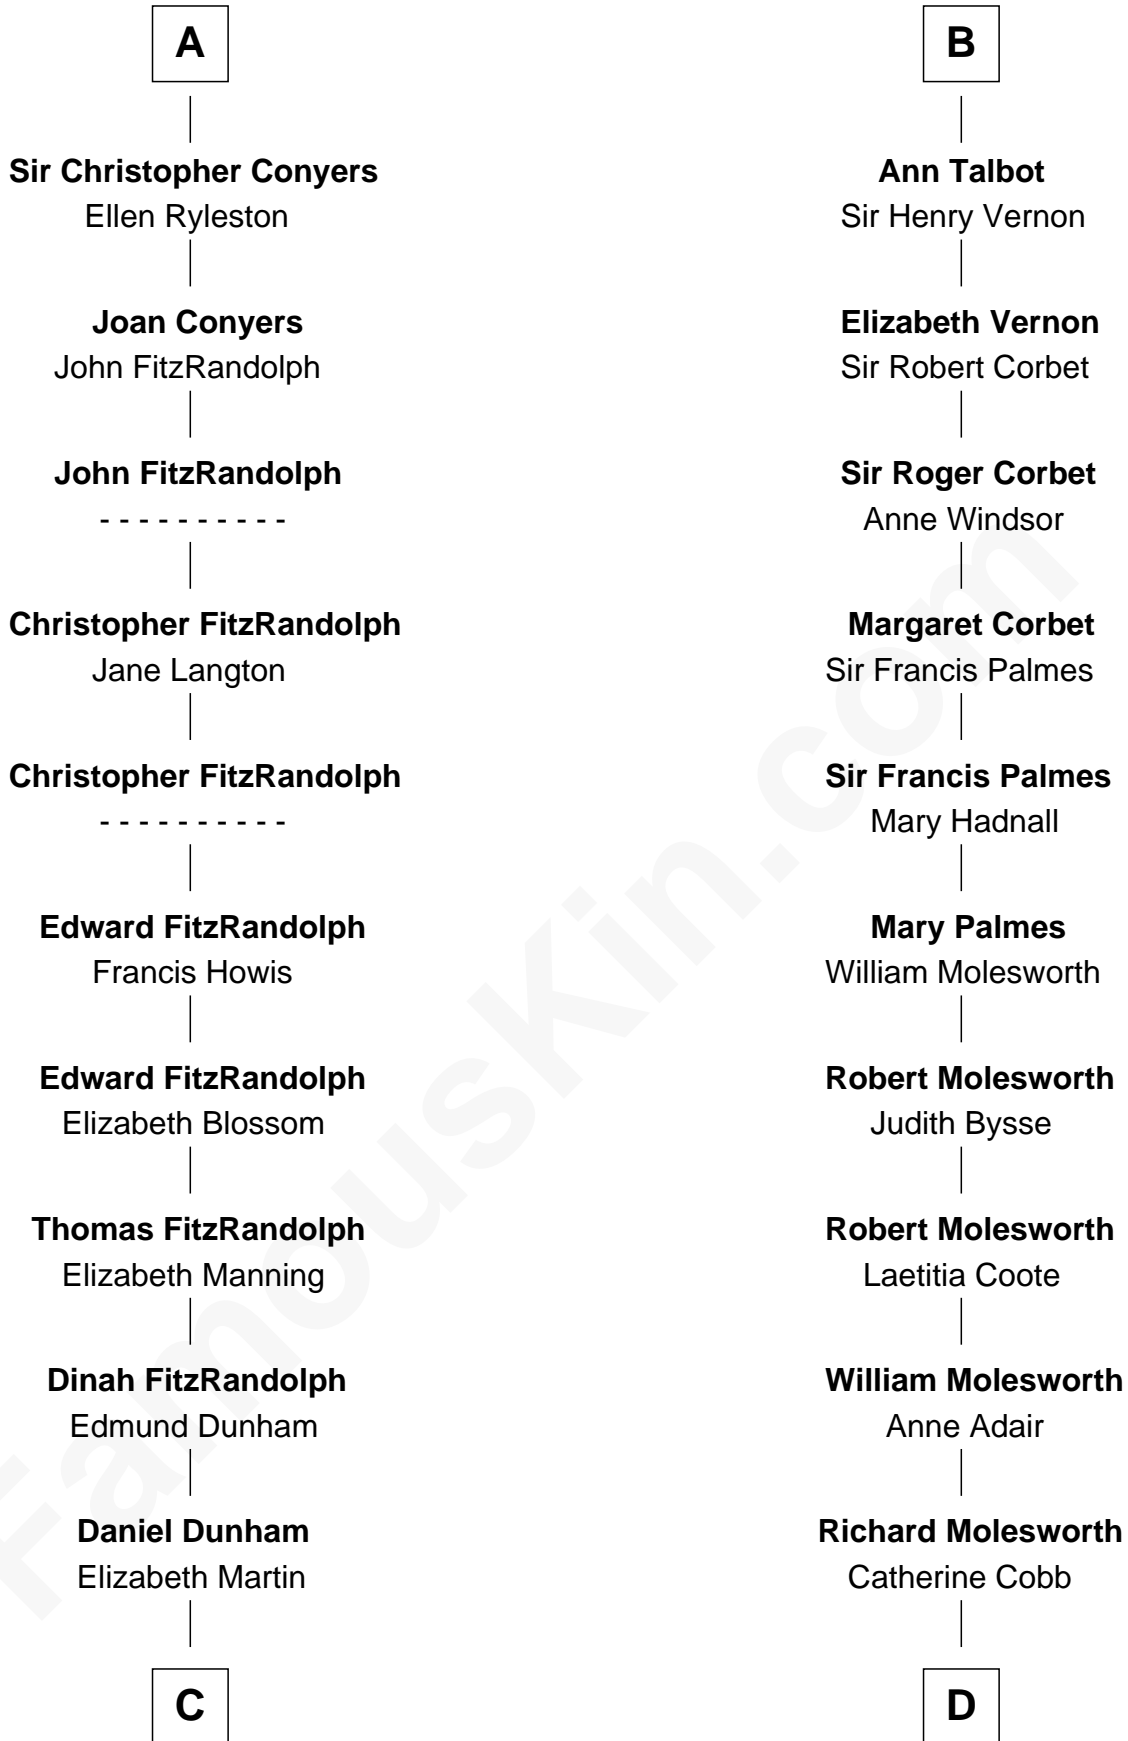

**FamousKin.com**  
**Relationship Chart of**  
**Georgia O'Keeffe**  
*American Artist*

20th cousin 1 time removed of

**Joan Fontaine**  
*Movie Actress*

**Sir William de Ros**  
 Lucy FitzPiers

**C**

**Isabella Dunham**

Abraham Wyckoff

**Charles Wyckoff**

Alletta Maria Field

**Isabella Wyckoff**

George Victor Totto

**Ida Ten Eyck Totto**

Francis Calyxtus O'Keeffe

**Georgia O'Keeffe**

*American Artist*

**D**

**John Molesworth**

Louise Tomkyns

**Margaret Letitia Molesworth**

Charles Richard De Havilland

**Walter Augustus De Havilland**

Lillian Augusta Ruse