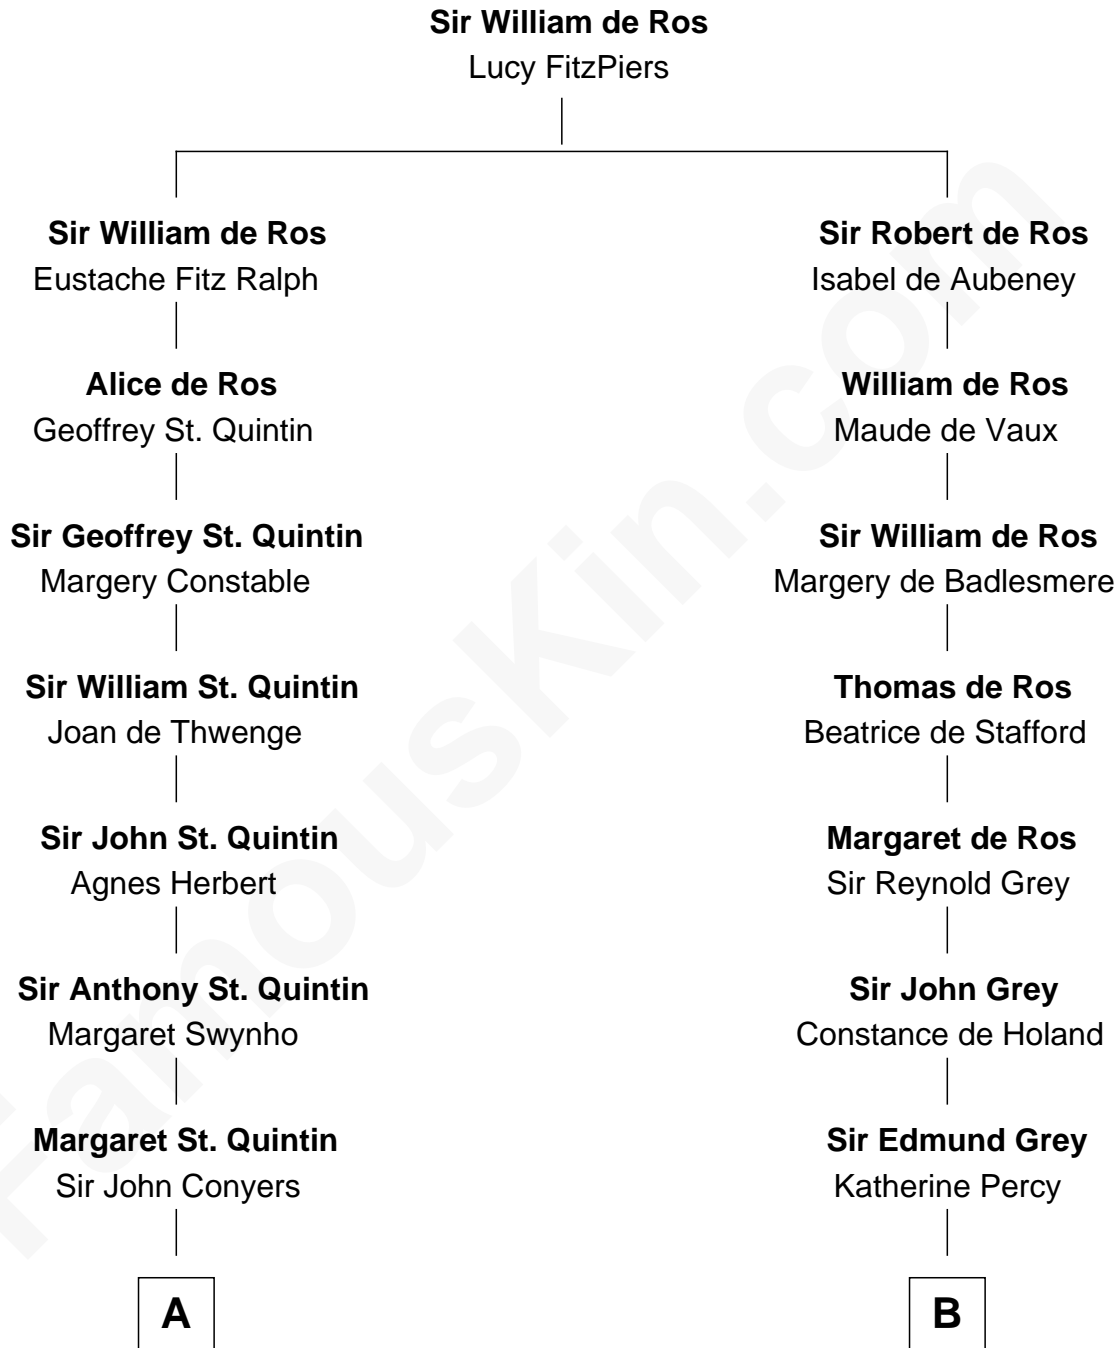

**FamousKin.com**  
**Relationship Chart of**  
**Georgia O'Keeffe**  
*American Artist*

15th cousin 6 times removed of  
**George Clinton**  
*4th U.S. Vice President*

**C**

—  
**Isabella Dunham**

Abraham Wyckoff

—  
**Charles Wyckoff**

Alletta Maria Field

—  
**Isabella Wyckoff**

George Victor Totto

—  
**Ida Ten Eyck Totto**

Francis Calyxtus O'Keeffe

—  
**Georgia O'Keeffe**

*American Artist*