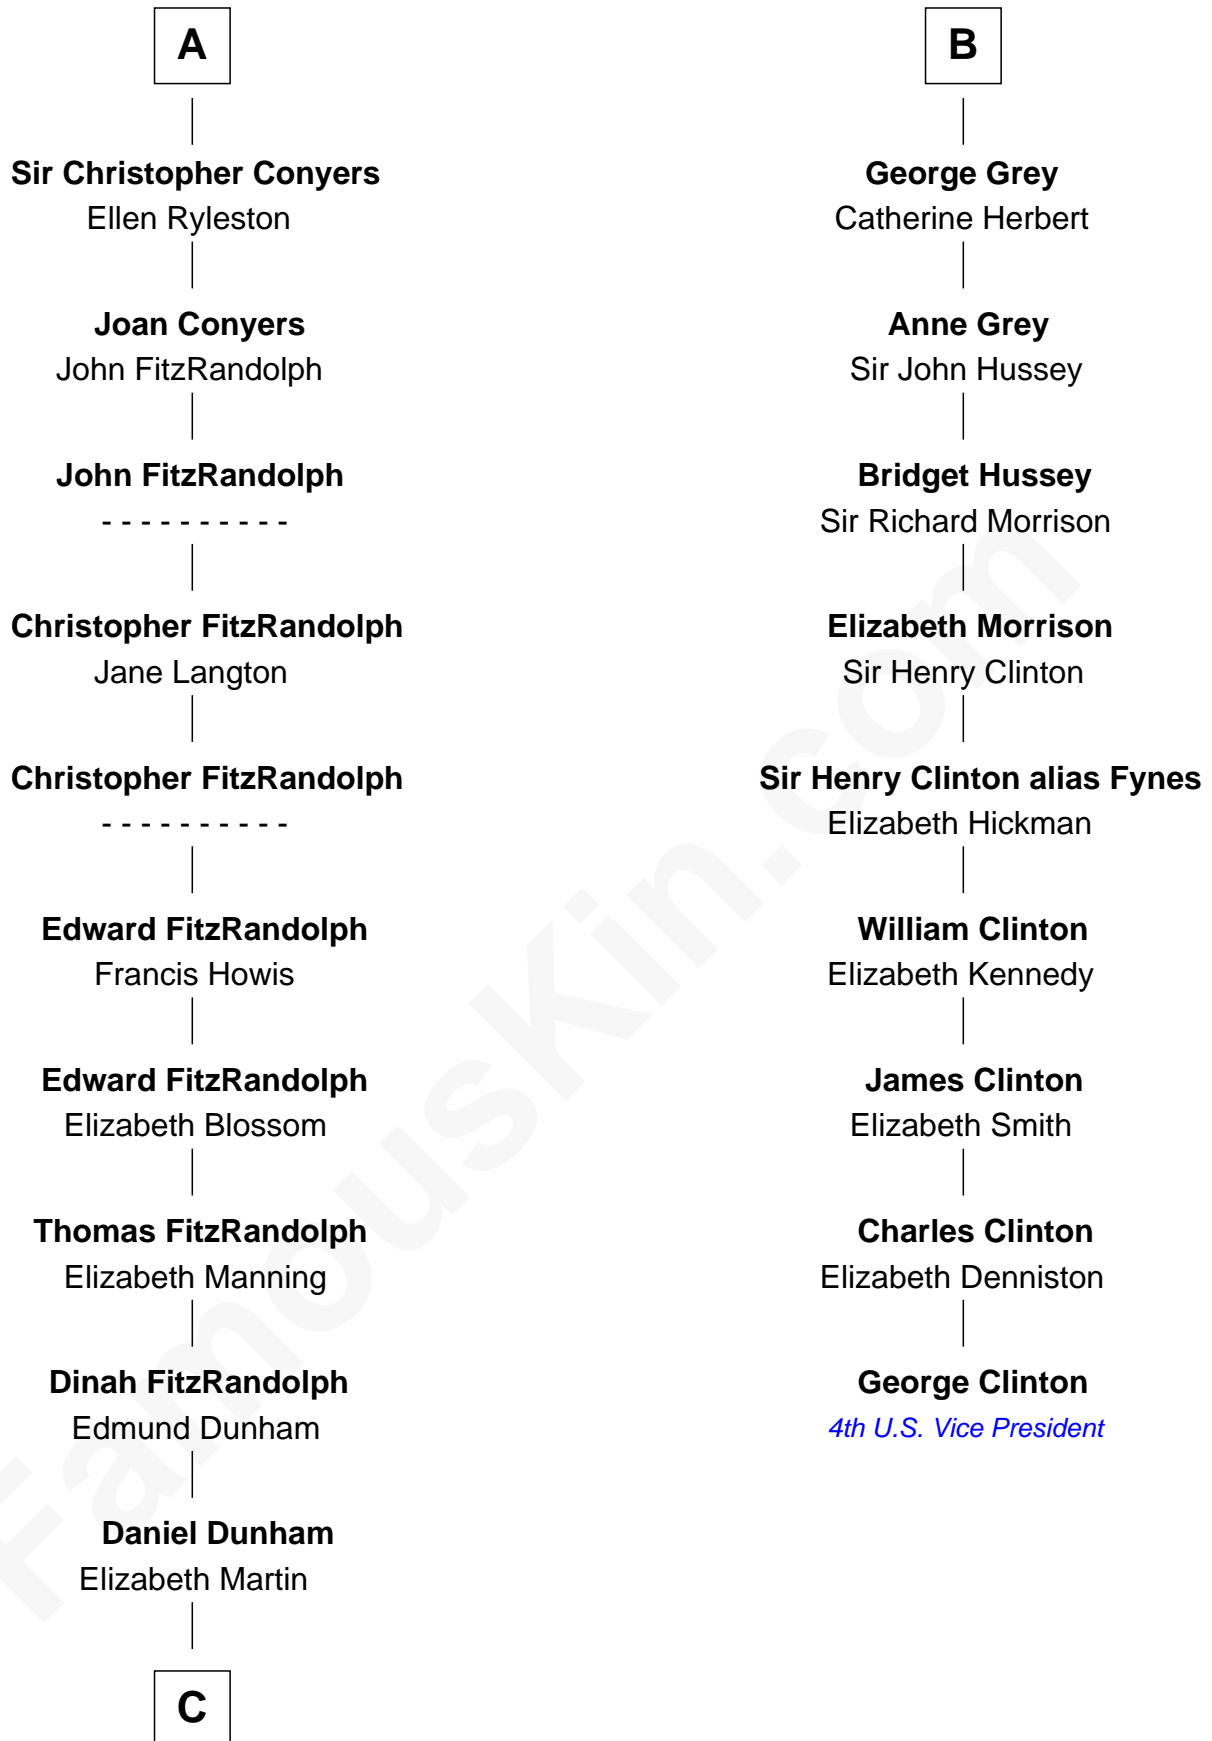

**FamousKin.com**  
**Relationship Chart of**  
**Georgia O'Keeffe**  
*American Artist*

15th cousin 6 times removed of  
**George Clinton**  
*4th U.S. Vice President*

**C**

—  
**Isabella Dunham**

Abraham Wyckoff

—  
**Charles Wyckoff**

Alletta Maria Field

—  
**Isabella Wyckoff**

George Victor Totto

—  
**Ida Ten Eyck Totto**

Francis Calyxtus O'Keeffe

—  
**Georgia O'Keeffe**

*American Artist*