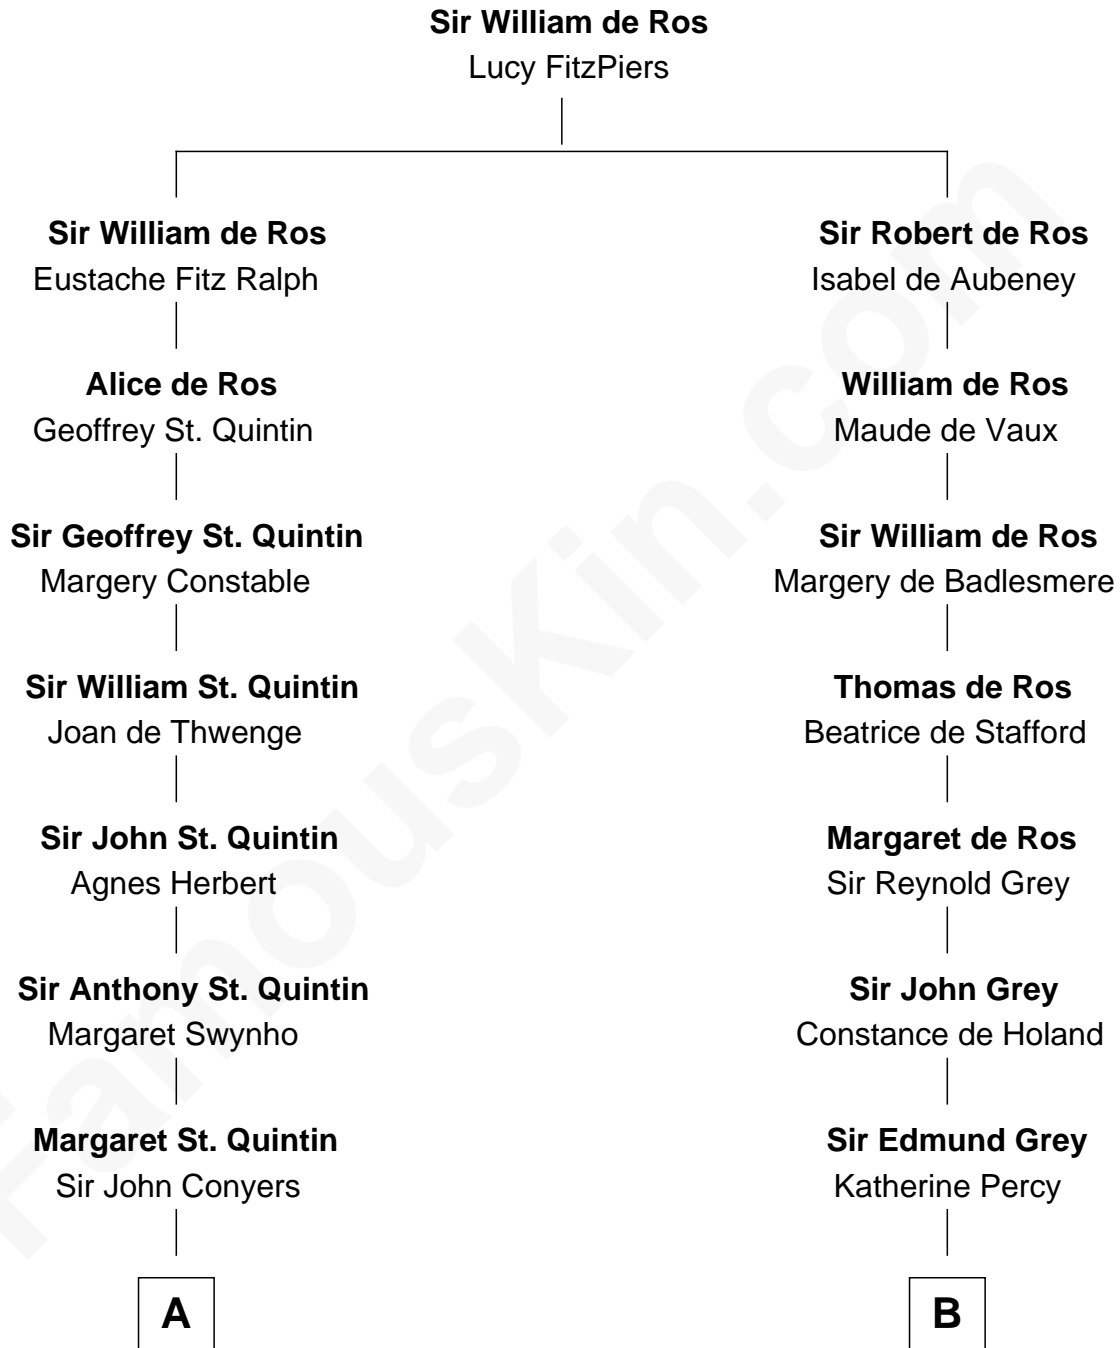

**FamousKin.com**  
**Relationship Chart of**  
**Georgia O'Keeffe**  
*American Artist*

16th cousin 5 times removed of

**DeWitt Clinton**  
*6th Governor of New York*

**C**

—  
**Isabella Dunham**

Abraham Wyckoff

—  
**Charles Wyckoff**

Alletta Maria Field

—  
**Isabella Wyckoff**

George Victor Totto

—  
**Ida Ten Eyck Totto**

Francis Calyxtus O'Keeffe

—  
**Georgia O'Keeffe**

*American Artist*