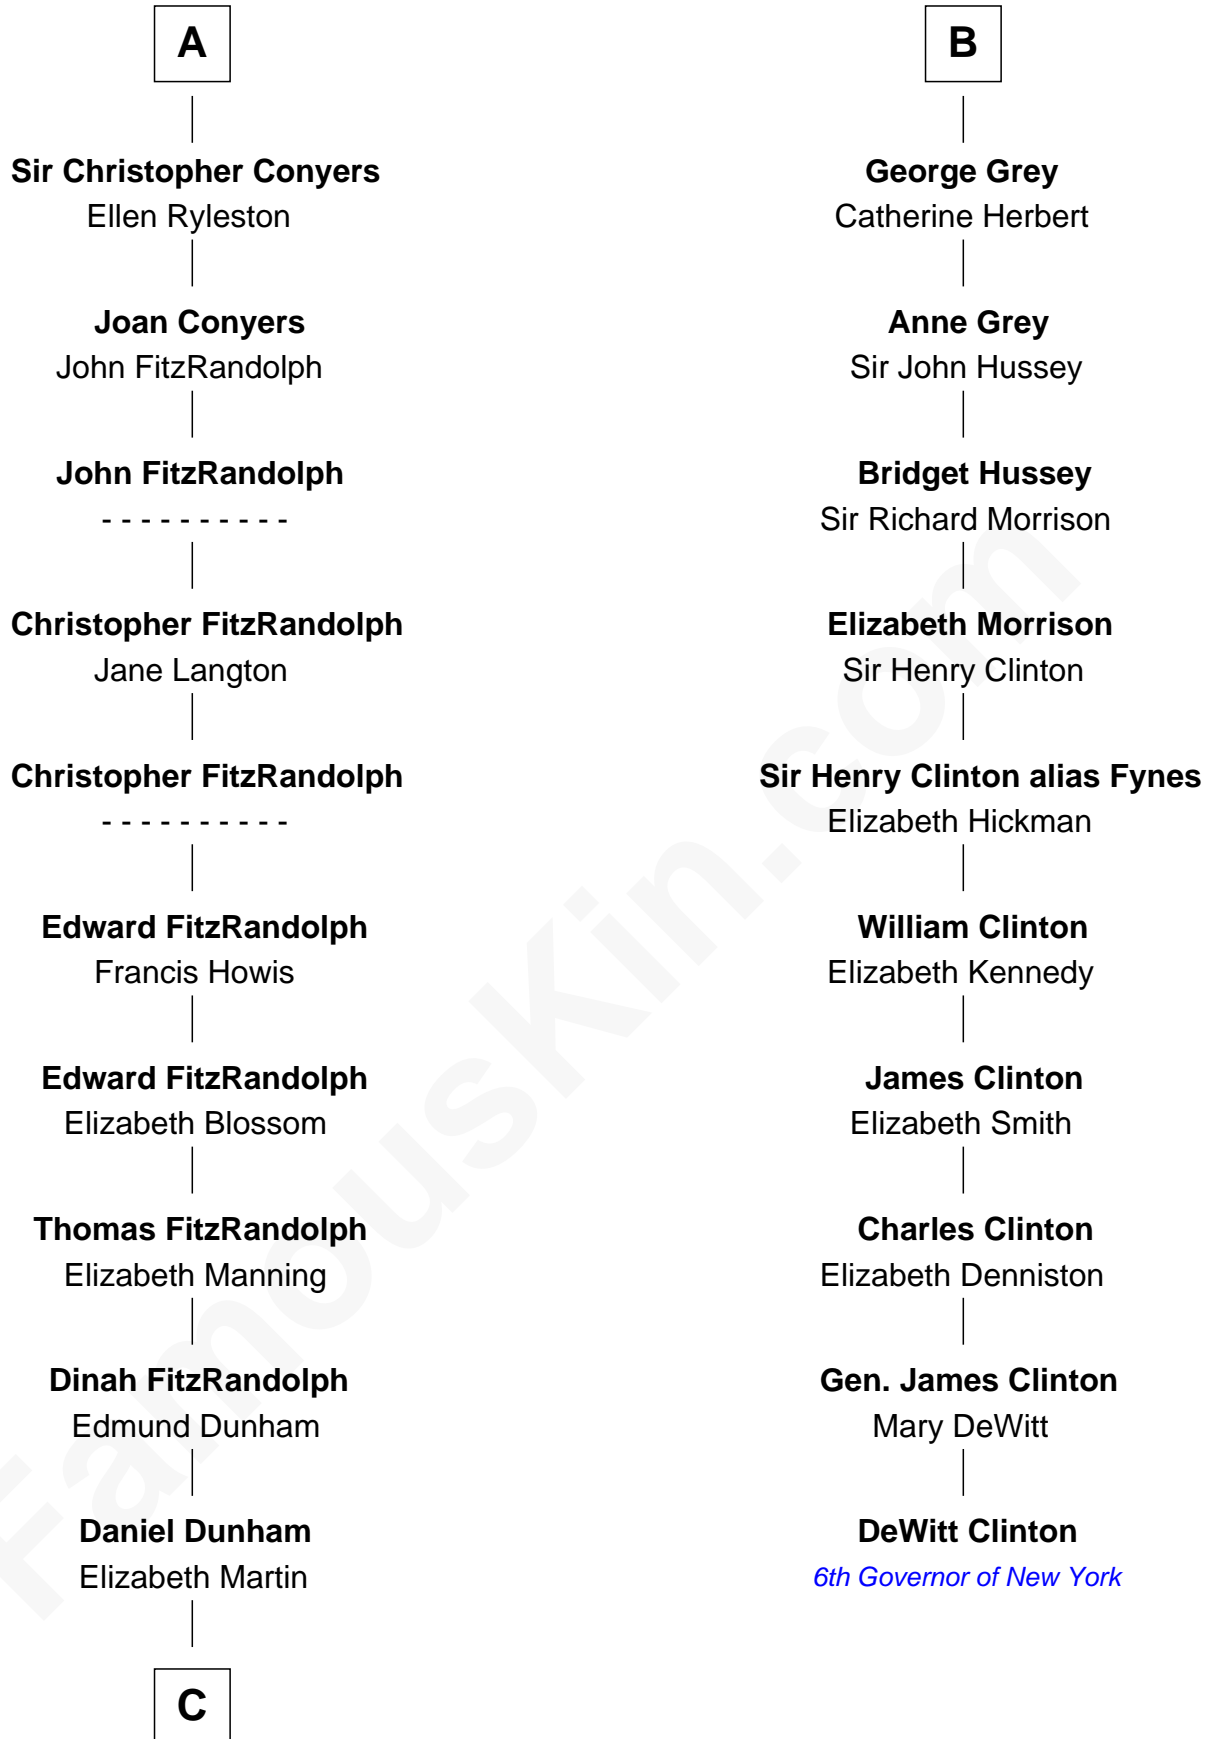

**FamousKin.com**  
**Relationship Chart of**  
**Georgia O'Keeffe**  
*American Artist*

16th cousin 5 times removed of

**DeWitt Clinton**  
*6th Governor of New York*

**C**

—  
**Isabella Dunham**

Abraham Wyckoff

—  
**Charles Wyckoff**

Alletta Maria Field

—  
**Isabella Wyckoff**

George Victor Totto

—  
**Ida Ten Eyck Totto**

Francis Calyxtus O'Keeffe

—  
**Georgia O'Keeffe**

*American Artist*