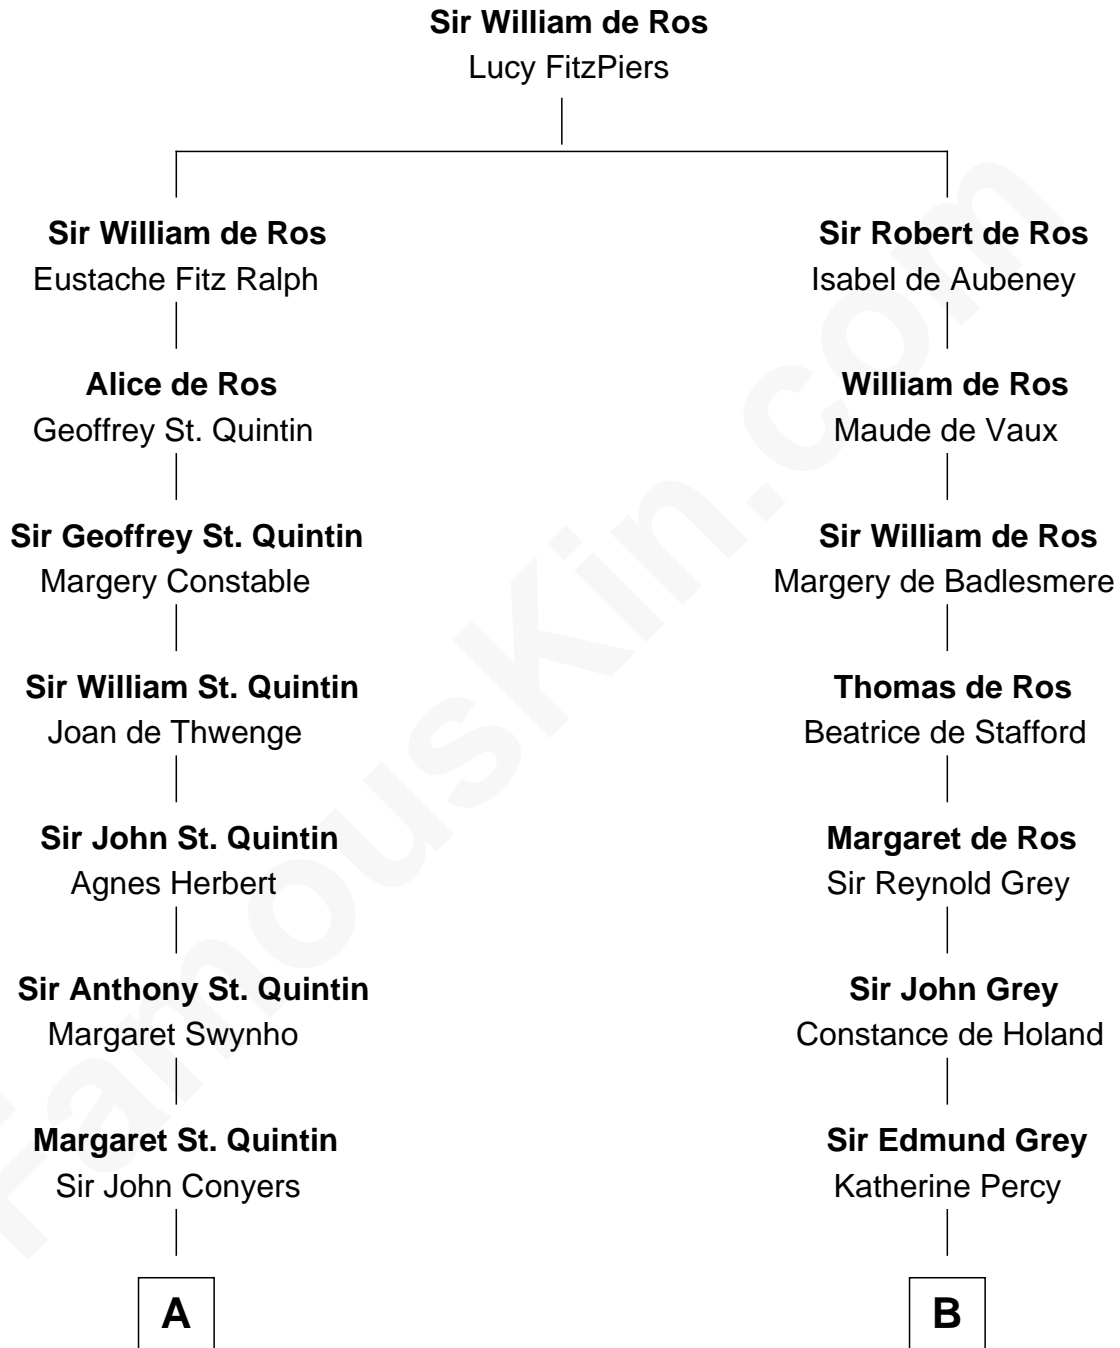

**FamousKin.com**  
**Relationship Chart of**  
**Georgia O'Keeffe**  
*American Artist*

18th cousin 3 times removed of

**Lt. Gen. James Brudenell**  
*Leader of the "Charge of the Light Brigade"*

**C**

**Isabella Dunham**  
Abraham Wyckoff

**Charles Wyckoff**  
Alletta Maria Field

**Isabella Wyckoff**  
George Victor Totto

**Ida Ten Eyck Totto**  
Francis Calyxtus O'Keeffe

**Georgia O'Keeffe**  
*American Artist*

**D**

**Robert Brudenell**  
Penelope Anne Cooke