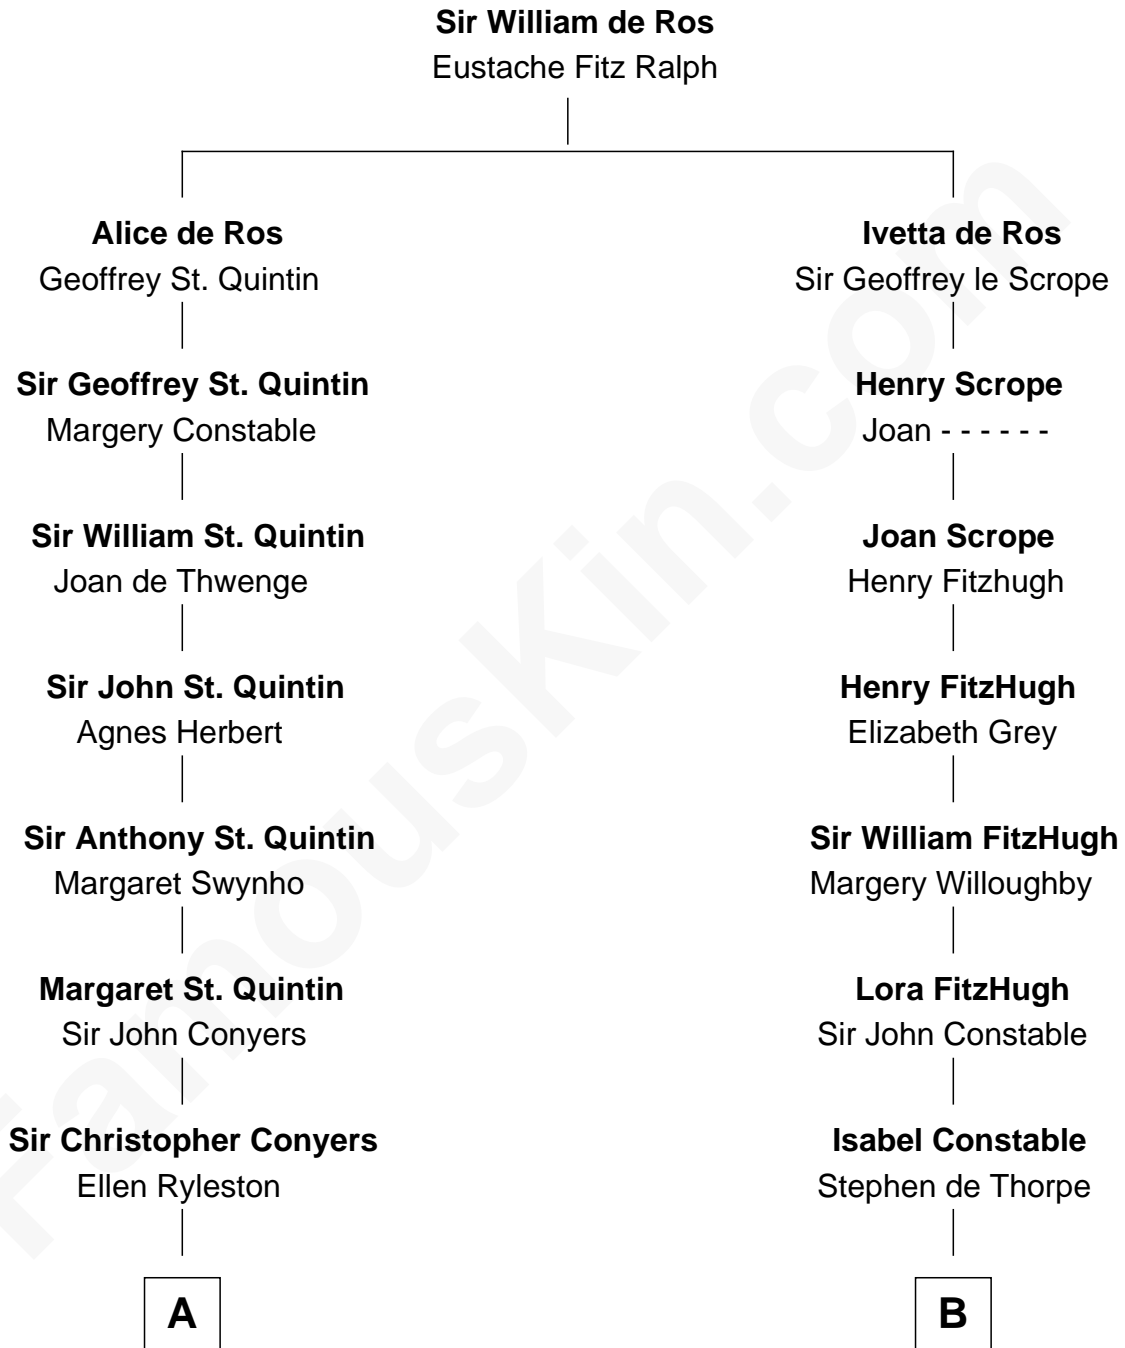

FamousKin.com
Relationship Chart of
Georgia O'Keeffe
American Artist

18th cousin 2 times removed of

Charles A. Pillsbury
Co-Founder of C.A. Pillsbury Co.

C

Charles Wyckoff
Alletta Maria Field

Isabella Wyckoff
George Victor Totto

Ida Ten Eyck Totto
Francis Calyxtus O'Keeffe

Georgia O'Keeffe
American Artist

D

Margaret Sprague Carleton
George Alfred Pillsbury

Charles A. Pillsbury
Co-Founder of C.A. Pillsbury Co.

FamousKin.com