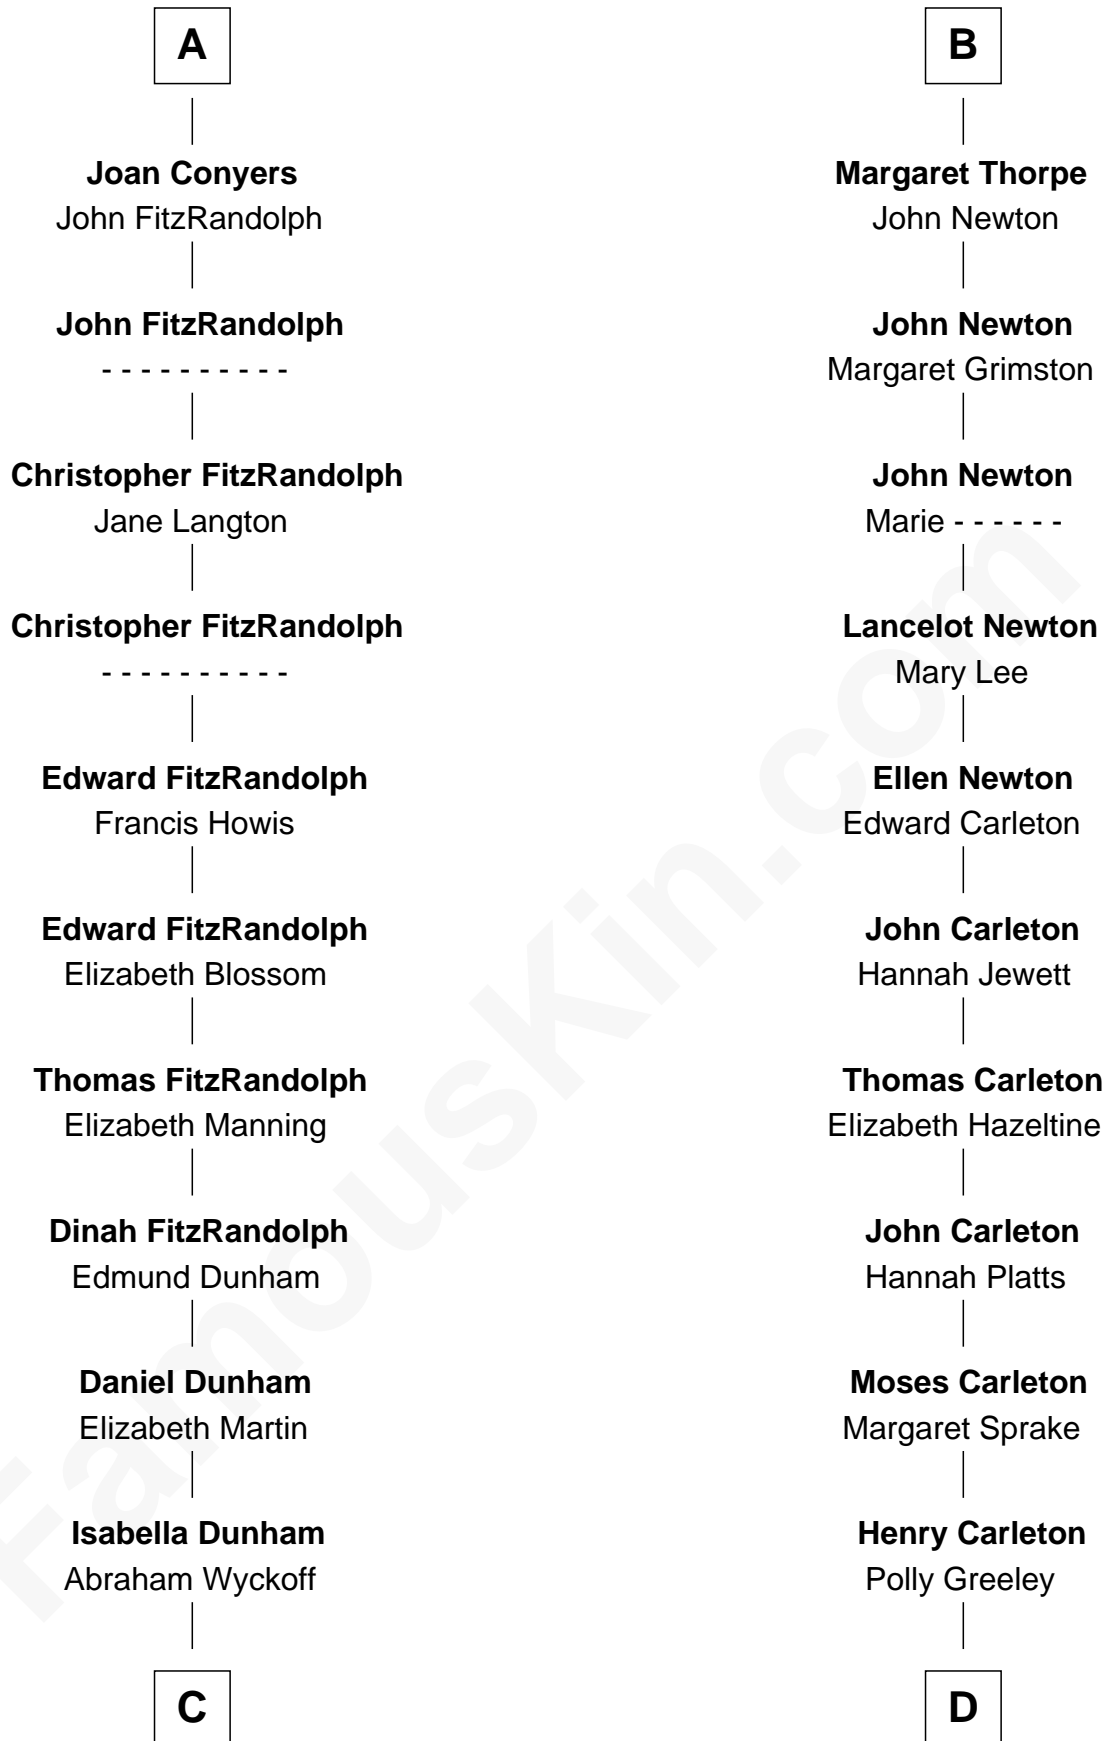

FamousKin.com
Relationship Chart of
Georgia O'Keeffe
American Artist

18th cousin 2 times removed of

Charles A. Pillsbury
Co-Founder of C.A. Pillsbury Co.

C

Charles Wyckoff
Alletta Maria Field

Isabella Wyckoff
George Victor Totto

Ida Ten Eyck Totto
Francis Calyxtus O'Keeffe

Georgia O'Keeffe
American Artist

D

Margaret Sprague Carleton
George Alfred Pillsbury

Charles A. Pillsbury
Co-Founder of C.A. Pillsbury Co.

FamousKin.com