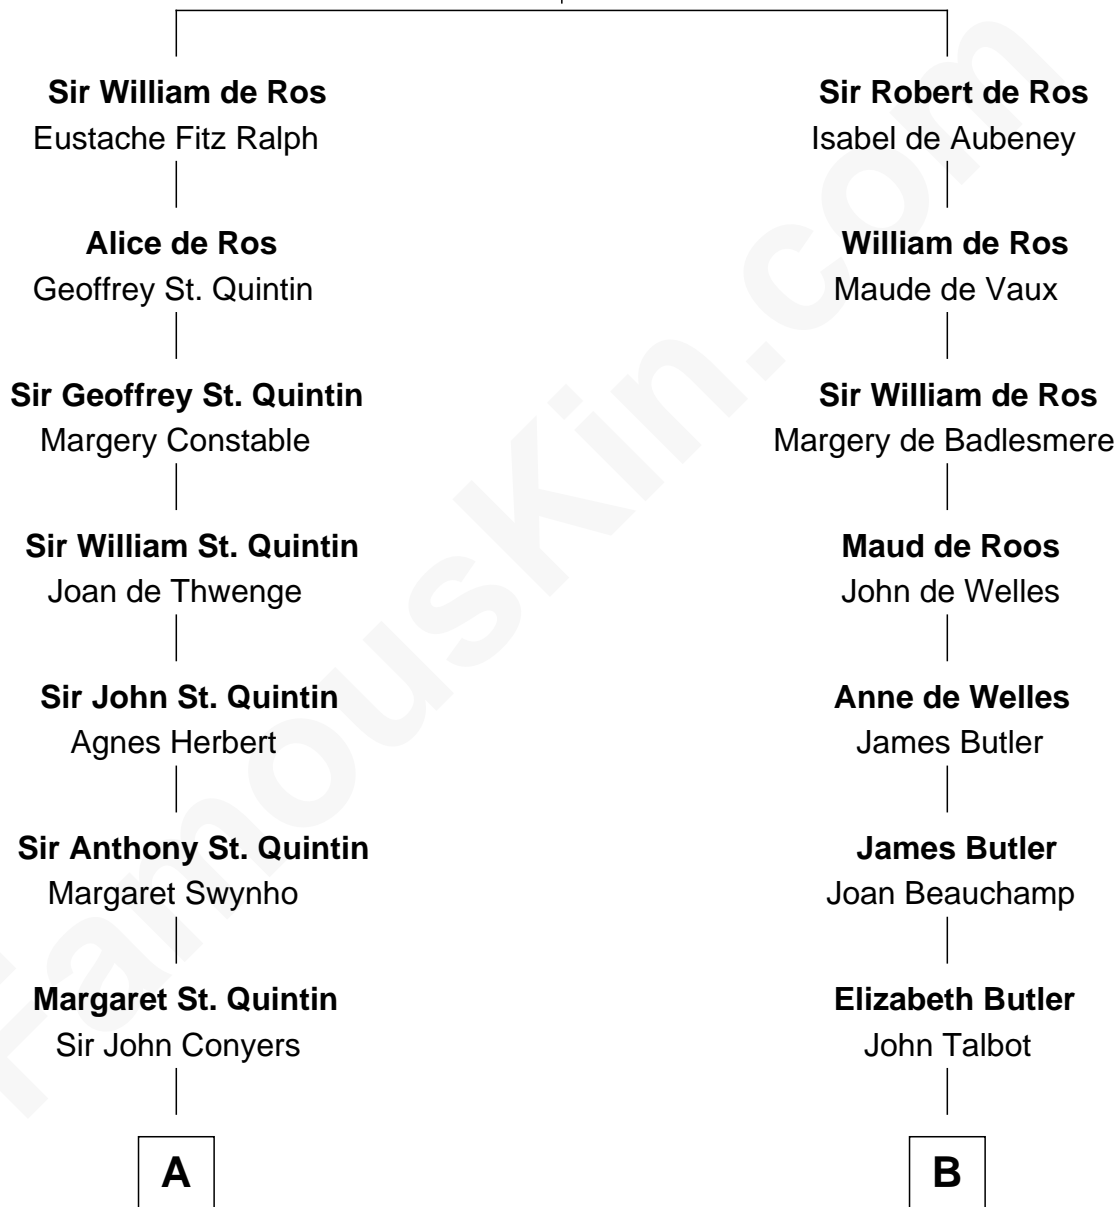

FamousKin.com Relationship Chart of

Georgia O'Keeffe

American Artist

21st cousin of

Melvyn Douglas

Movie Actor

Sir William de Ros

Lucy FitzPiers

C

Isabella Dunham
Abraham Wyckoff

Charles Wyckoff
Alletta Maria Field

Isabella Wyckoff
George Victor Totto

Ida Ten Eyck Totto
Francis Calyxtus O'Keeffe

Georgia O'Keeffe
American Artist

D

Richard Douglas
Lucy Way