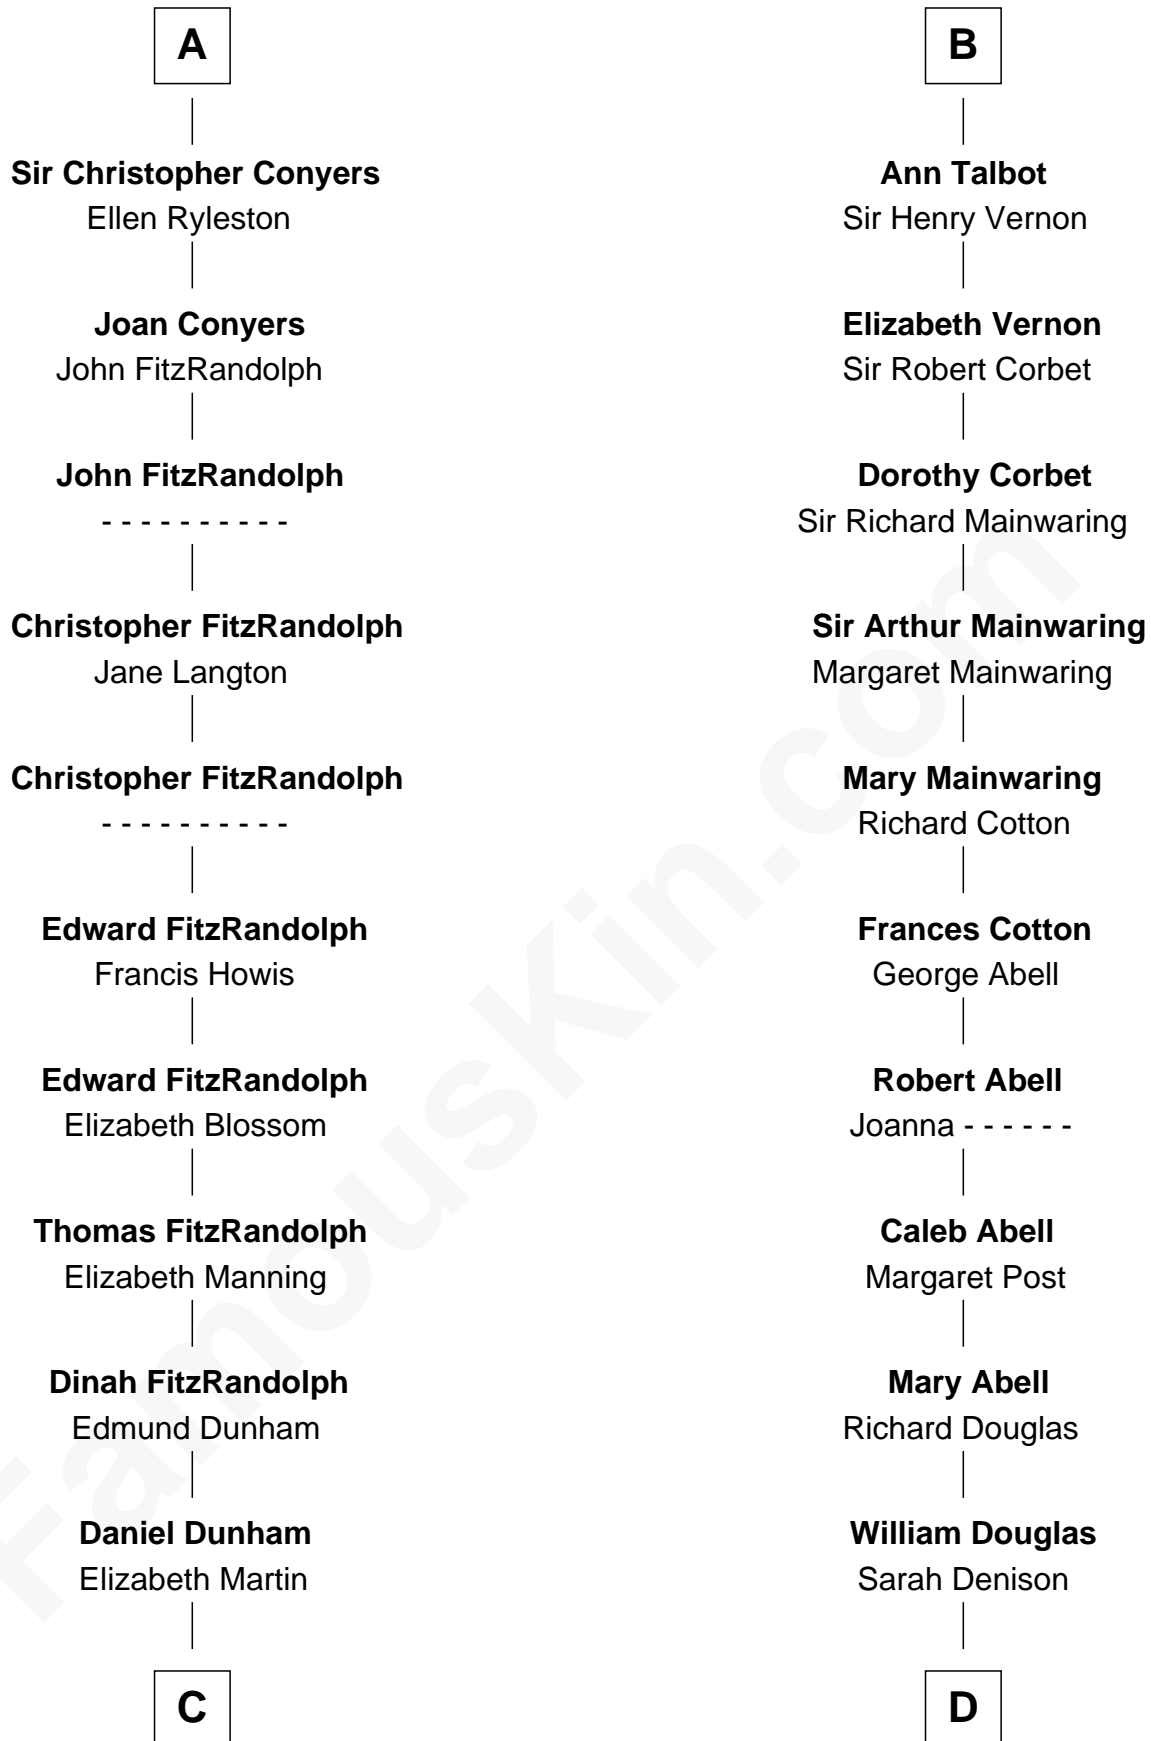

FamousKin.com Relationship Chart of

Georgia O'Keeffe

American Artist

21st cousin of

Melvyn Douglas

Movie Actor

Sir William de Ros

Lucy FitzPiers

C

Isabella Dunham
Abraham Wyckoff

Charles Wyckoff
Alletta Maria Field

Isabella Wyckoff
George Victor Totto

Ida Ten Eyck Totto
Francis Calyxtus O'Keeffe

Georgia O'Keeffe
American Artist

D

Richard Douglas
Lucy Way

Erskine Douglas
Sophia Garrett

Emma Jane Douglas
Col. George Taliaferro Shackelford

Lena Priscilla Shackelford
Edouard Gregory Hesselberg

Melvyn Douglas
Movie Actor

FamousKin.com