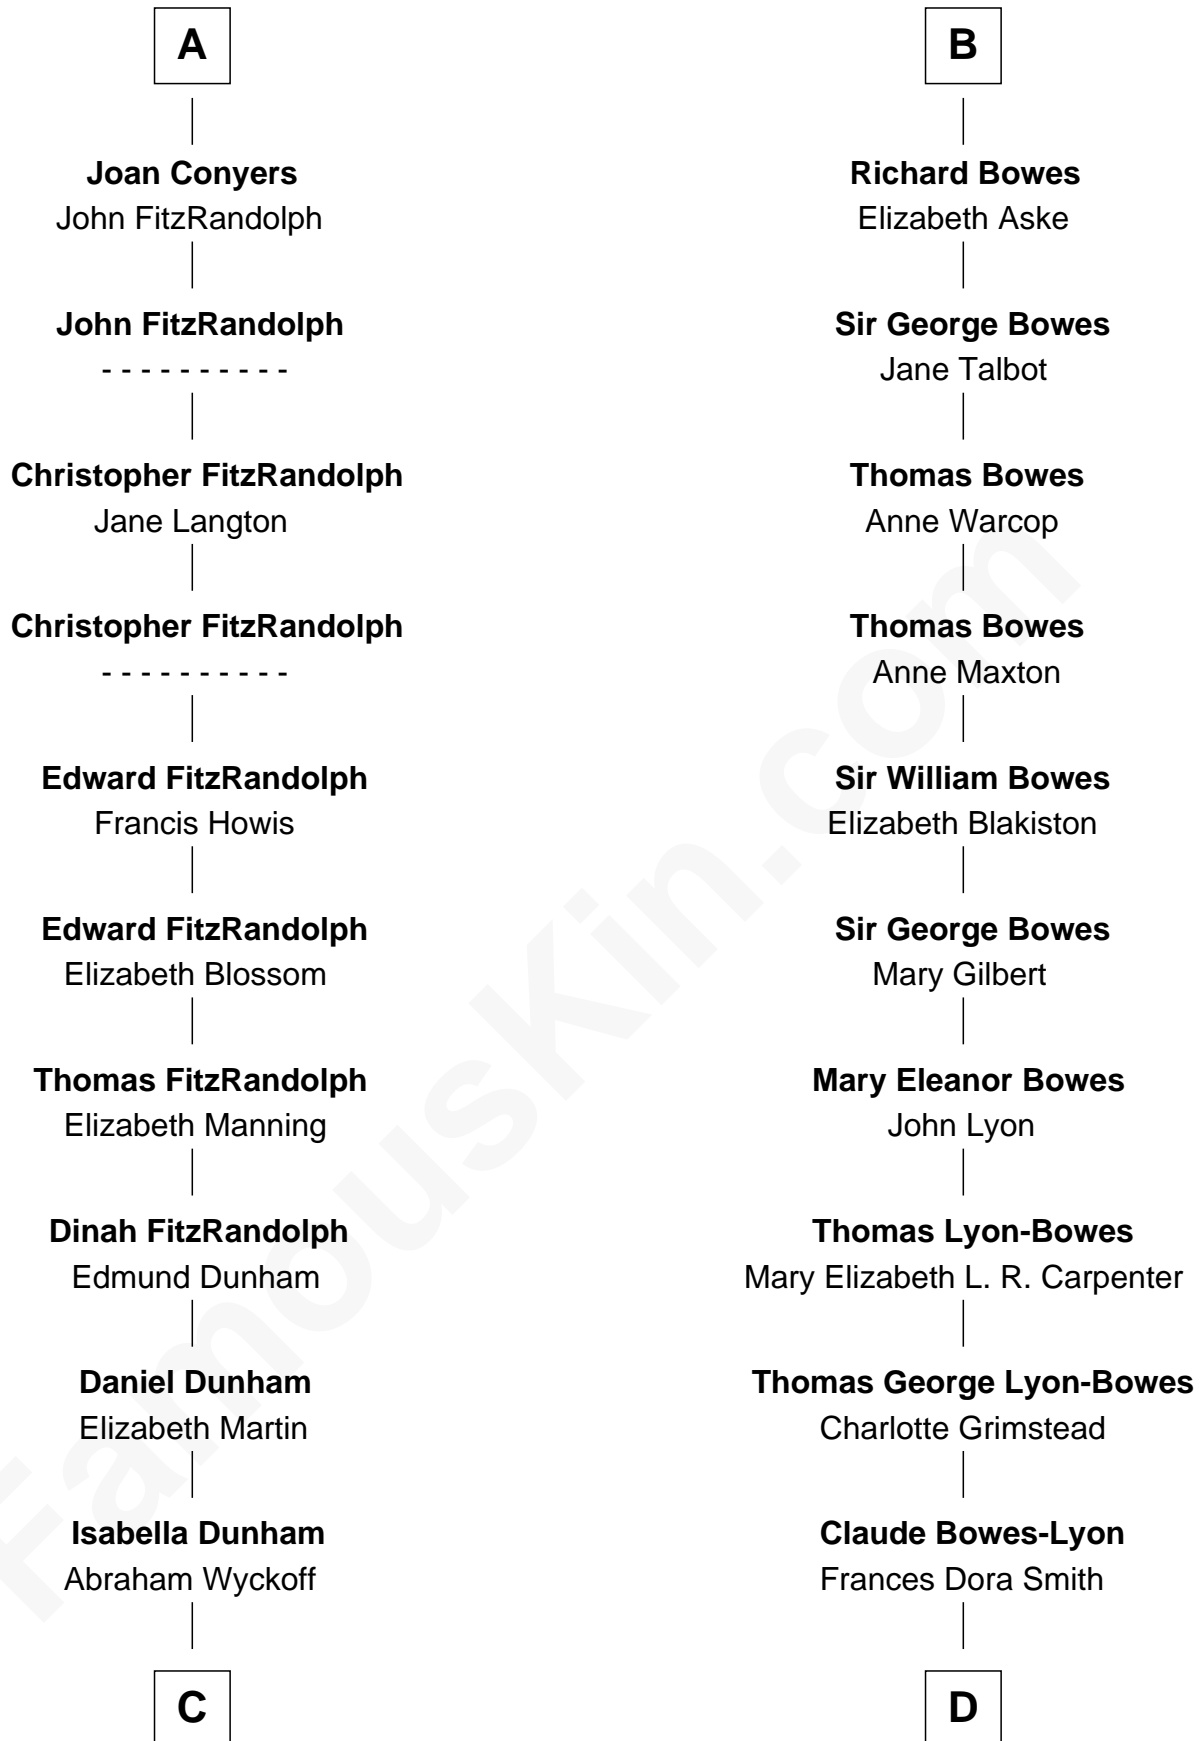

FamousKin.com
Relationship Chart of
Georgia O'Keeffe
American Artist

20th cousin 1 time removed of
Prince William
Prince of Wales

C

Charles Wyckoff
Alletta Maria Field

Isabella Wyckoff
George Victor Totto

Ida Ten Eyck Totto
Francis Calyxtus O'Keeffe

Georgia O'Keeffe
American Artist

D

Claude George Bowes-Lyon
Cecilia Nina Cavendish-Bentinck

Elizabeth Bowes-Lyon
George VI, King of the United Kingdom

Elizabeth II, Queen of the United Kingdom
Prince Philip of Edinburgh