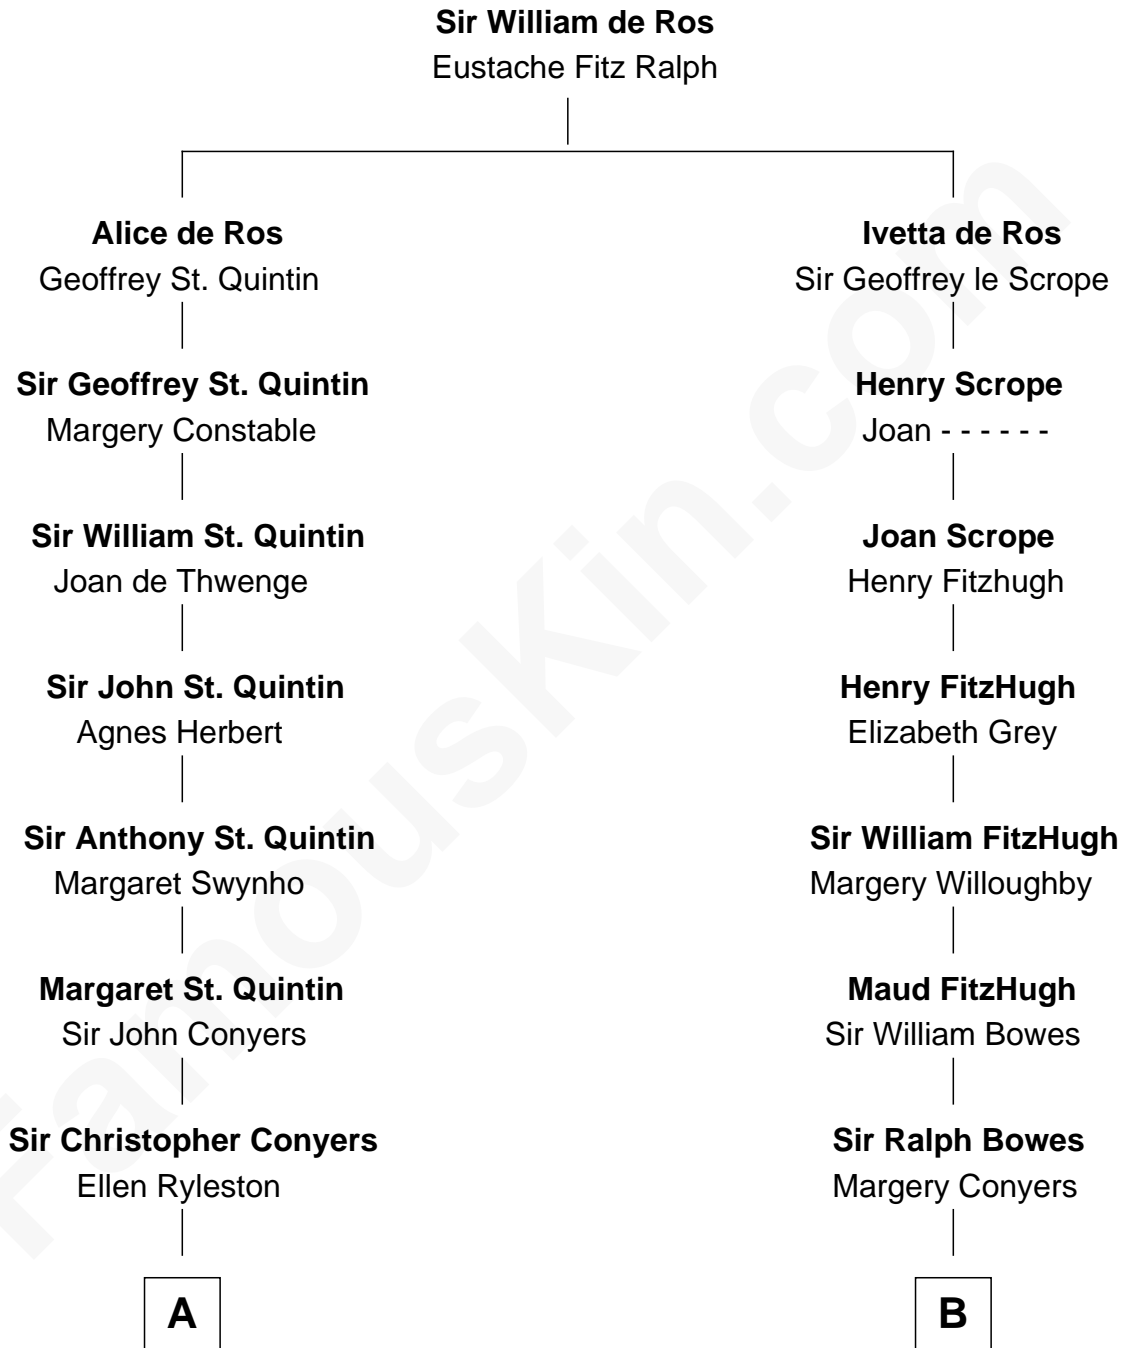

FamousKin.com
Relationship Chart of
Georgia O'Keeffe
American Artist

20th cousin 1 time removed of
Prince William
Prince of Wales

C

Charles Wyckoff
Alletta Maria Field

Isabella Wyckoff
George Victor Totto

Ida Ten Eyck Totto
Francis Calyxtus O'Keeffe

Georgia O'Keeffe
American Artist

D

Claude George Bowes-Lyon
Cecilia Nina Cavendish-Bentinck

Elizabeth Bowes-Lyon
George VI, King of the United Kingdom

Elizabeth II, Queen of the United Kingdom
Prince Philip of Edinburgh