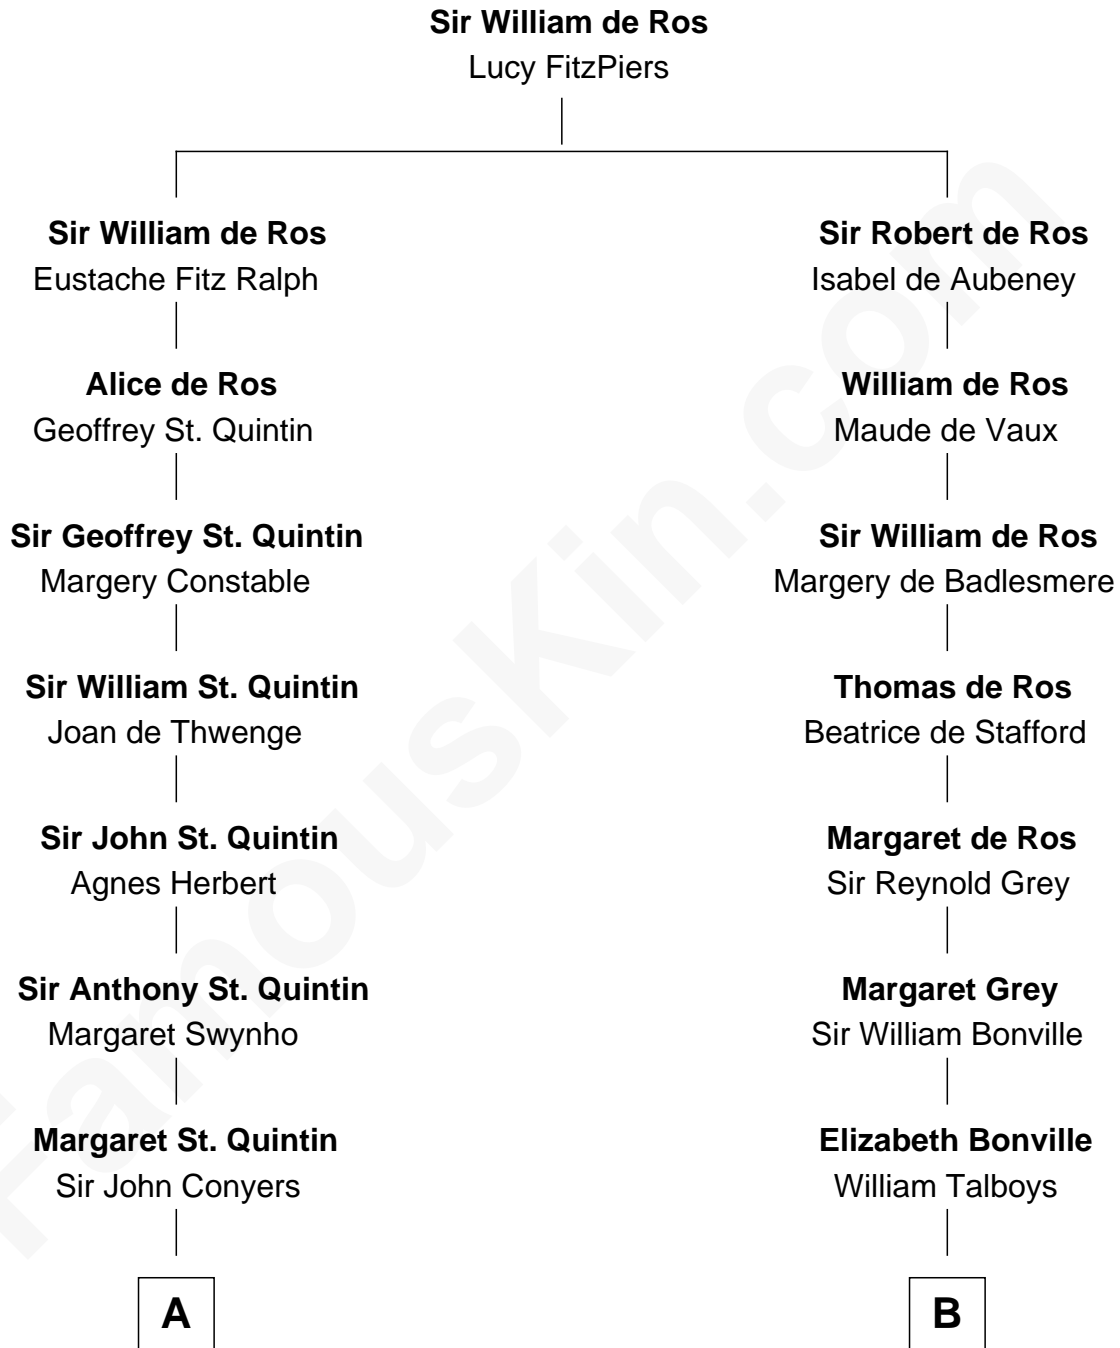

**FamousKin.com**  
**Relationship Chart of**  
**Georgia O'Keeffe**  
*American Artist*

19th cousin 2 times removed of  
**William Rufus Day**  
*36th U.S. Secretary of State*

**C**

**Isabella Dunham**

Abraham Wyckoff

**Charles Wyckoff**

Alletta Maria Field

**Isabella Wyckoff**

George Victor Totto

**Ida Ten Eyck Totto**

Francis Calyxtus O'Keeffe

**Georgia O'Keeffe**

*American Artist*

**D**

**Rufus Paine Spalding**

Lucretia A. Swift

**Emily Swift Spalding**

Luther Day

**William Rufus Day**

*36th U.S. Secretary of State*

FamousKin.com