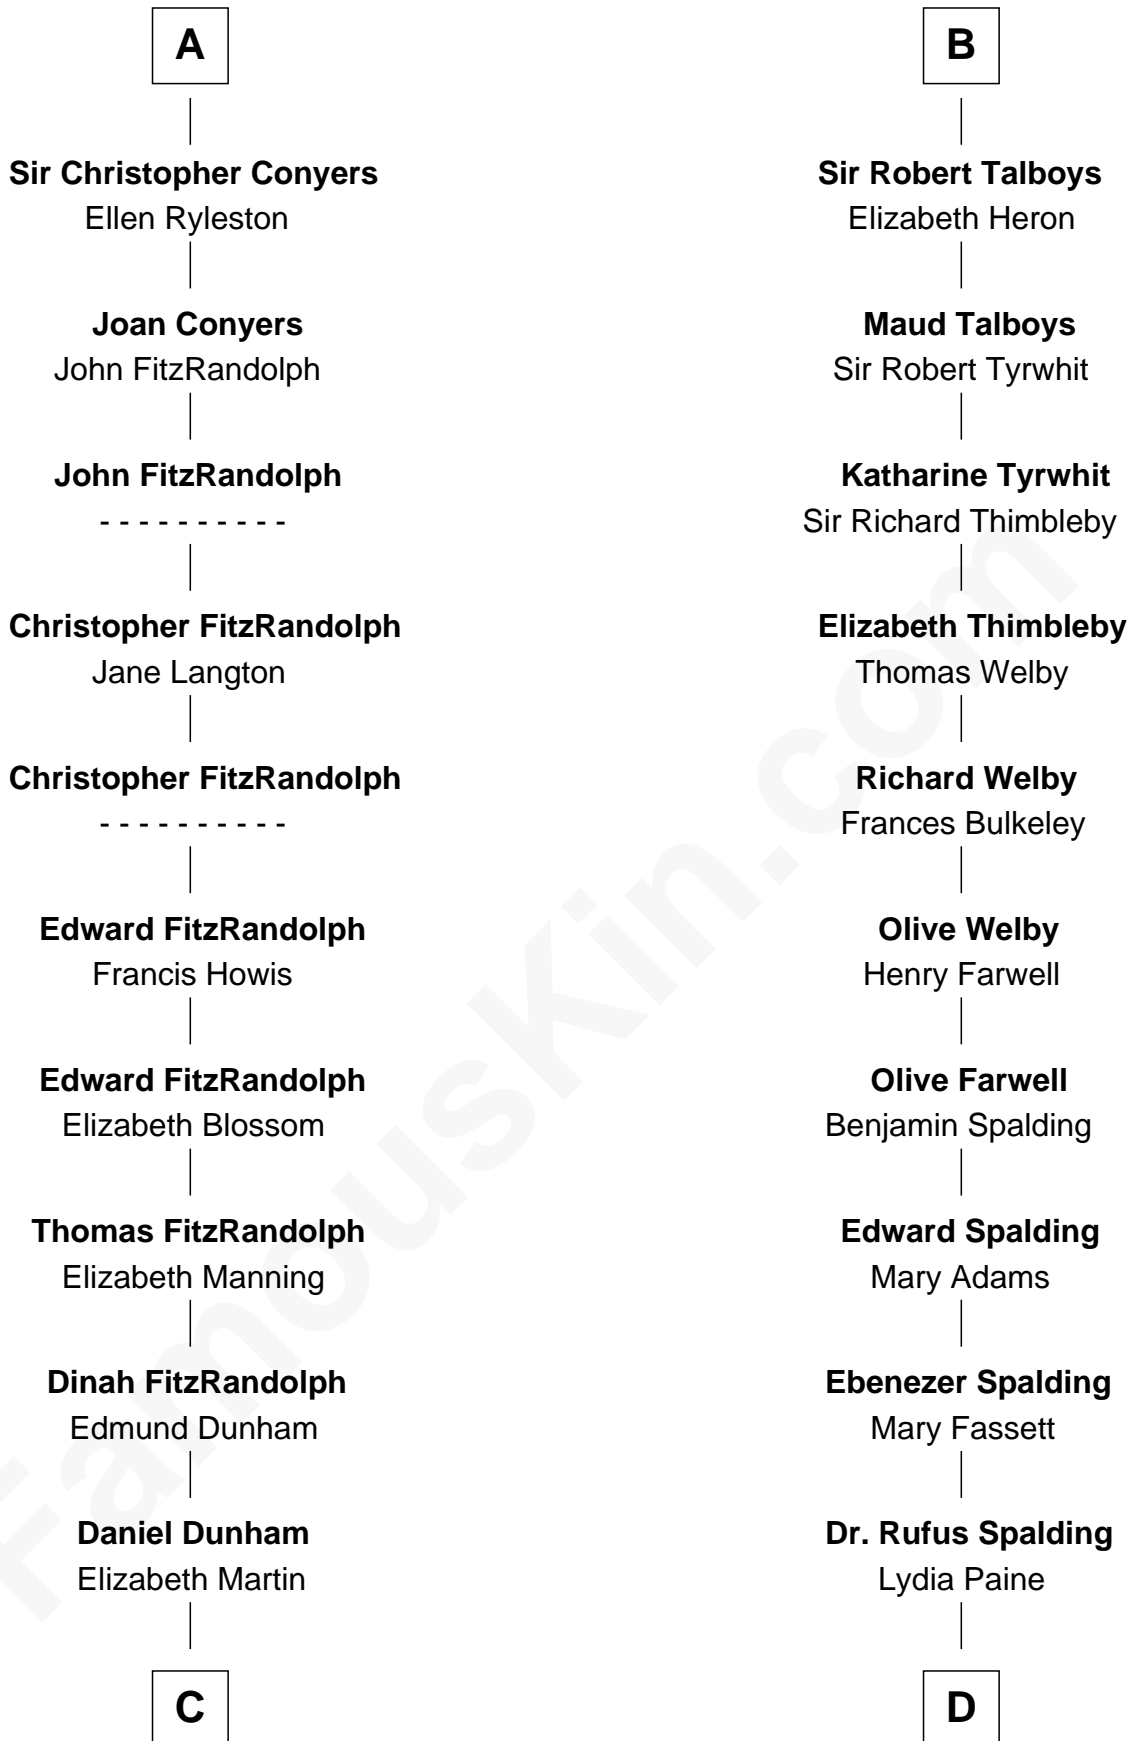

**FamousKin.com**  
**Relationship Chart of**  
**Georgia O'Keeffe**  
*American Artist*

19th cousin 2 times removed of  
**William Rufus Day**  
*36th U.S. Secretary of State*

**C**

**Isabella Dunham**

Abraham Wyckoff

**Charles Wyckoff**

Alletta Maria Field

**Isabella Wyckoff**

George Victor Totto

**Ida Ten Eyck Totto**

Francis Calyxtus O'Keeffe

**Georgia O'Keeffe**

*American Artist*

**D**

**Rufus Paine Spalding**

Lucretia A. Swift

**Emily Swift Spalding**

Luther Day

**William Rufus Day**

*36th U.S. Secretary of State*

FamousKin.com