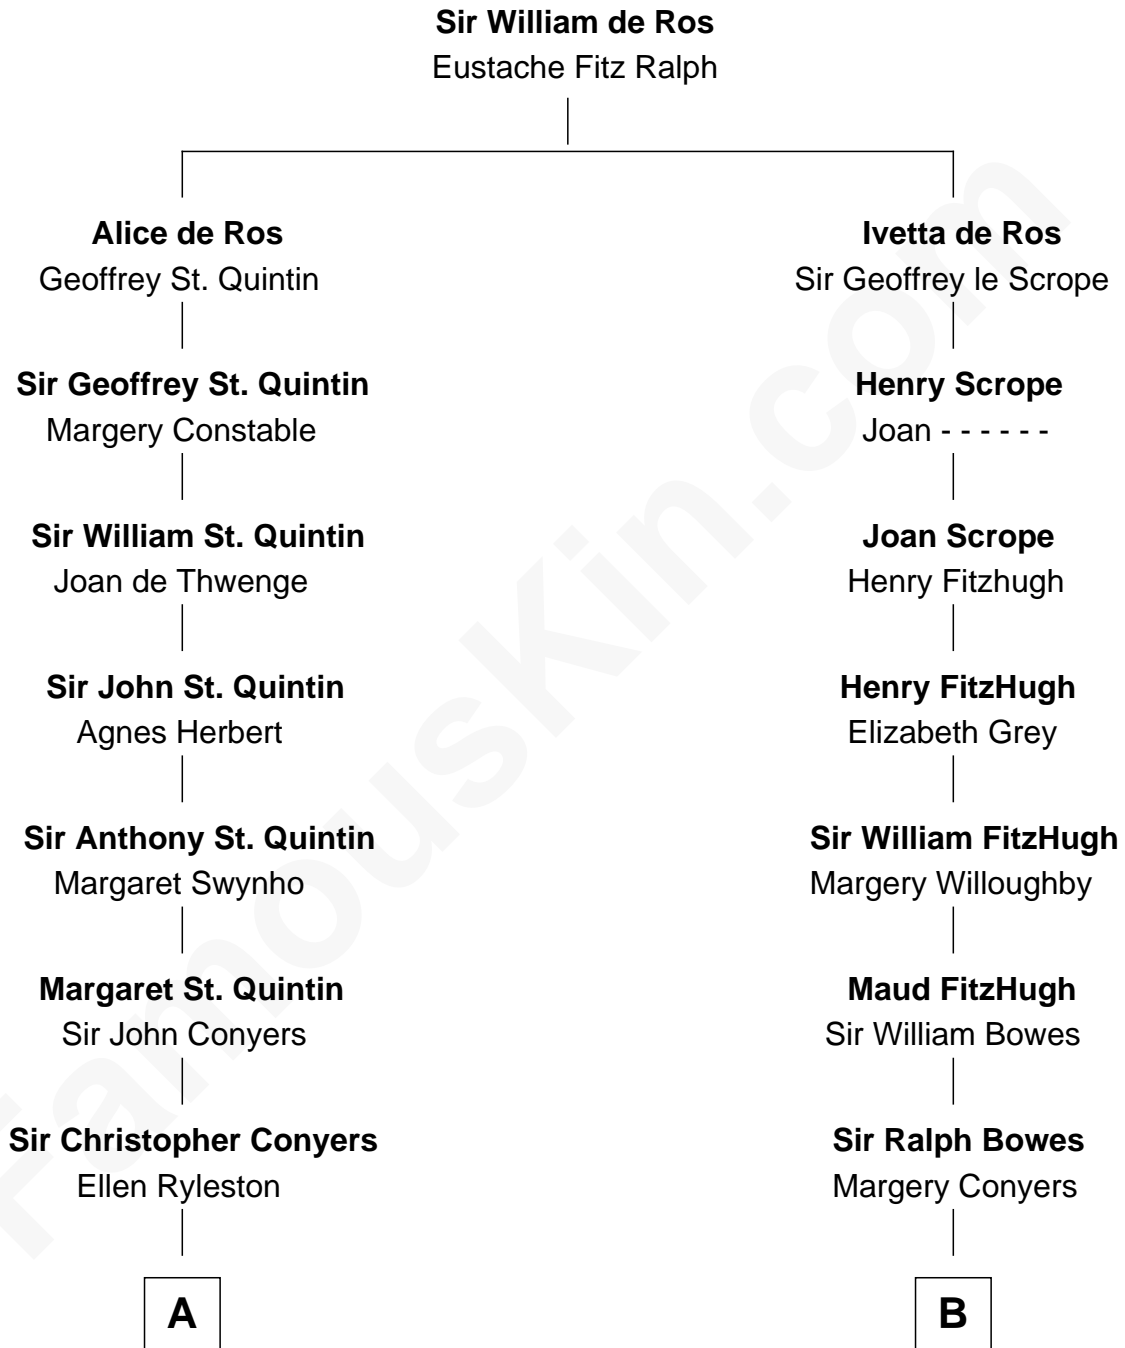

FamousKin.com
Relationship Chart of
Georgia O'Keeffe
American Artist

20th cousin 1 time removed of
Endicott Peabody
62nd Governor of Massachusetts

C

Charles Wyckoff
Alletta Maria Field

Isabella Wyckoff
George Victor Totto

Ida Ten Eyck Totto
Francis Calyxtus O'Keeffe

Georgia O'Keeffe
American Artist

D

Mary Bromfield Mason
Samuel Parkman

Dr. Samuel Parkman
Mary Eliot Dwight

Henry Parkman
Mary Frances Parker

Mary Elizabeth Parkman
Rt. Rev. Malcolm Endicott Peabody