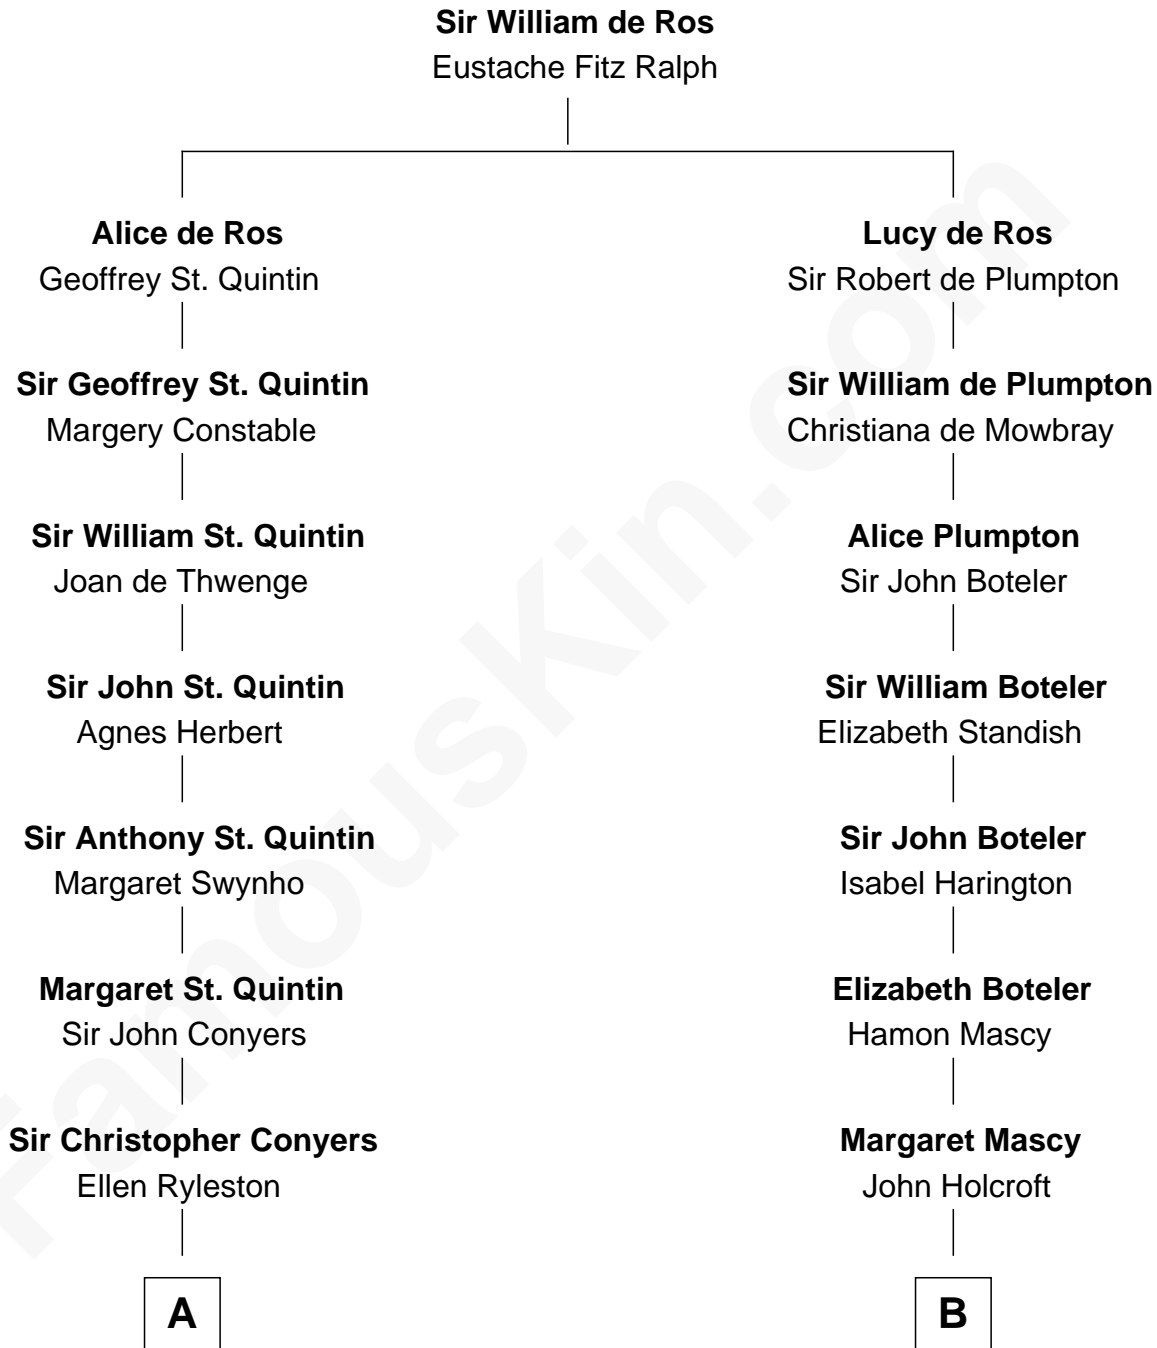

FamousKin.com
Relationship Chart of
Georgia O'Keeffe
American Artist

17th cousin 3 times removed of

Capt. William Lewis Herndon
Captain of the ill fated S.S. Central America

C

—
Charles Wyckoff

Alletta Maria Field

—
Isabella Wyckoff

George Victor Totto

—
Ida Ten Eyck Totto

Francis Calyxtus O'Keeffe

—
Georgia O'Keeffe

American Artist