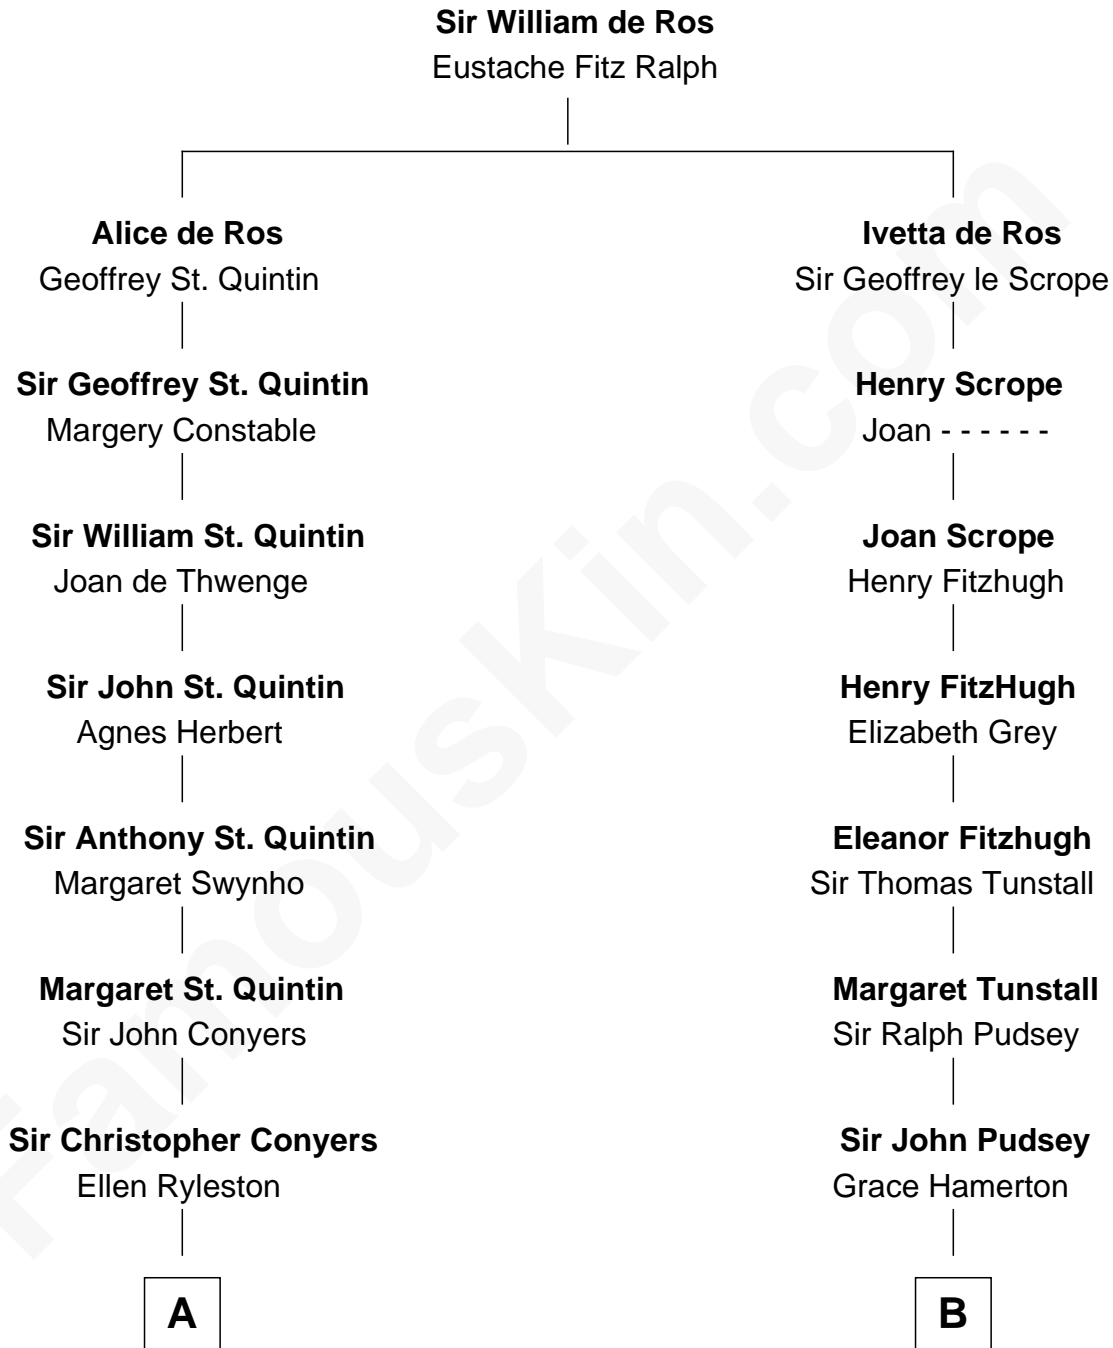

**FamousKin.com**  
**Relationship Chart of**  
**Georgia O'Keeffe**  
*American Artist*

17th cousin 3 times removed of

**Richard Henry Lee**  
*Signer of the Declaration of Independence*

**C**

—  
**Charles Wyckoff**

Alletta Maria Field

—  
**Isabella Wyckoff**

George Victor Totto

—  
**Ida Ten Eyck Totto**

Francis Calyxtus O'Keeffe

—  
**Georgia O'Keeffe**

*American Artist*

FamousKin.com