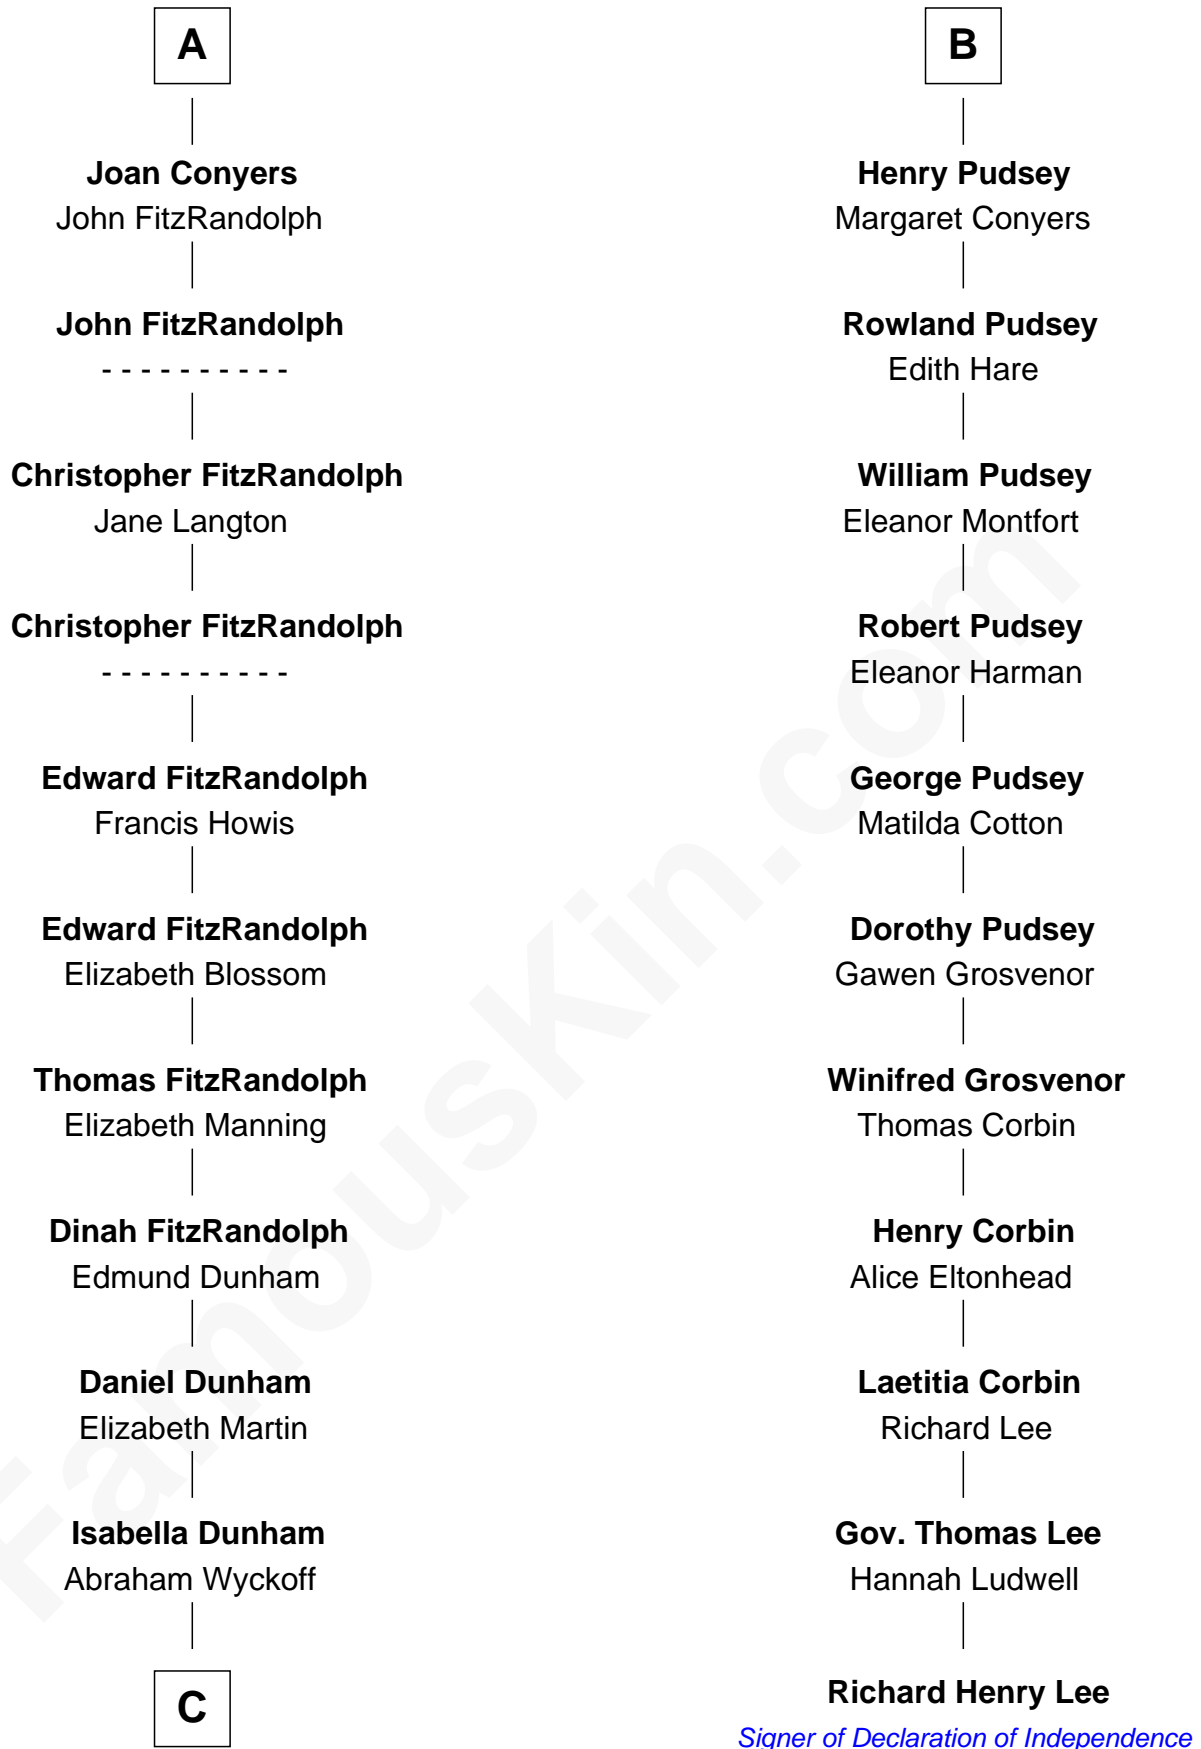

**FamousKin.com**  
**Relationship Chart of**  
**Georgia O'Keeffe**  
*American Artist*

17th cousin 3 times removed of

**Richard Henry Lee**  
*Signer of the Declaration of Independence*

**C**

—  
**Charles Wyckoff**

Alletta Maria Field

—  
**Isabella Wyckoff**

George Victor Totto

—  
**Ida Ten Eyck Totto**

Francis Calyxtus O'Keeffe

—  
**Georgia O'Keeffe**

*American Artist*

FamousKin.com