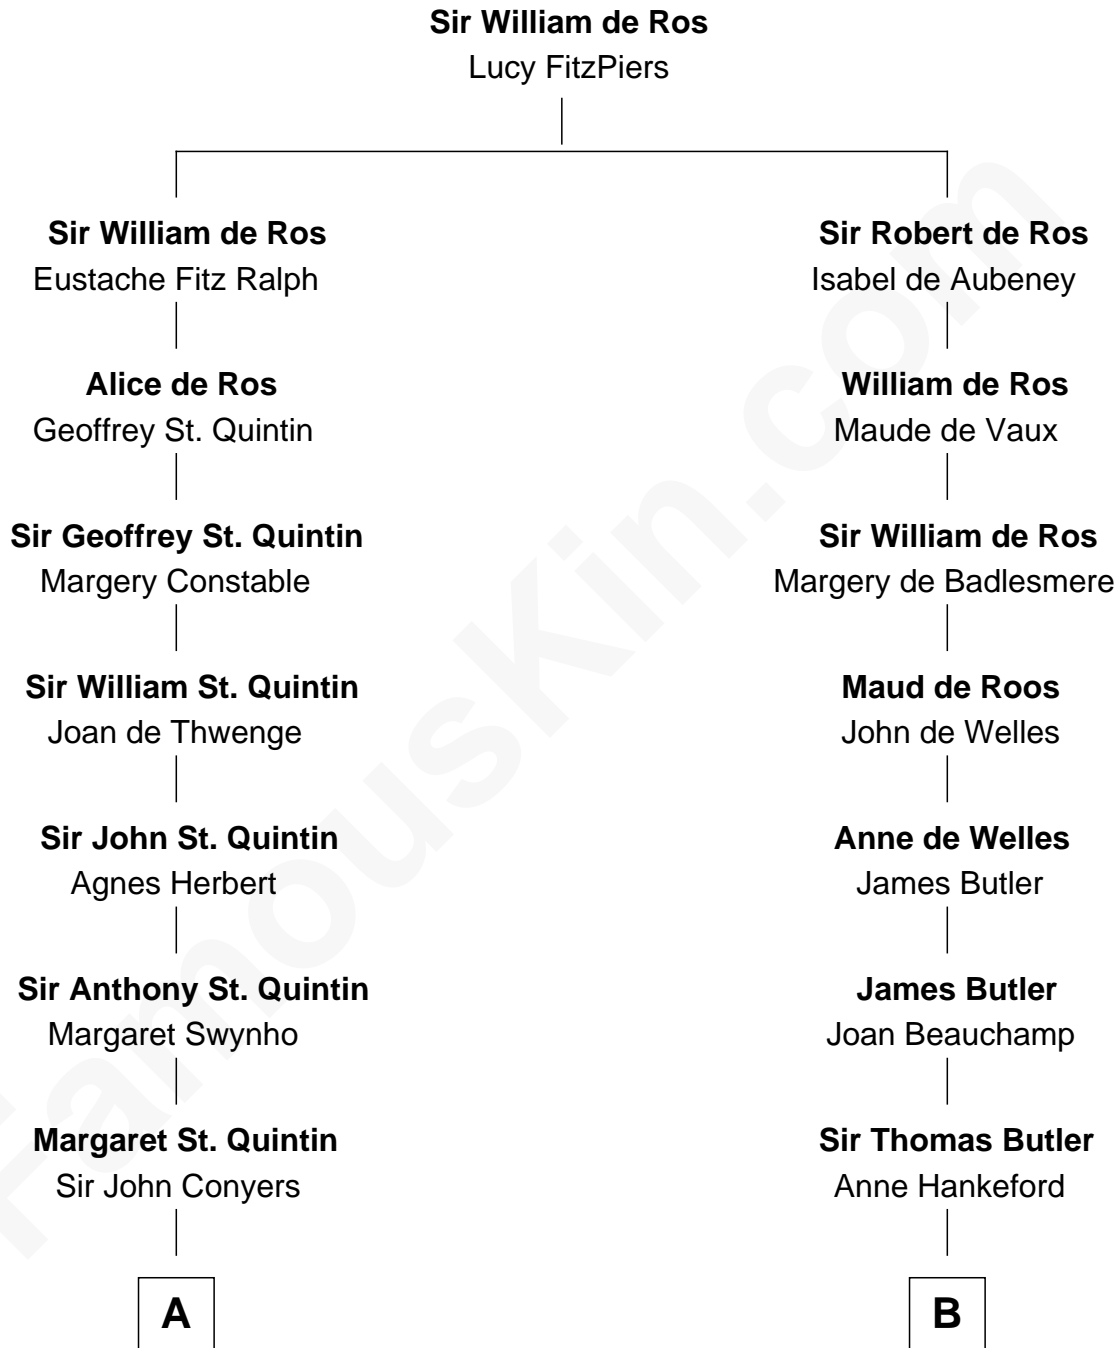

FamousKin.com
Relationship Chart of
Georgia O'Keeffe
American Artist

9th cousin 12 times removed of

Anne Boleyn
2nd Wife of King Henry VIII

C

—
Isabella Dunham

Abraham Wyckoff

—
Charles Wyckoff

Alletta Maria Field

—
Isabella Wyckoff

George Victor Totto

—
Ida Ten Eyck Totto

Francis Calyxtus O'Keeffe

—
Georgia O'Keeffe

American Artist