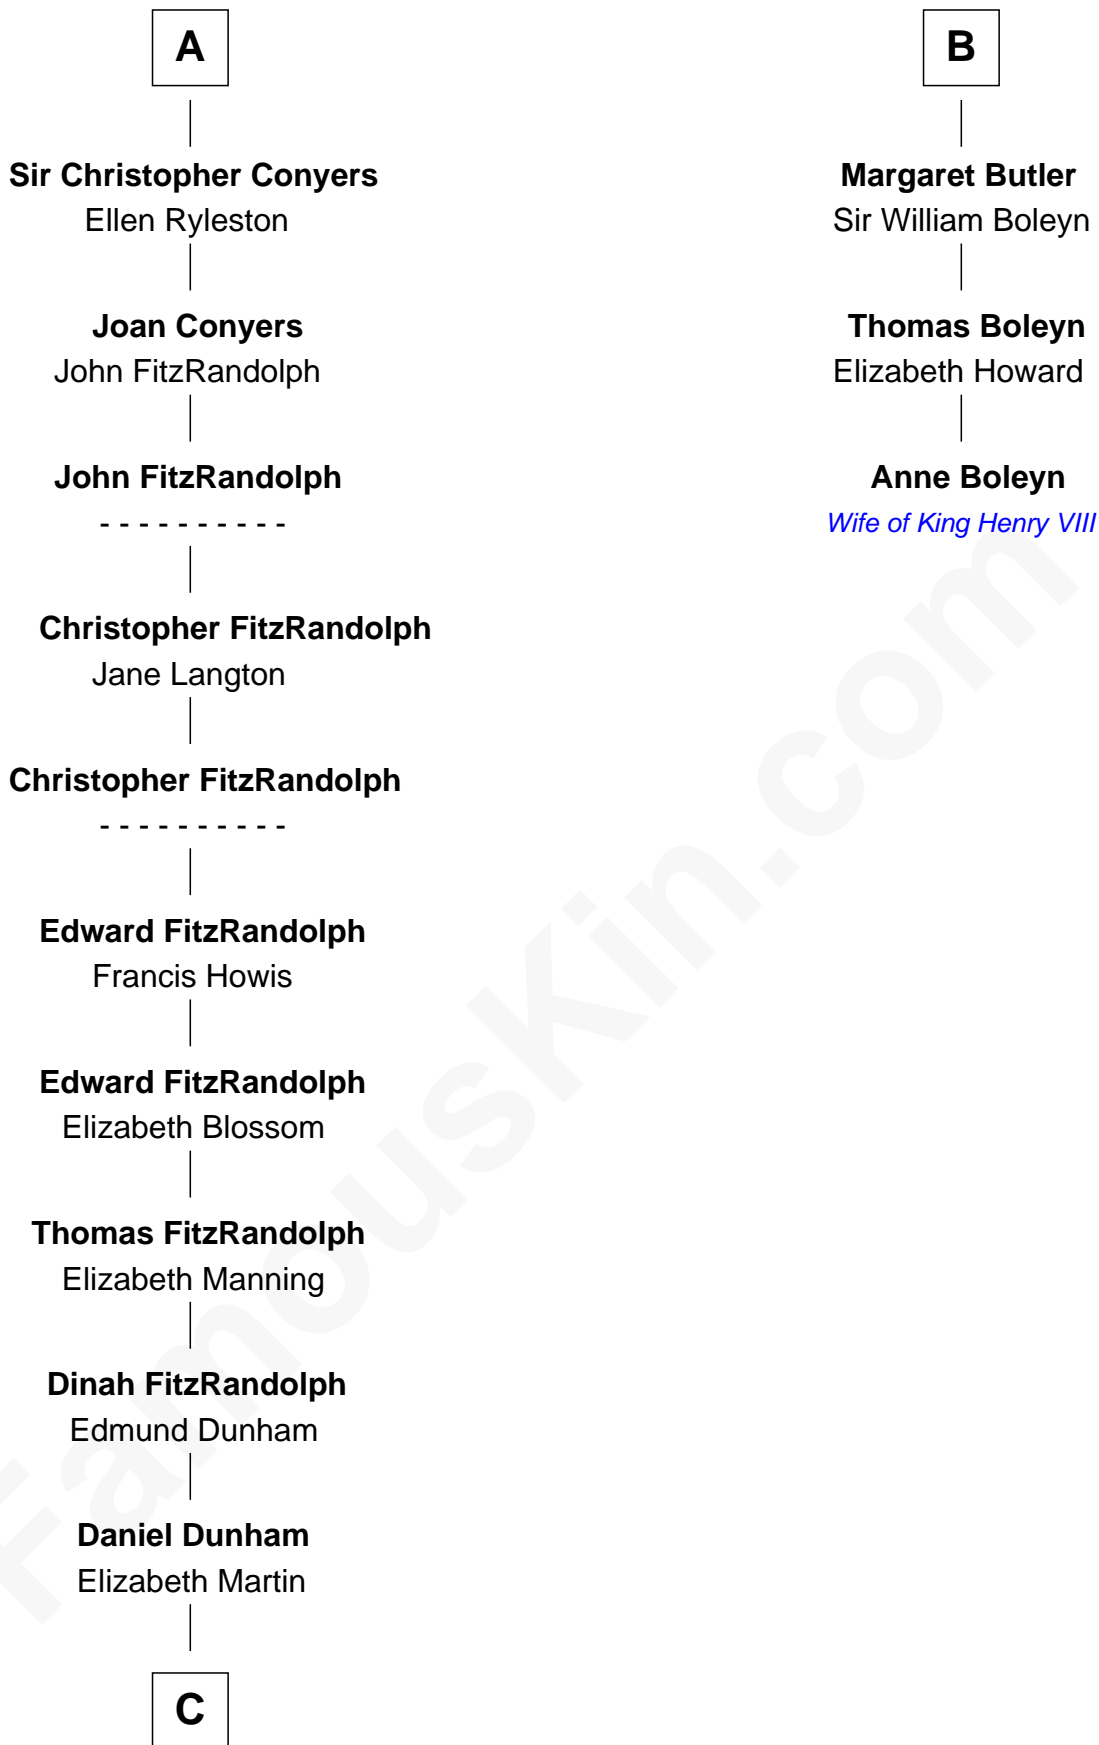

FamousKin.com
Relationship Chart of
Georgia O'Keeffe
American Artist

9th cousin 12 times removed of

Anne Boleyn
2nd Wife of King Henry VIII

C

—
Isabella Dunham

Abraham Wyckoff

—
Charles Wyckoff

Alletta Maria Field

—
Isabella Wyckoff

George Victor Totto

—
Ida Ten Eyck Totto

Francis Calyxtus O'Keeffe

—
Georgia O'Keeffe

American Artist