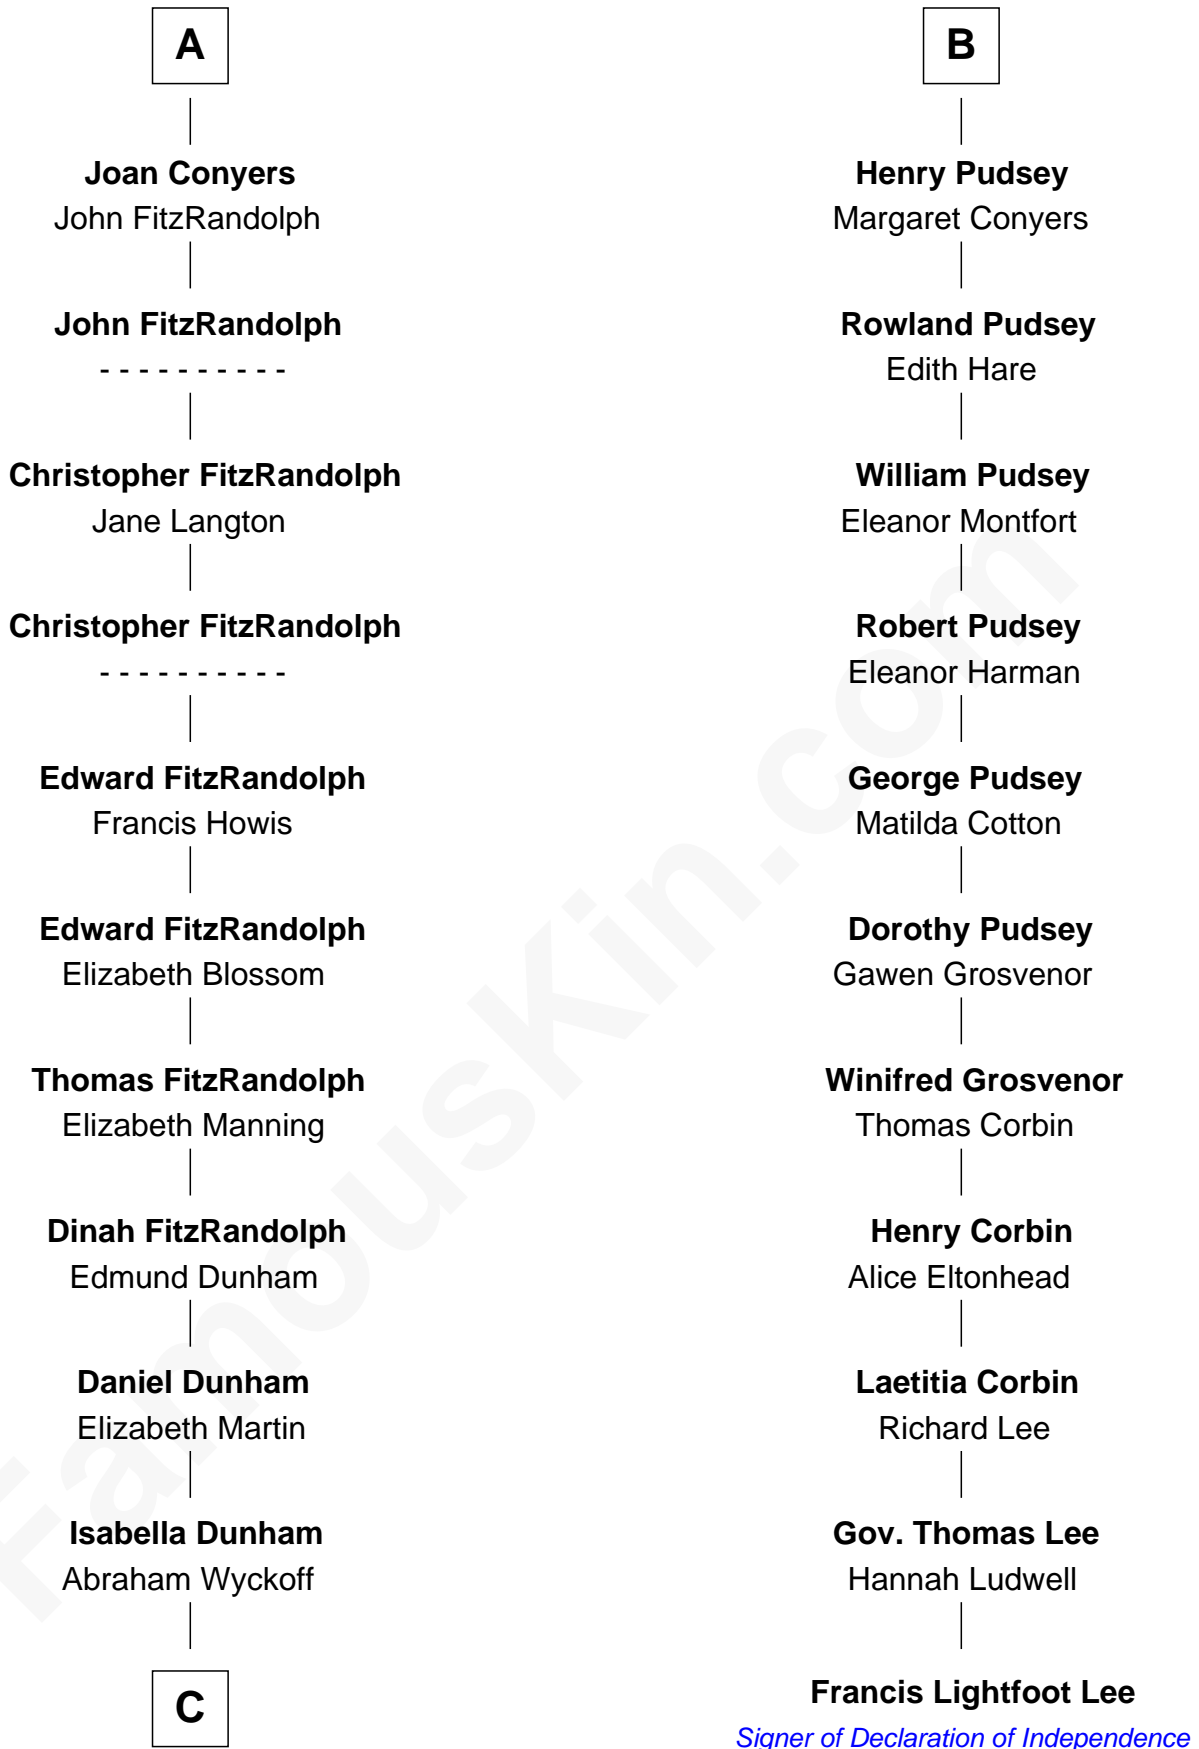

**FamousKin.com**  
**Relationship Chart of**  
**Georgia O'Keeffe**  
*American Artist*

17th cousin 3 times removed of

**Francis Lightfoot Lee**  
*Signer of the Declaration of Independence*

**C**

—  
**Charles Wyckoff**

Alletta Maria Field

—  
**Isabella Wyckoff**

George Victor Totto

—  
**Ida Ten Eyck Totto**

Francis Calyxtus O'Keeffe

—  
**Georgia O'Keeffe**

*American Artist*

FamousKin.com