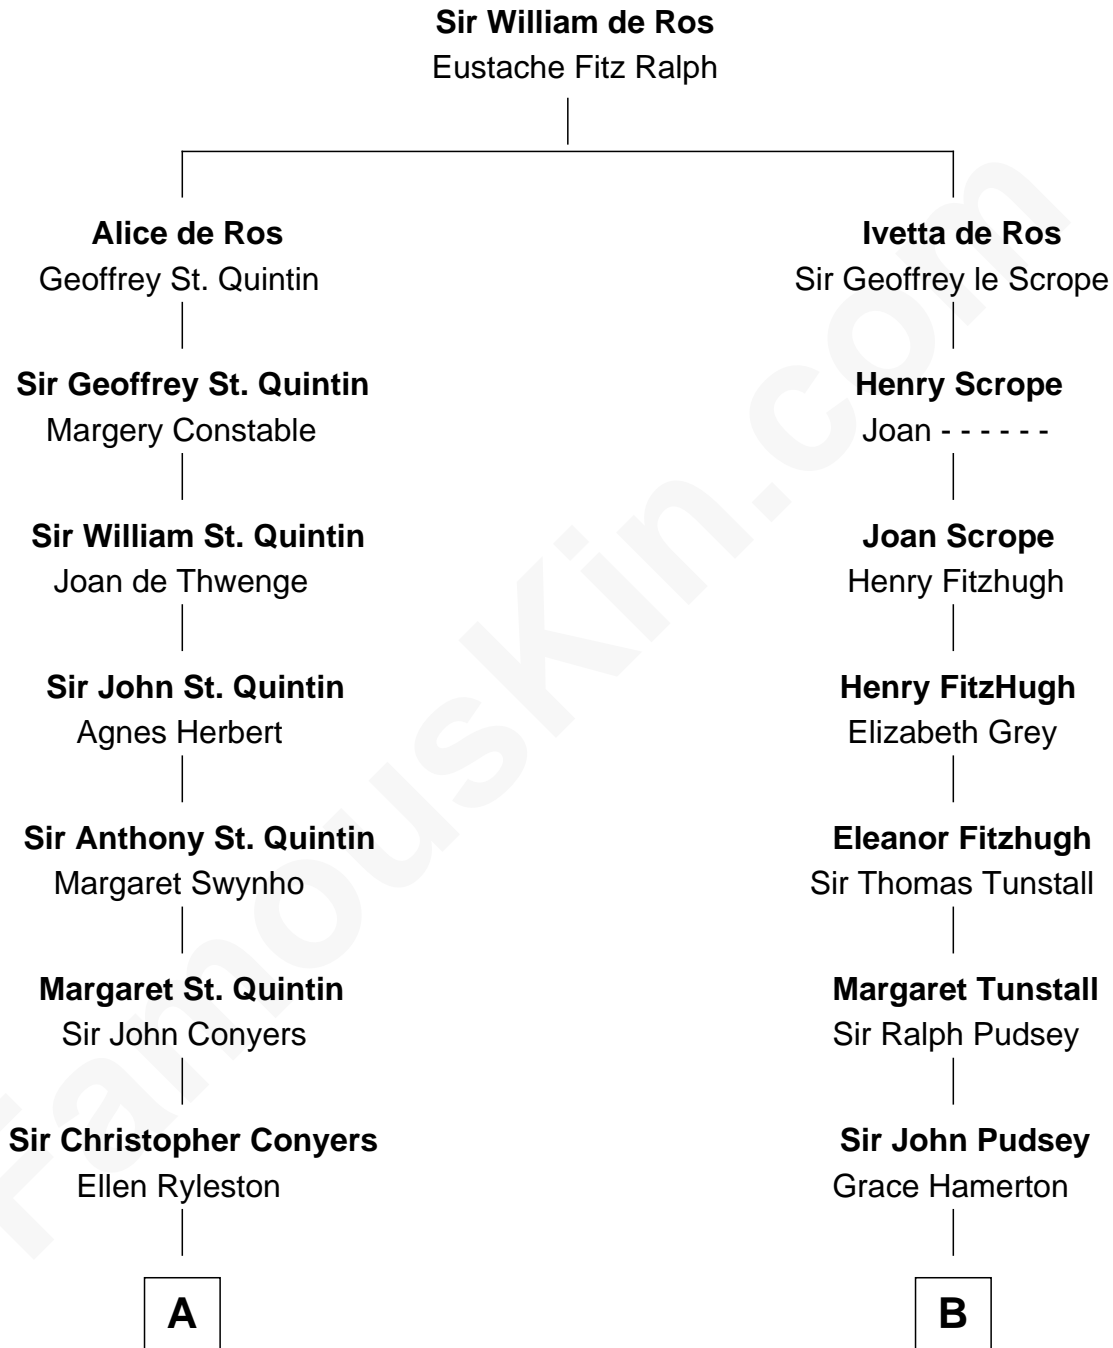

**FamousKin.com**  
**Relationship Chart of**  
**Georgia O'Keeffe**  
*American Artist*

17th cousin 3 times removed of

**Francis Lightfoot Lee**  
*Signer of the Declaration of Independence*

**C**

—  
**Charles Wyckoff**

Alletta Maria Field

—  
**Isabella Wyckoff**

George Victor Totto

—  
**Ida Ten Eyck Totto**

Francis Calyxtus O'Keeffe

—  
**Georgia O'Keeffe**

*American Artist*

FamousKin.com