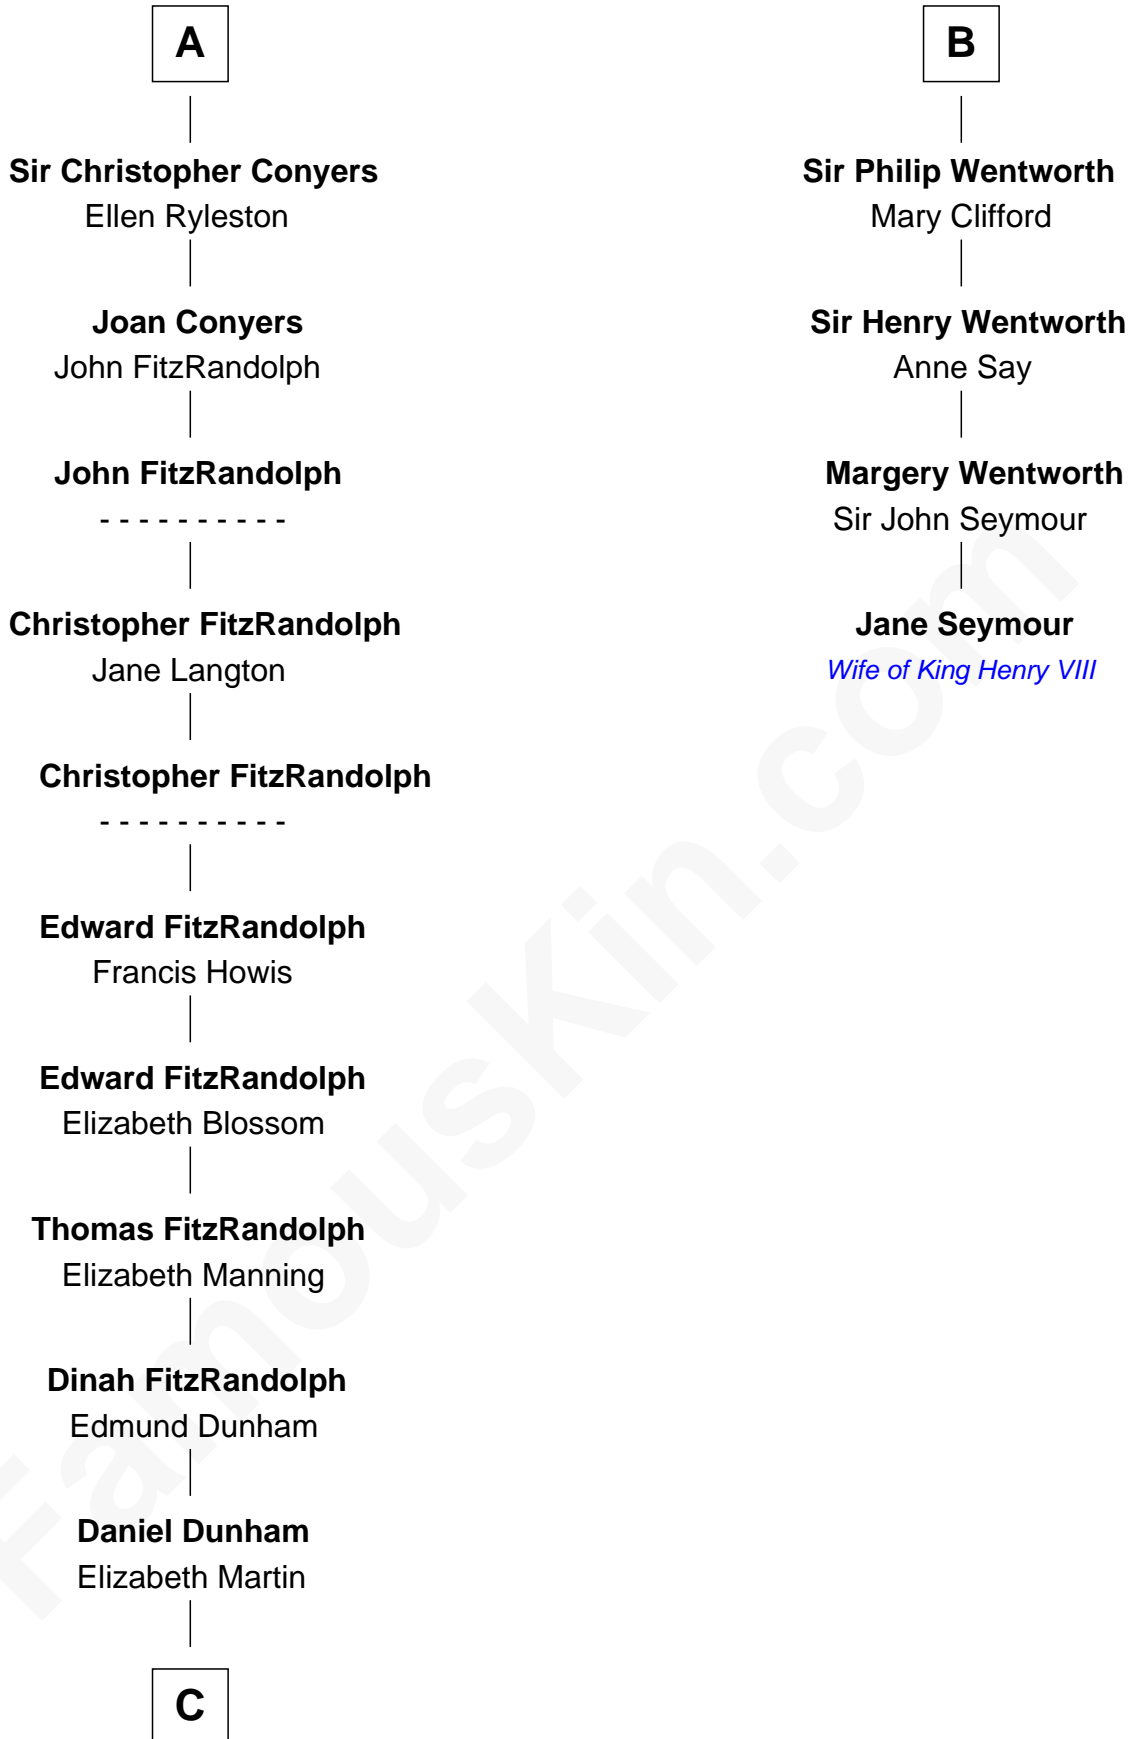

FamousKin.com
Relationship Chart of
Georgia O'Keeffe
American Artist

10th cousin 11 times removed of
Jane Seymour
3rd Wife of King Henry VIII

C

—
Isabella Dunham

Abraham Wyckoff

—
Charles Wyckoff

Alletta Maria Field

—
Isabella Wyckoff

George Victor Totto

—
Ida Ten Eyck Totto

Francis Calyxtus O'Keeffe

—
Georgia O'Keeffe

American Artist

FamousKin.com