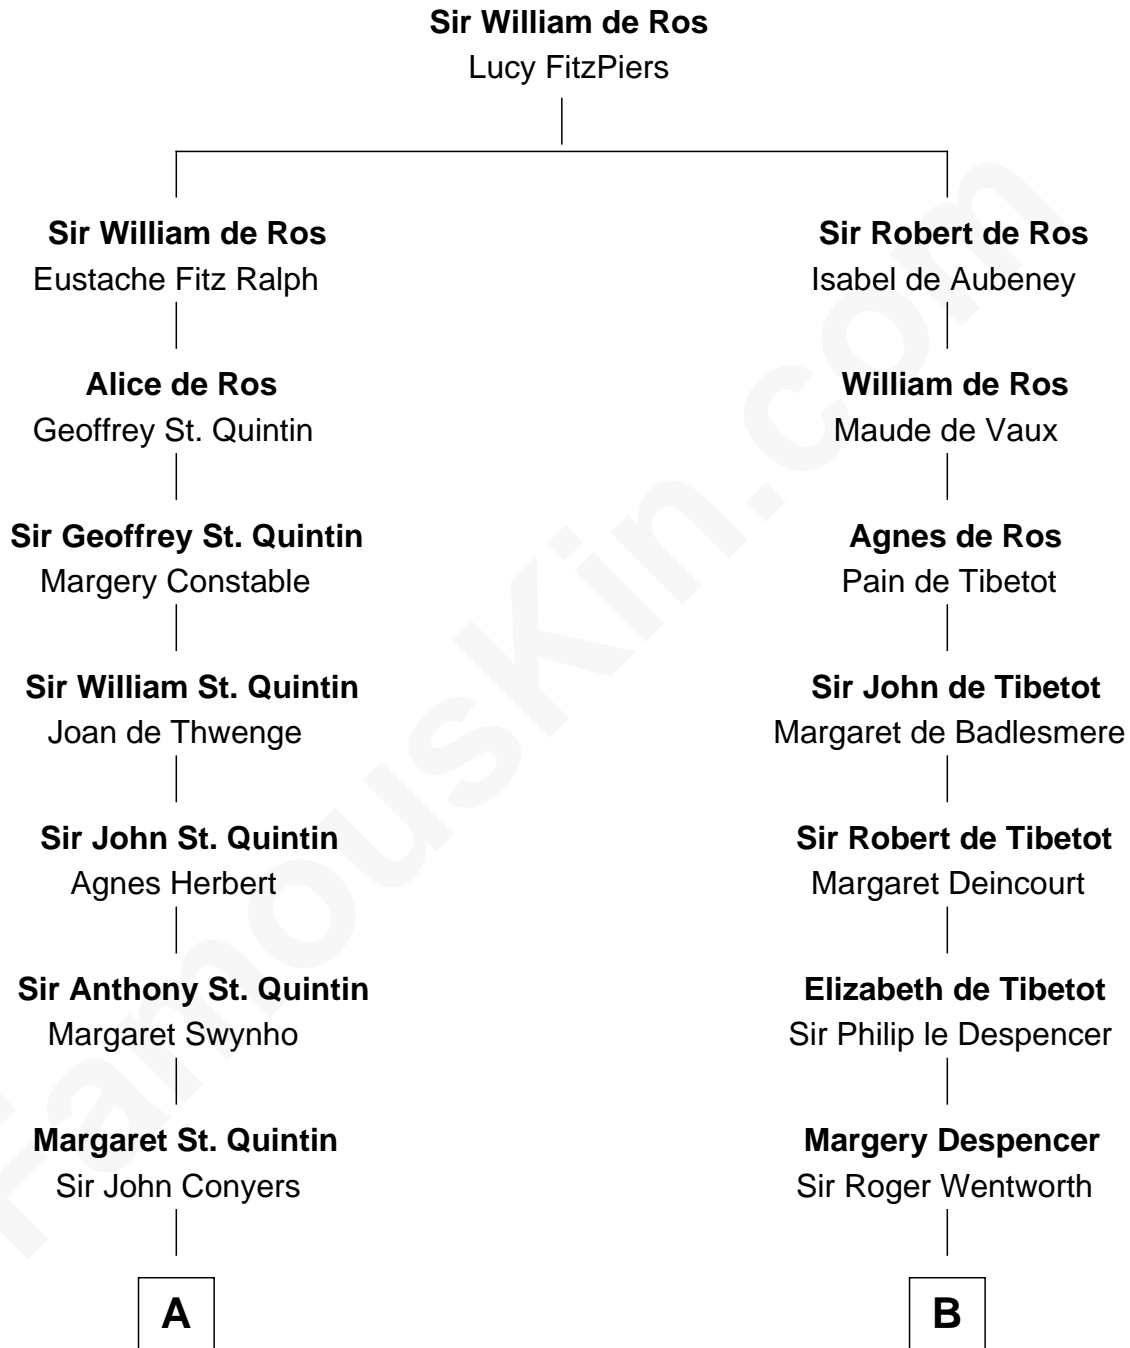

FamousKin.com
Relationship Chart of
Georgia O'Keeffe
American Artist

10th cousin 11 times removed of
Jane Seymour
3rd Wife of King Henry VIII

C

—
Isabella Dunham

Abraham Wyckoff

—
Charles Wyckoff

Alletta Maria Field

—
Isabella Wyckoff

George Victor Totto

—
Ida Ten Eyck Totto

Francis Calyxtus O'Keeffe

—
Georgia O'Keeffe

American Artist

FamousKin.com