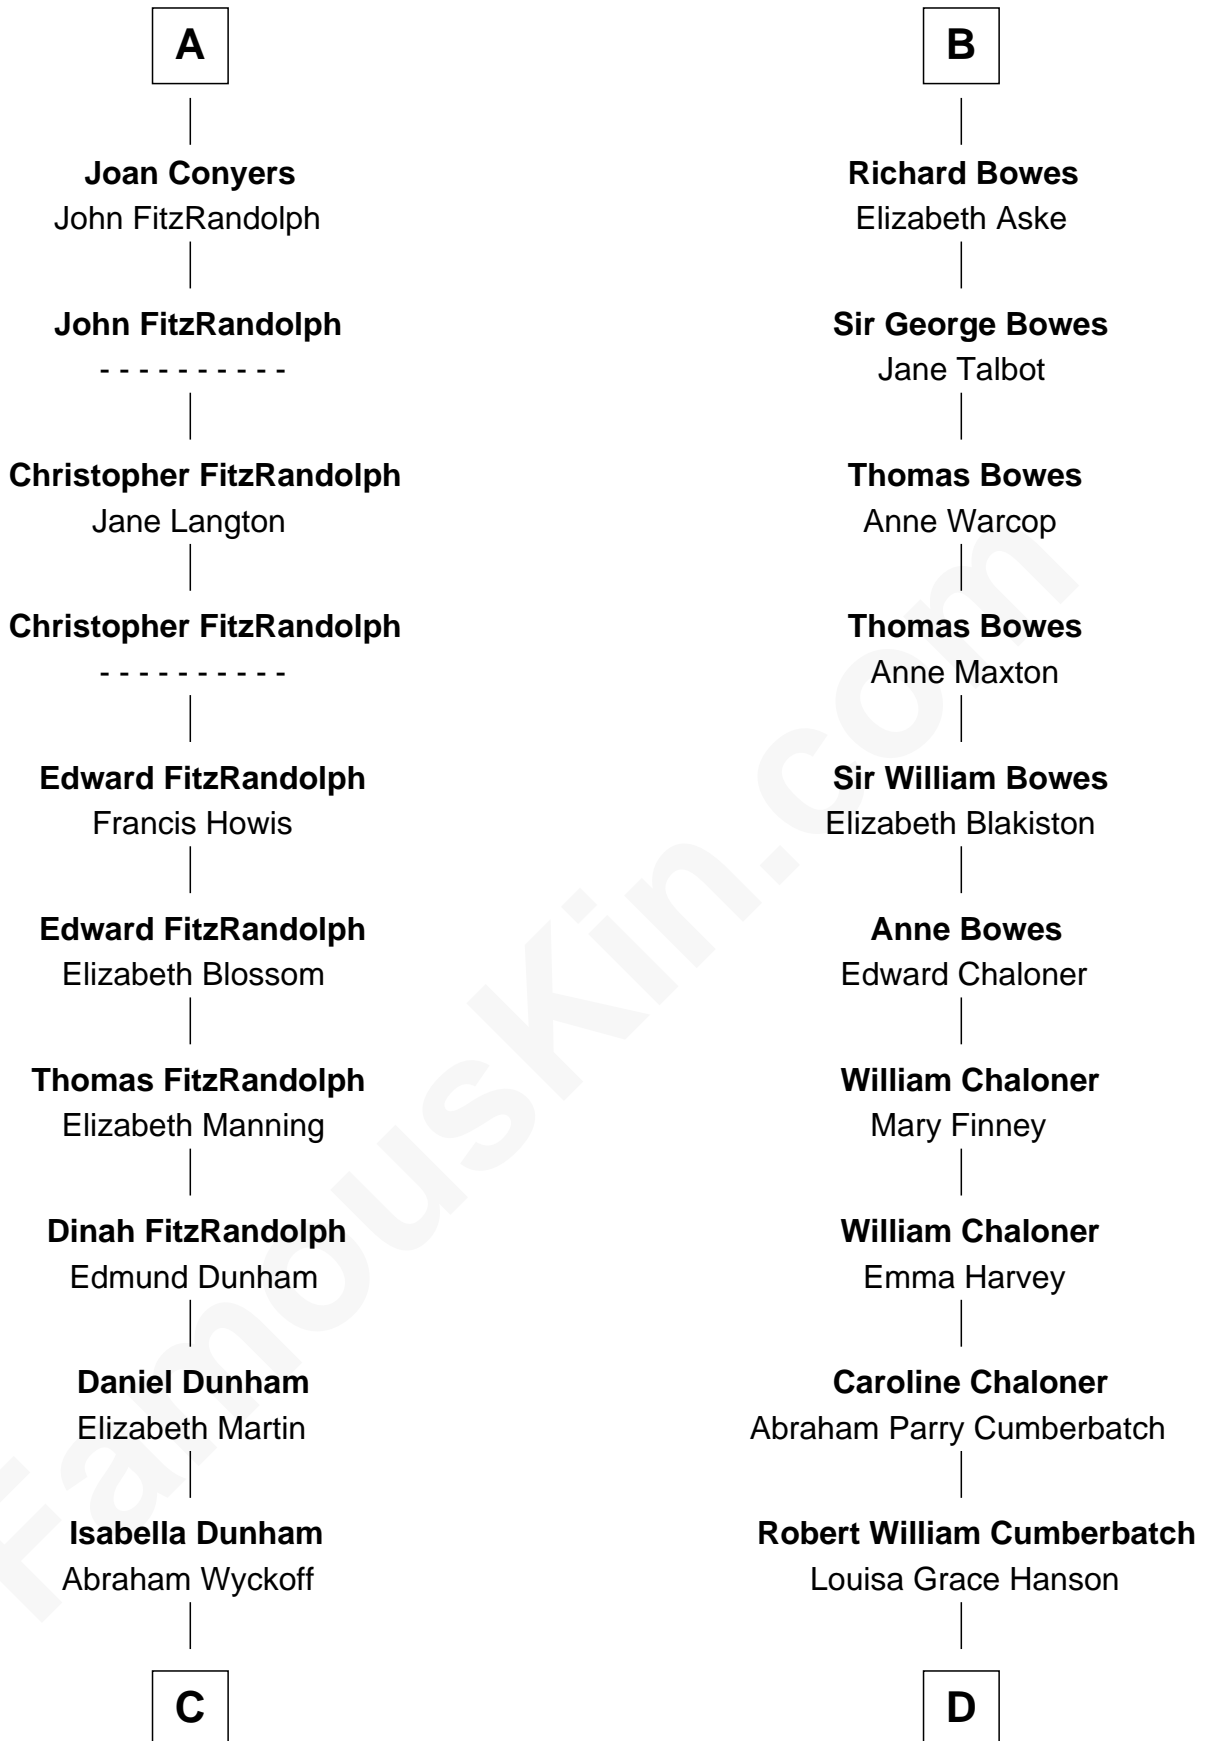

FamousKin.com Relationship Chart of

Georgia O'Keeffe

American Artist

20th cousin of

Benedict Cumberbatch

Movie, Television and Stage Actor

C

Charles Wyckoff
Alletta Maria Field

Isabella Wyckoff
George Victor Totto

Ida Ten Eyck Totto
Francis Calyxtus O'Keeffe

Georgia O'Keeffe
American Artist

D

Henry Alfred Cumberbatch
Hélène Gertrude Rees

Henry Carlton Cumberbatch
Pauline Ellen Laing Congdon