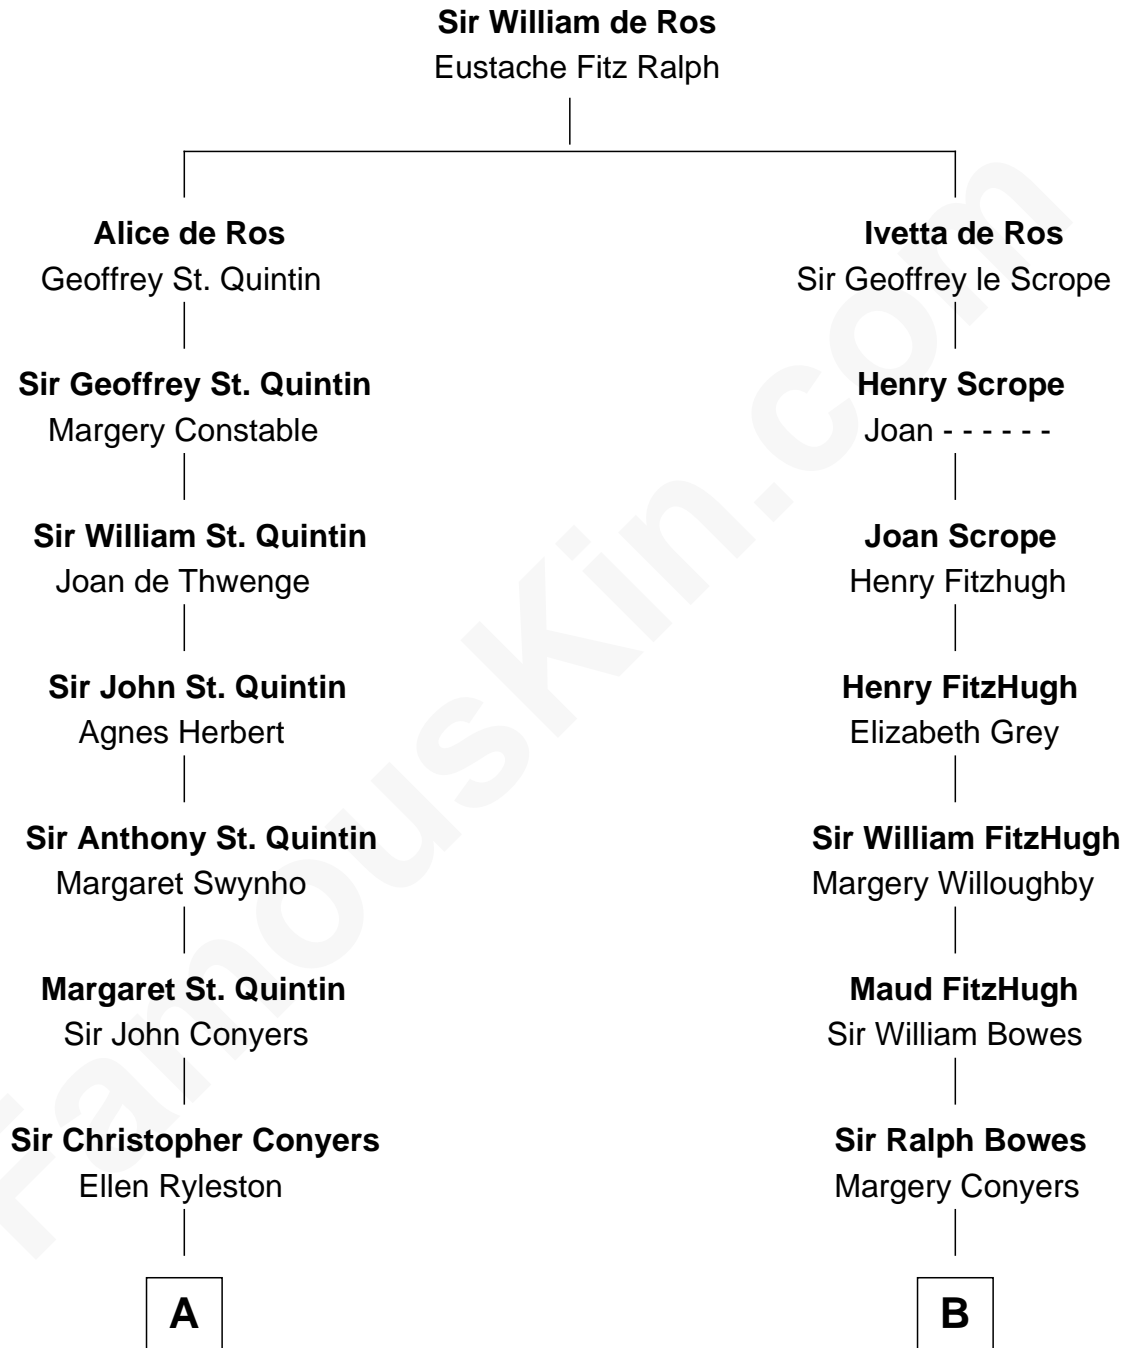

FamousKin.com Relationship Chart of

Georgia O'Keeffe

American Artist

20th cousin of

Benedict Cumberbatch

Movie, Television and Stage Actor

C

Charles Wyckoff
Alletta Maria Field

Isabella Wyckoff
George Victor Totto

Ida Ten Eyck Totto
Francis Calyxtus O'Keeffe

Georgia O'Keeffe
American Artist

D

Henry Alfred Cumberbatch
Hélène Gertrude Rees

Henry Carlton Cumberbatch
Pauline Ellen Laing Congdon