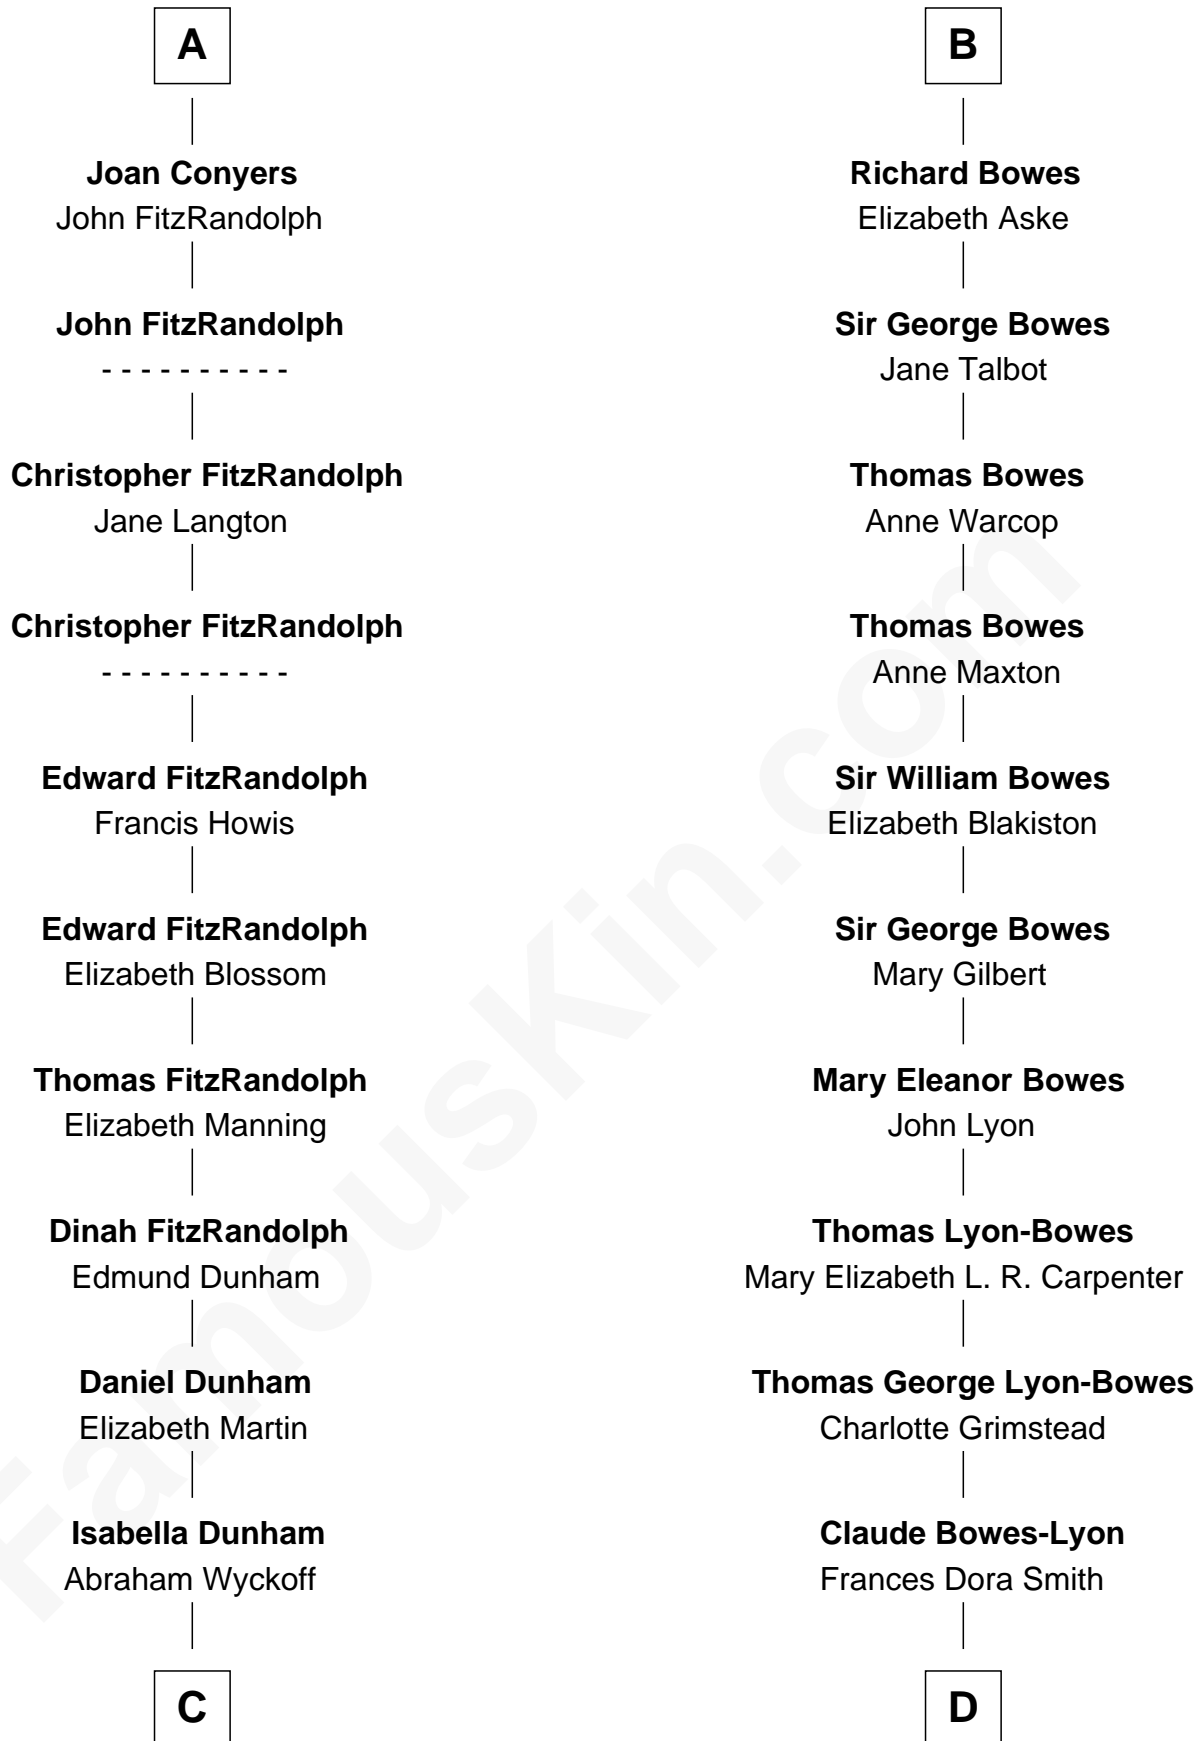

FamousKin.com
Relationship Chart of
Georgia O'Keeffe
American Artist

19th cousin 1 time removed of
Queen Elizabeth II
Queen of the United Kingdom

Elizabeth II photo by [Eric Draper](#)