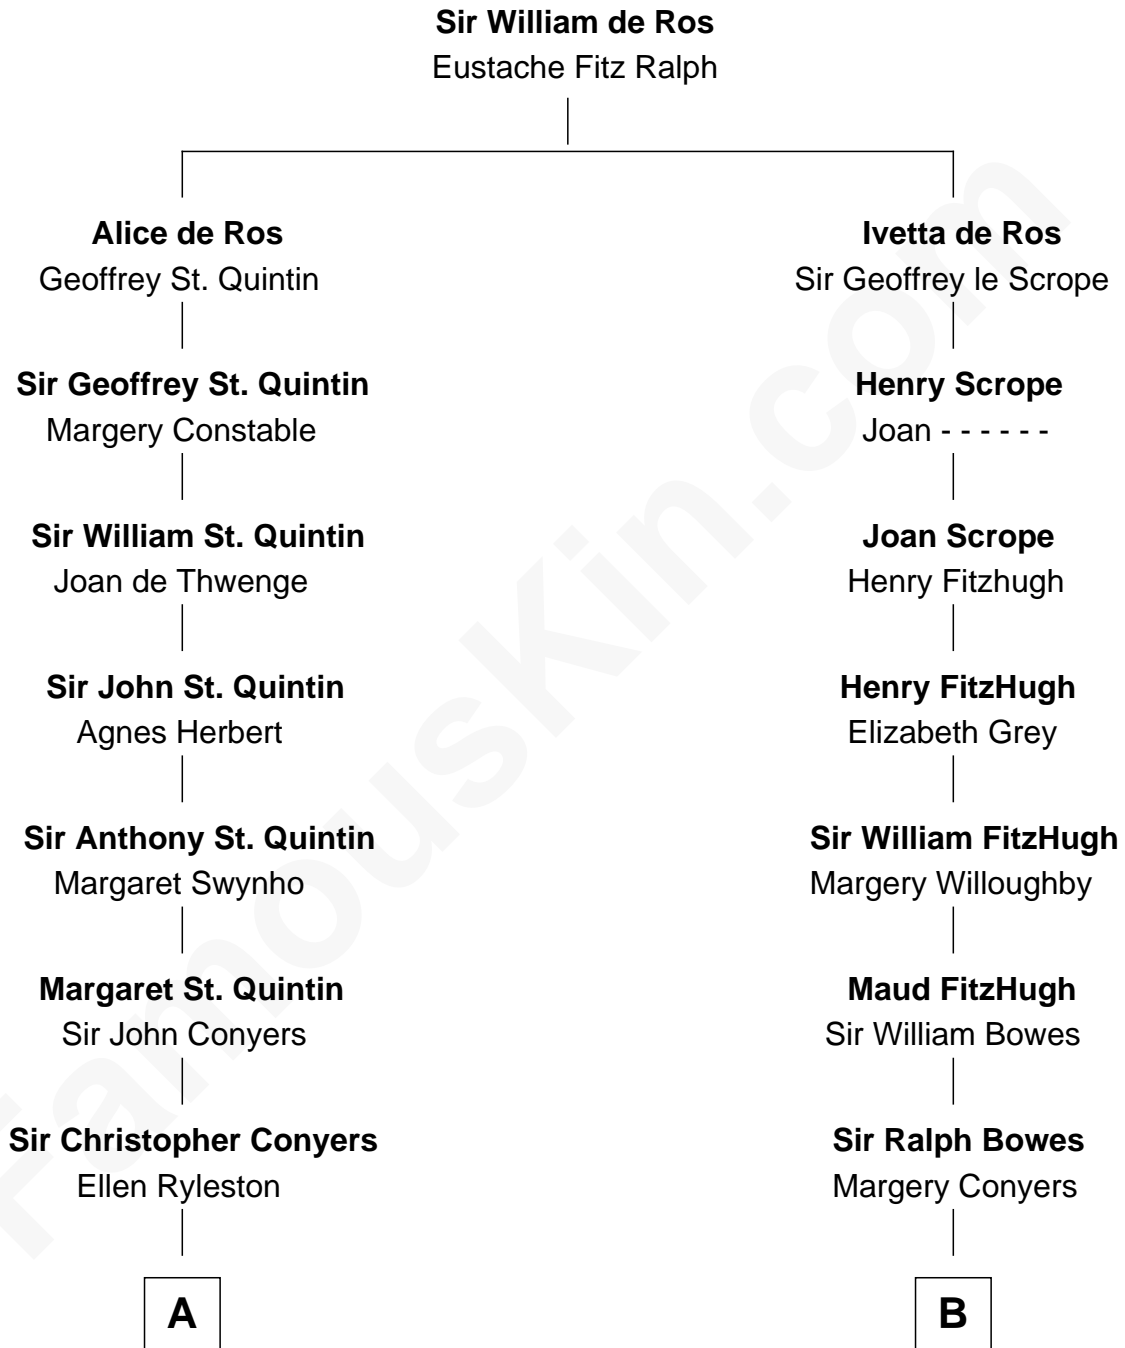

FamousKin.com
Relationship Chart of
Georgia O'Keeffe
American Artist

19th cousin 1 time removed of
Queen Elizabeth II
Queen of the United Kingdom

Elizabeth II photo by [Eric Draper](#)