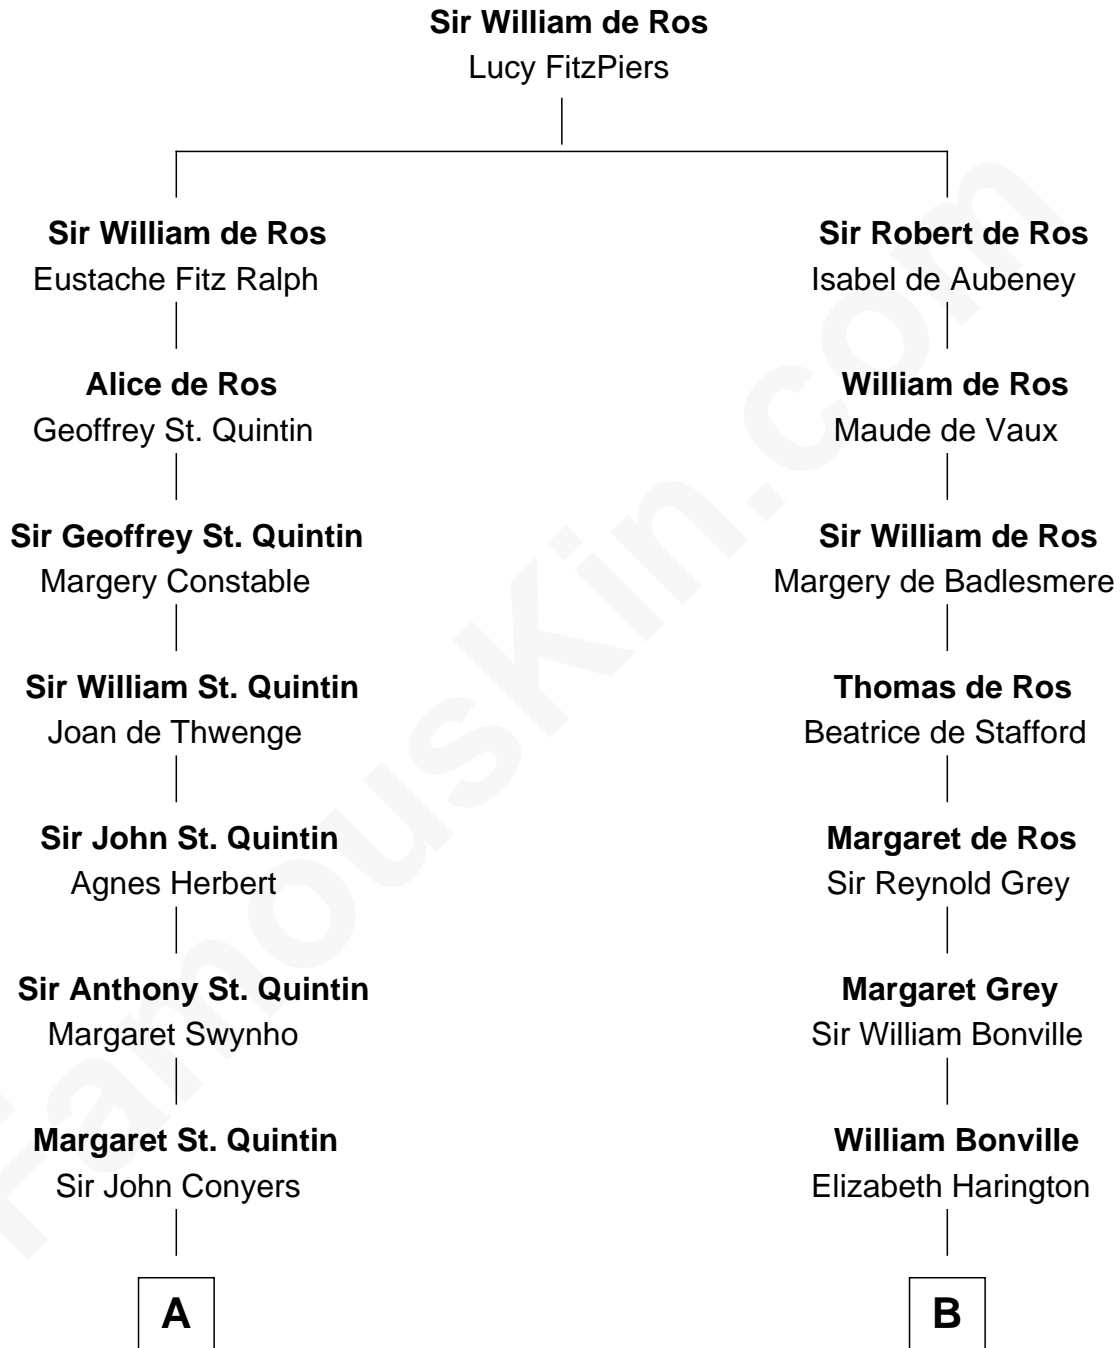

FamousKin.com
Relationship Chart of
Georgia O'Keeffe
American Artist

18th cousin 3 times removed of

Jane (Appleton) Pierce
First Lady of President Franklin Pierce

C

Isabella Dunham
Abraham Wyckoff

Charles Wyckoff
Alletta Maria Field

Isabella Wyckoff
George Victor Totto

Ida Ten Eyck Totto
Francis Calyxtus O'Keeffe

Georgia O'Keeffe
American Artist

D

Rev. Jesse Appleton
Elizabeth Means

Jane (Appleton) Pierce
First Lady of Franklin Pierce