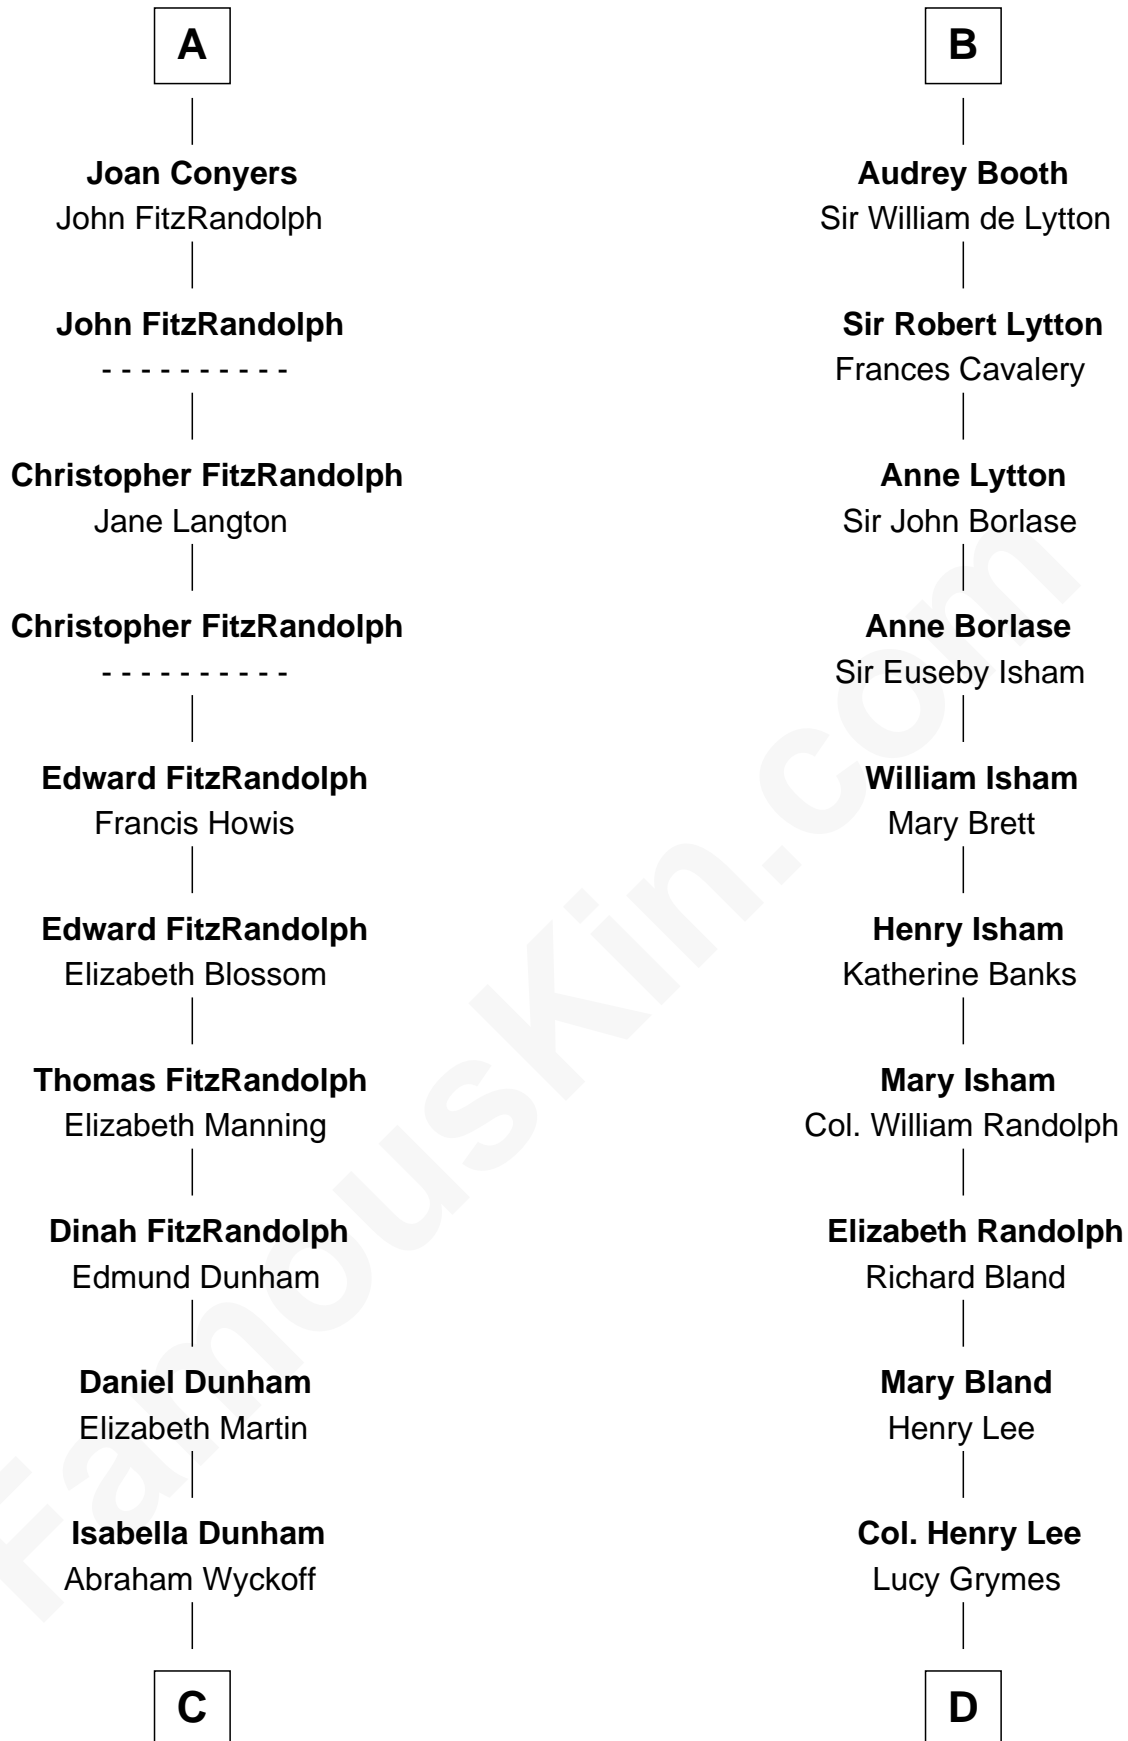

FamousKin.com
Relationship Chart of
Georgia O'Keeffe
American Artist

19th cousin 1 time removed of
Fitzhugh Lee
40th Governor of Virginia

C

Charles Wyckoff
Alletta Maria Field

Isabella Wyckoff
George Victor Totto

Ida Ten Eyck Totto
Francis Calyxtus O'Keeffe

Georgia O'Keeffe
American Artist

D

Maj. Gen. Henry Lee
Anne Hill Carter

Sydney Smith Lee
Anna Maria Mason

Fitzhugh Lee
40th Governor of Virginia

FamousKin.com