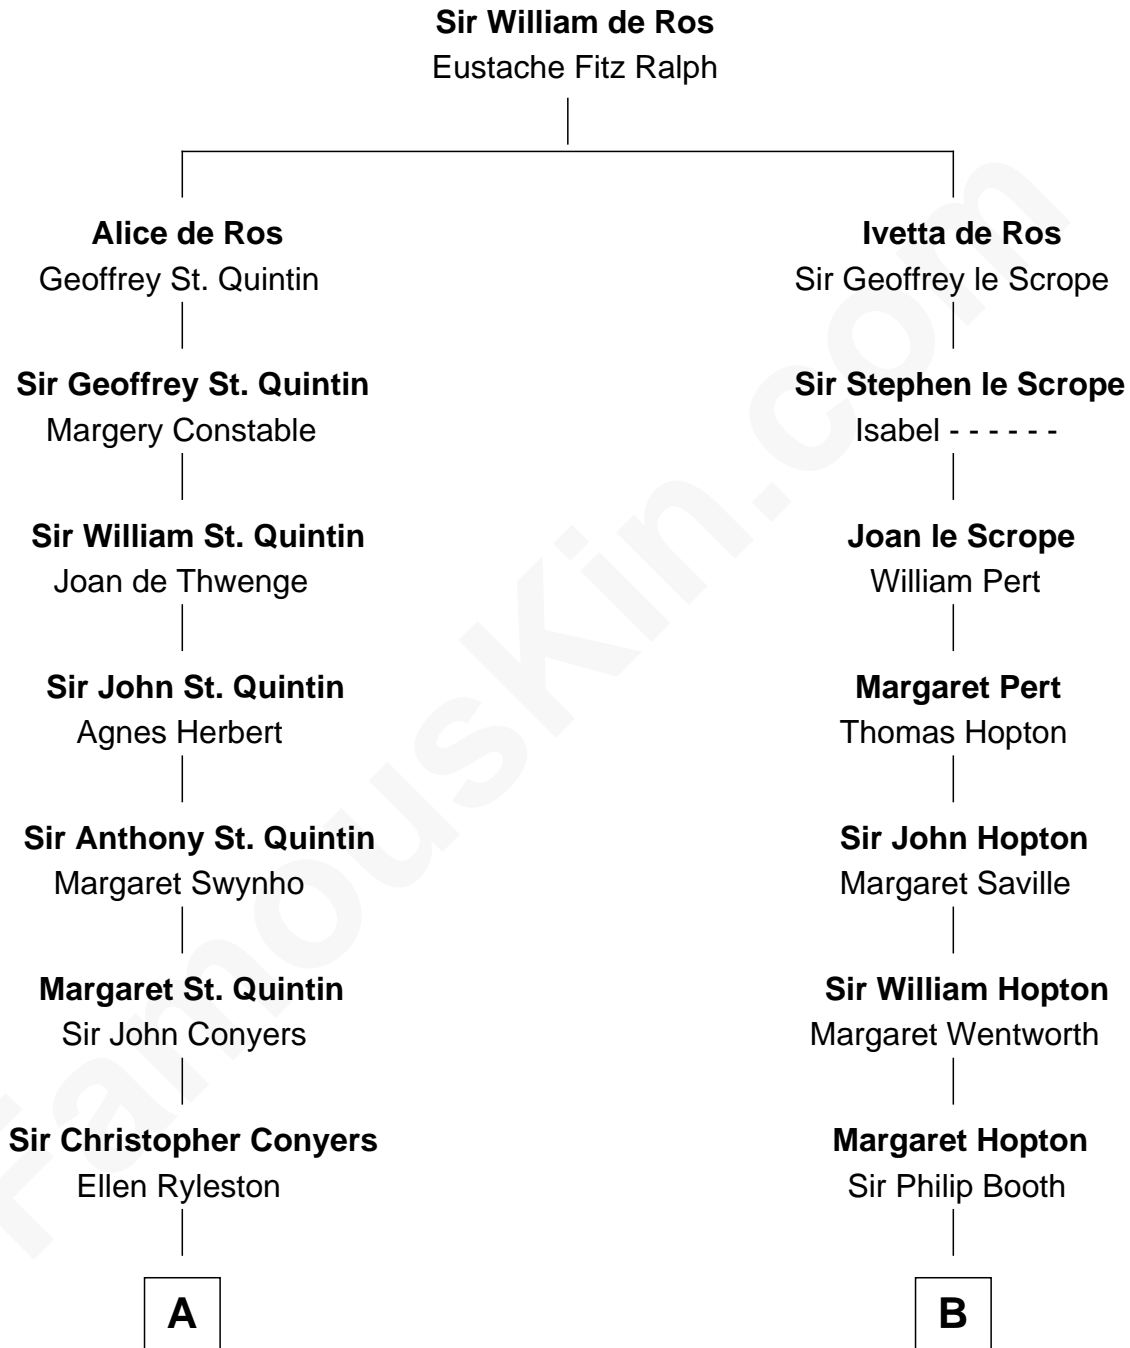

FamousKin.com
Relationship Chart of
Georgia O'Keeffe
American Artist

19th cousin 1 time removed of
Fitzhugh Lee
40th Governor of Virginia

C

Charles Wyckoff
Alletta Maria Field

Isabella Wyckoff
George Victor Totto

Ida Ten Eyck Totto
Francis Calyxtus O'Keeffe

Georgia O'Keeffe
American Artist

D

Maj. Gen. Henry Lee
Anne Hill Carter

Sydney Smith Lee
Anna Maria Mason

Fitzhugh Lee
40th Governor of Virginia

FamousKin.com