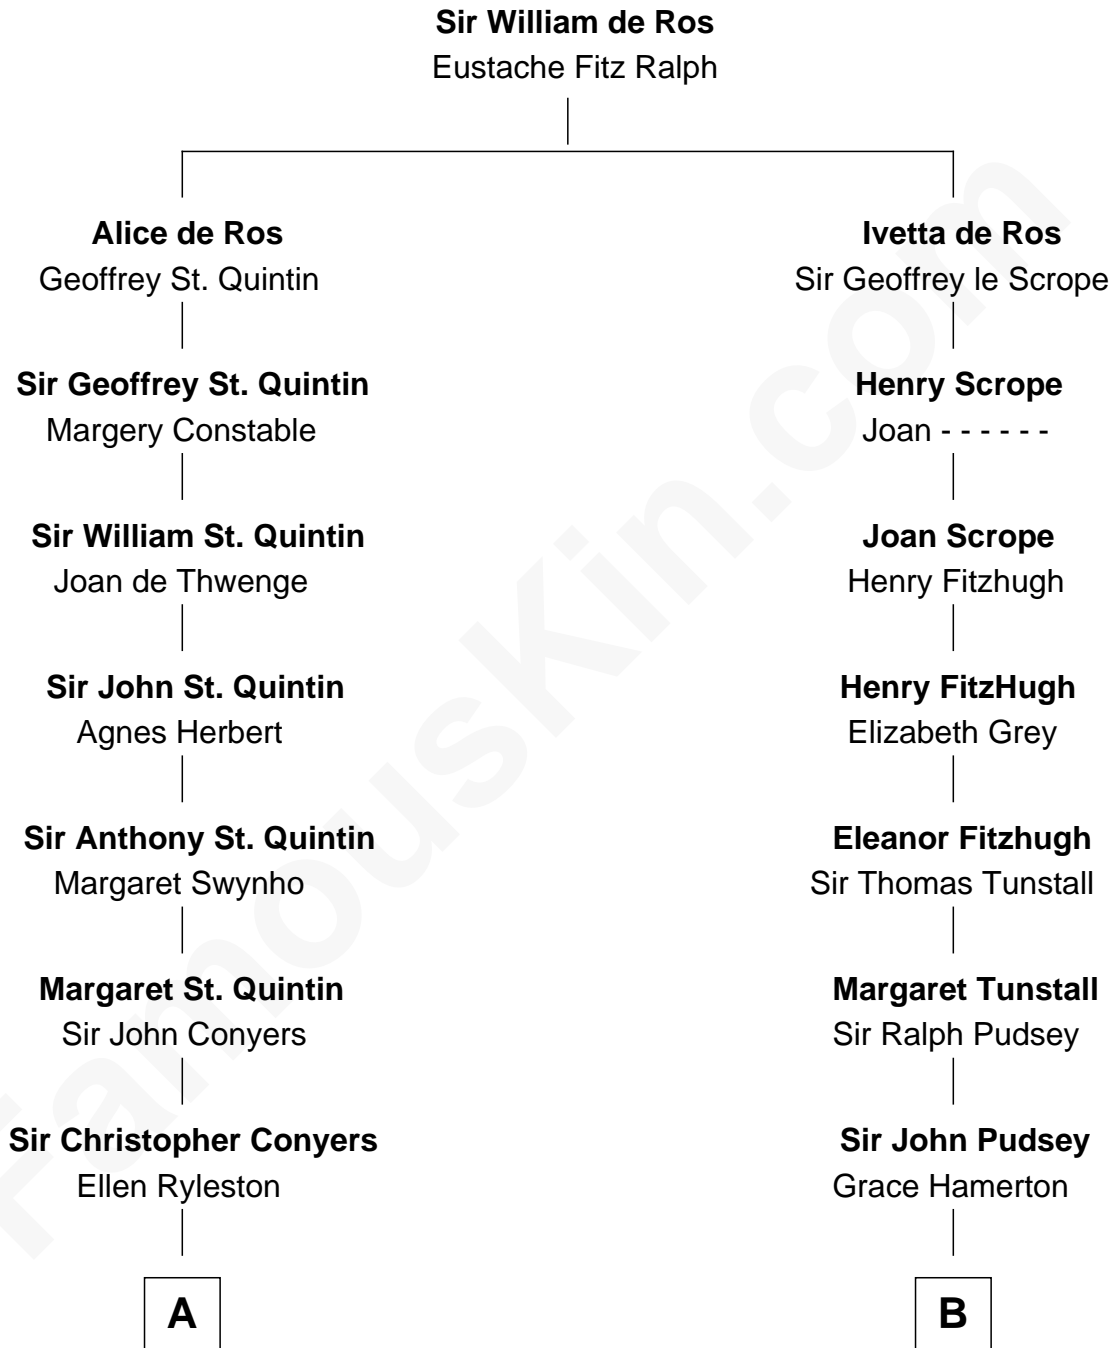

**FamousKin.com**  
**Relationship Chart of**  
**Georgia O'Keeffe**  
*American Artist*

**18th cousin 2 times removed of**  
**Thomas Sim Lee**  
*2nd and 7th Governor of Maryland*

**C**

**Charles Wyckoff**  
Alletta Maria Field

**Isabella Wyckoff**  
George Victor Totto

**Ida Ten Eyck Totto**  
Francis Calyxtus O'Keeffe

**Georgia O'Keeffe**  
*American Artist*

**D**

**Thomas Lee**  
Christiana Sim

**Thomas Sim Lee**  
*2nd and 7th Governor of Maryland*