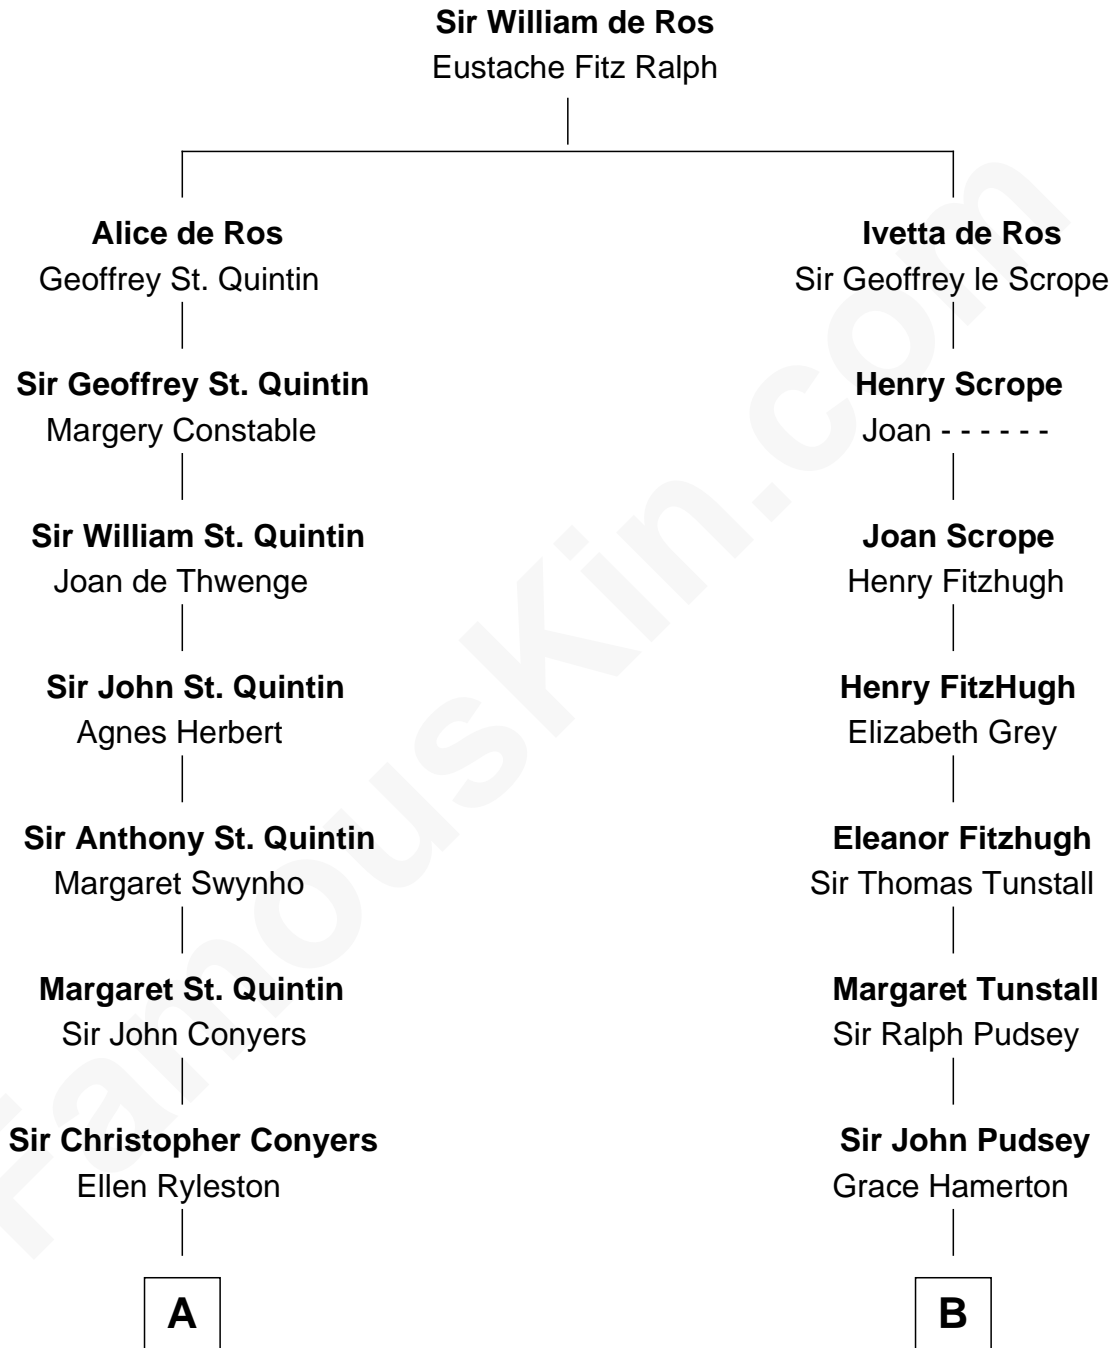

FamousKin.com
Relationship Chart of
Georgia O'Keeffe
American Artist

19th cousin 1 time removed of
Edward Lloyd V
13th Governor of Maryland

C

Charles Wyckoff
Alletta Maria Field

Isabella Wyckoff
George Victor Totto

Ida Ten Eyck Totto
Francis Calyxtus O'Keeffe

Georgia O'Keeffe
American Artist

D

John Tayloe
Rebecca Plater

Elizabeth Tayloe
Col. Edward Lloyd

Edward Lloyd V
13th Governor of Maryland