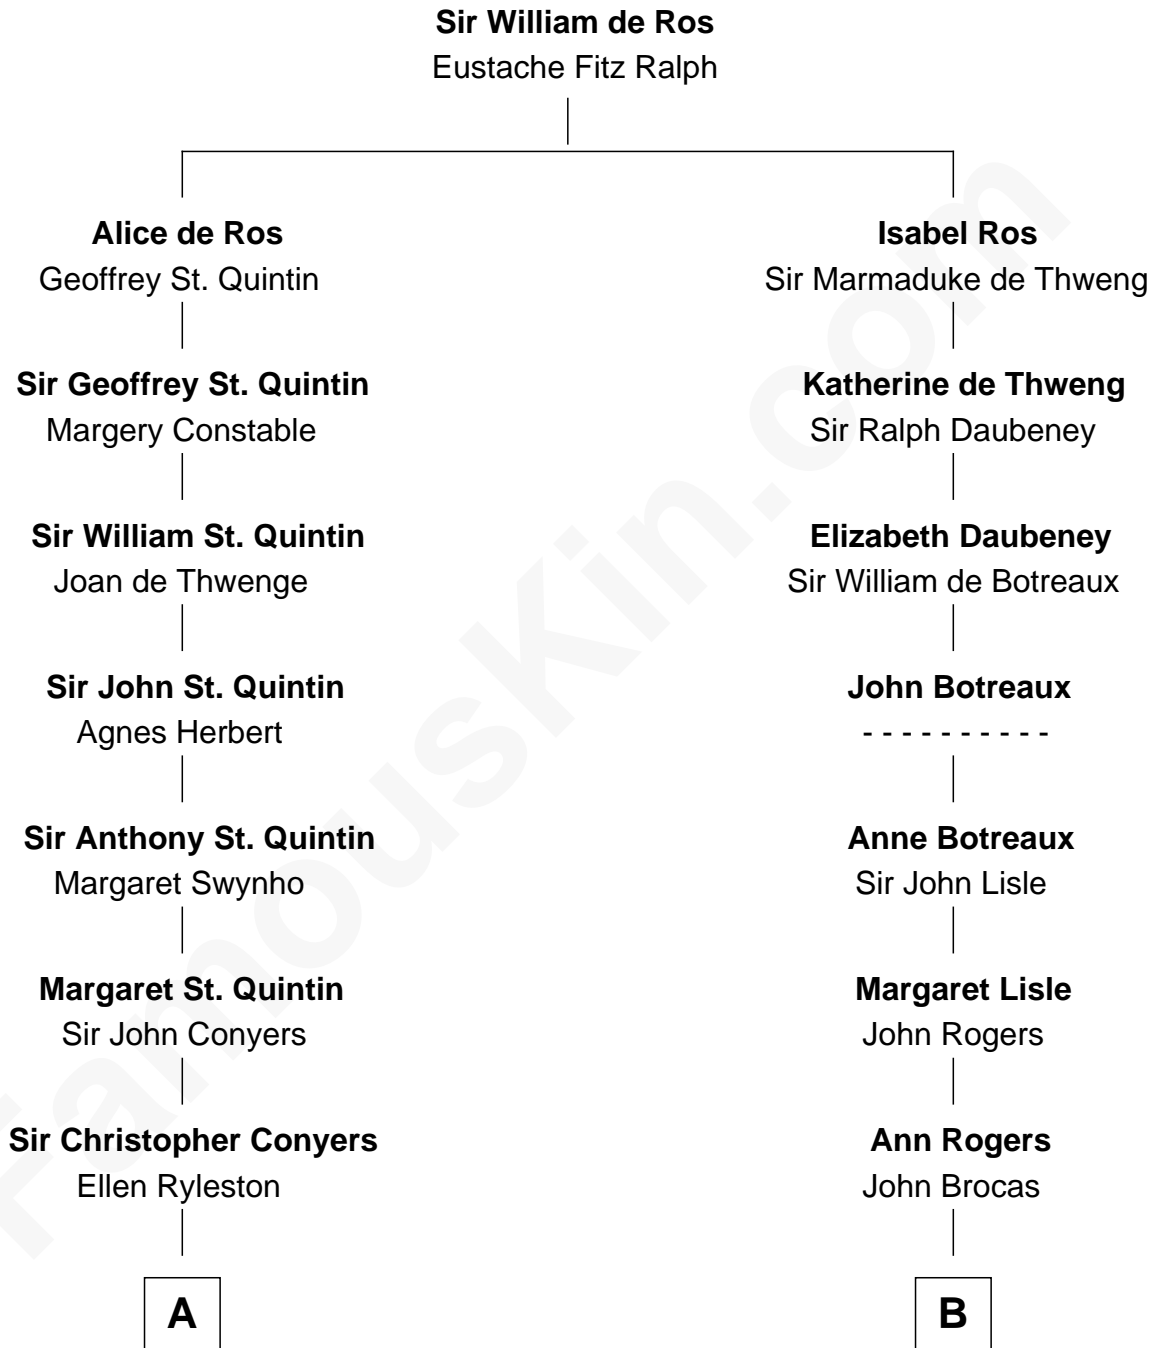

FamousKin.com
Relationship Chart of
Georgia O'Keeffe
American Artist

20th cousin 1 time removed of
Richard Hatch
TV and Movie Actor

C

Charles Wyckoff
Alletta Maria Field

Isabella Wyckoff
George Victor Totto

Ida Ten Eyck Totto
Francis Calyxtus O'Keeffe

Georgia O'Keeffe
American Artist

D

Woodbridge Odlin Perkins
Adaline S. Osgood

Bertha Adeline Perkins
Lieutus Moody Rogers

Leah Perkins Rogers
Charles Wesley Hatch