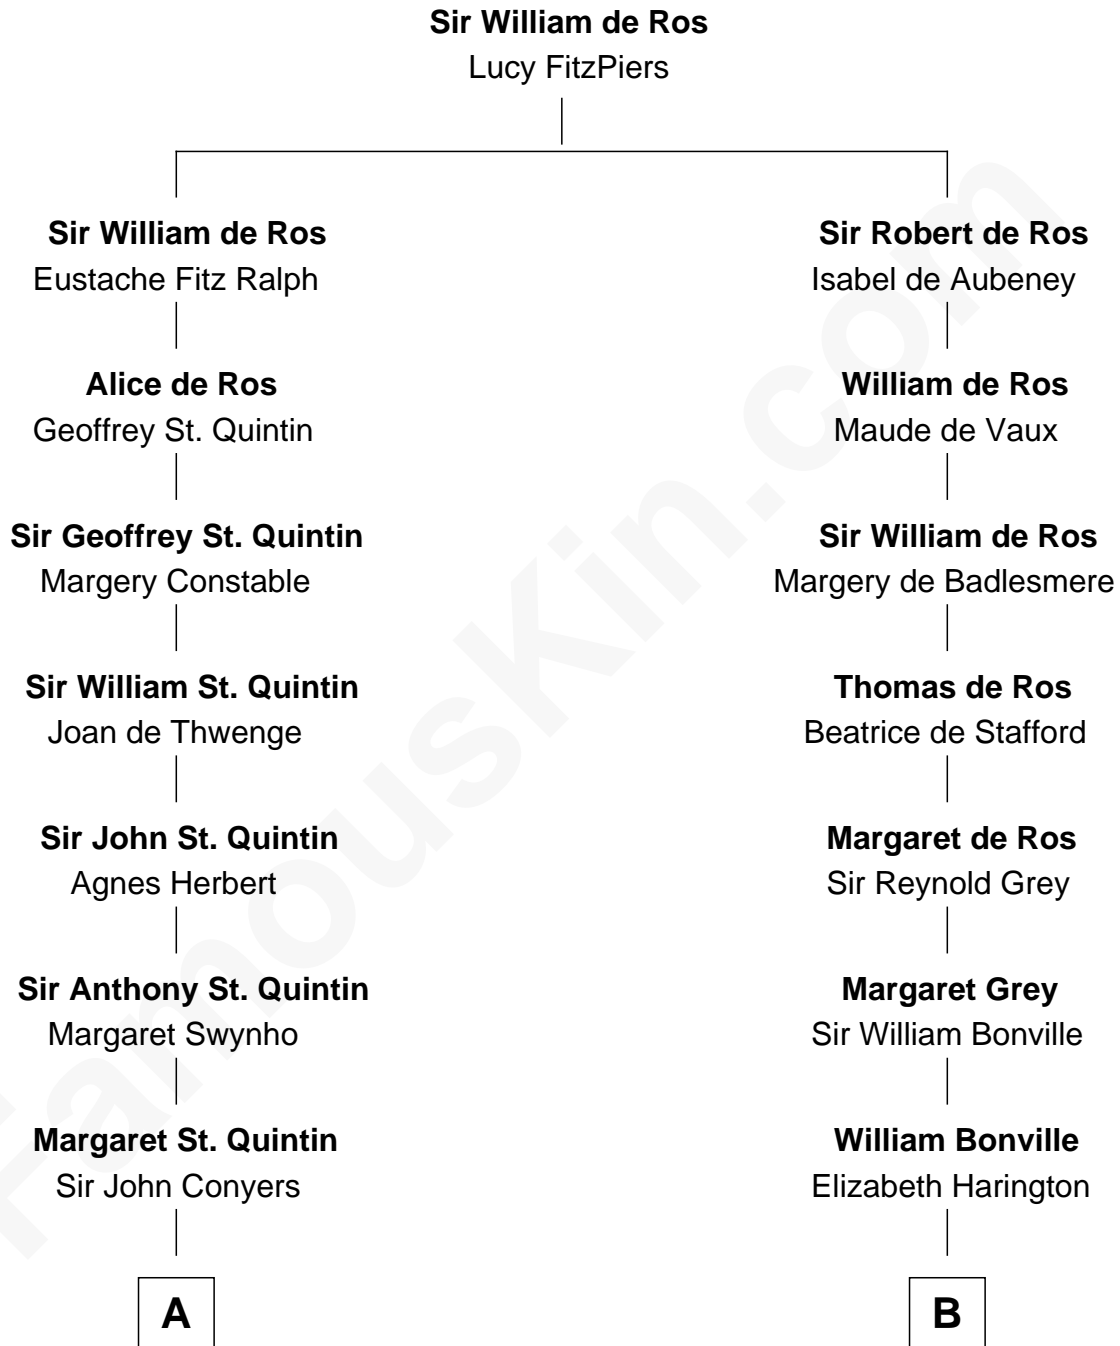

FamousKin.com Relationship Chart of

Georgia O'Keeffe

American Artist

21st cousin of

Dr. H. H. Holmes

Serial Killer aka "Devil in the White City"

C

Isabella Dunham

Abraham Wyckoff

Charles Wyckoff

Alletta Maria Field

Isabella Wyckoff

George Victor Totto

Ida Ten Eyck Totto

Francis Calyxtus O'Keeffe

Georgia O'Keeffe

Levi Horton Mudgett

Theodate Page Price

Dr. H. H. Holmes

Serial Killer Dr. H. H. Holmes