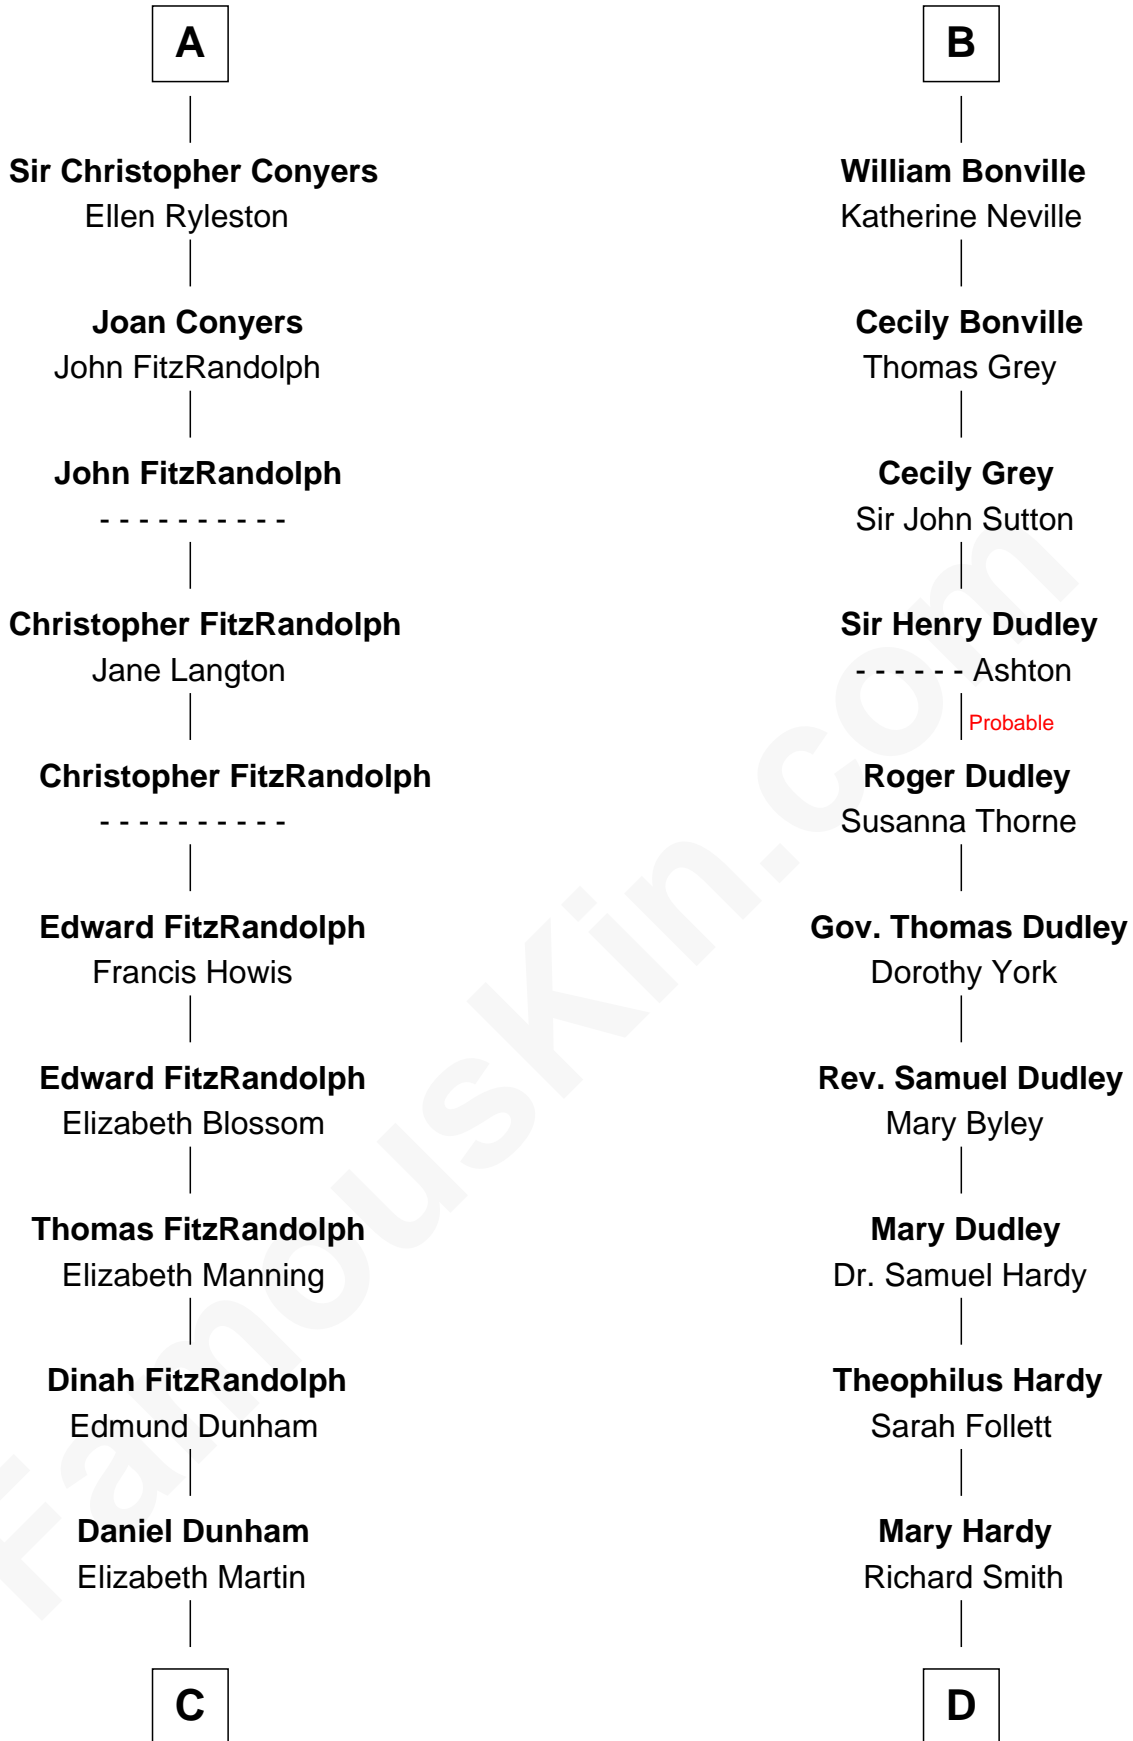

FamousKin.com Relationship Chart of

Georgia O'Keeffe

American Artist

21st cousin of

Dr. H. H. Holmes

Serial Killer aka "Devil in the White City"

C

Isabella Dunham

Abraham Wyckoff

Charles Wyckoff

Alletta Maria Field

Isabella Wyckoff

George Victor Totto

Ida Ten Eyck Totto

Francis Calyxtus O'Keeffe

Georgia O'Keeffe

American Artist

D

Sarah Smith

Edward Scribner Mudgett

Samuel Mudgett

Mary Morrill

Scribner Mudgett

Nancy Prescott

Levi Horton Mudgett

Theodate Page Price

Dr. H. H. Holmes

Serial Killer Dr. H. H. Holmes